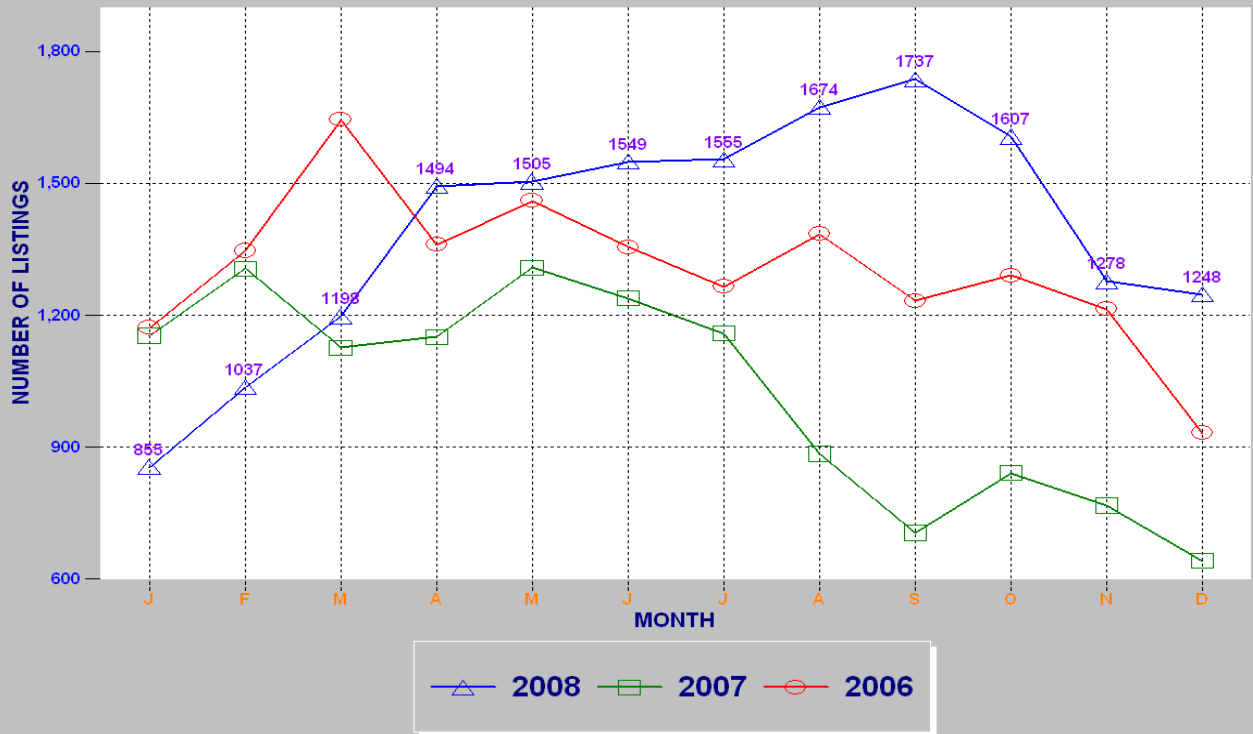

RESIDENTIAL INVENTORY

SRAR SFV DIVISION DECEMBER 2008

NEW LISTINGS

SRAR SFV DIVISION DECEMBER 2008

RESIDENTIAL ESCROWS CLOSED

SRAR SFV DIVISION DECEMBER 2008

RESIDENTIAL ESCROWS OPENED

SRAR SFV DIVISION DECEMBER 2008

SINGLE FAMILY ESCROWS CLOSED

SRAR SFV DIVISION DECEMBER 2008

SINGLE FAMILY ESCROWS OPENED

SRAR SFV DIVISION DECEMBER 2008

SINGLE FAMILY SALES BY PRICE

SRAR SFV DIVISION DECEMBER 2008

SINGLE FAMILY INVENTORY BY PRICE