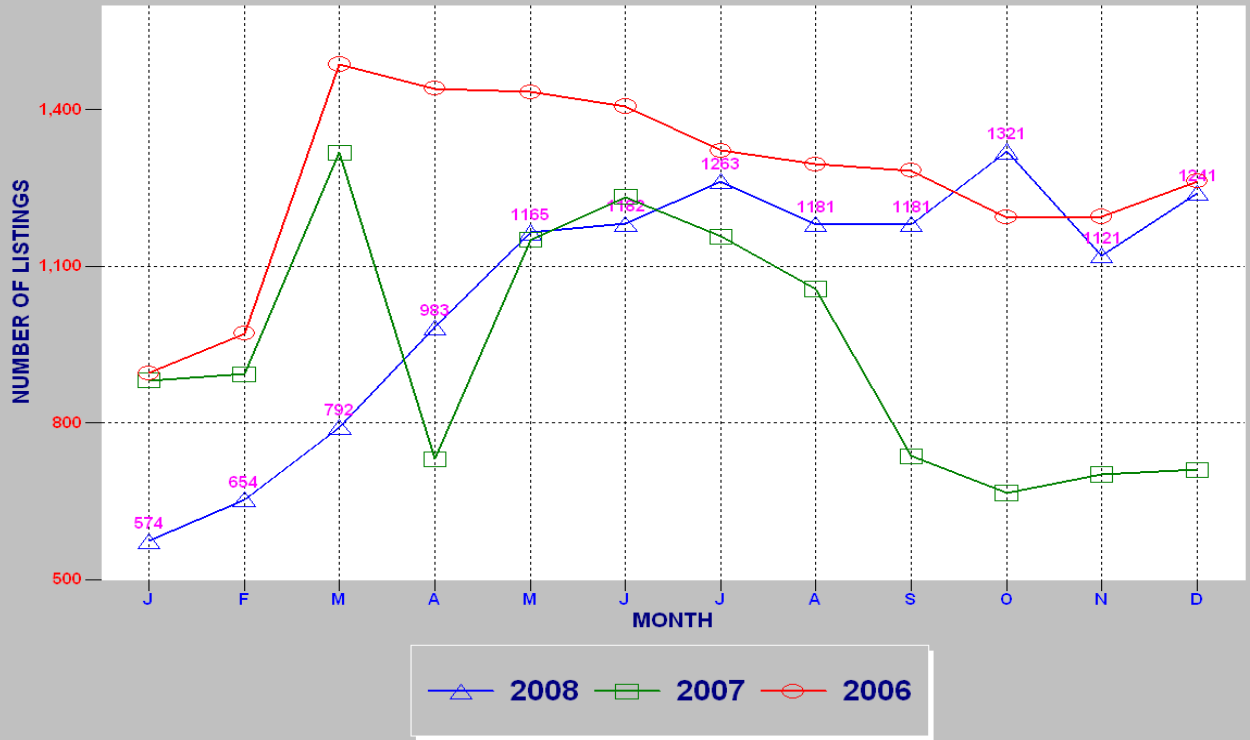

RESIDENTIAL INVENTORY

SRAR SFV DIVISION DECEMBER 2008

NEW LISTINGS

SRAR SFV DIVISION DECEMBER 2008

RESIDENTIAL ESCROWS CLOSED

SRAR SFV DIVISION DECEMBER 2008

RESIDENTIAL ESCROWS OPENED

SRAR SFV DIVISION DECEMBER 2008

SINGLE FAMILY ESCROWS CLOSED

SRAR SFV DIVISION DECEMBER 2008

SINGLE FAMILY ESCROWS OPENED

SRAR SFV DIVISION DECEMBER 2008

SINGLE FAMILY SALES BY PRICE

SRAR SFV DIVISION DECEMBER 2008

SINGLE FAMILY INVENTORY BY PRICE