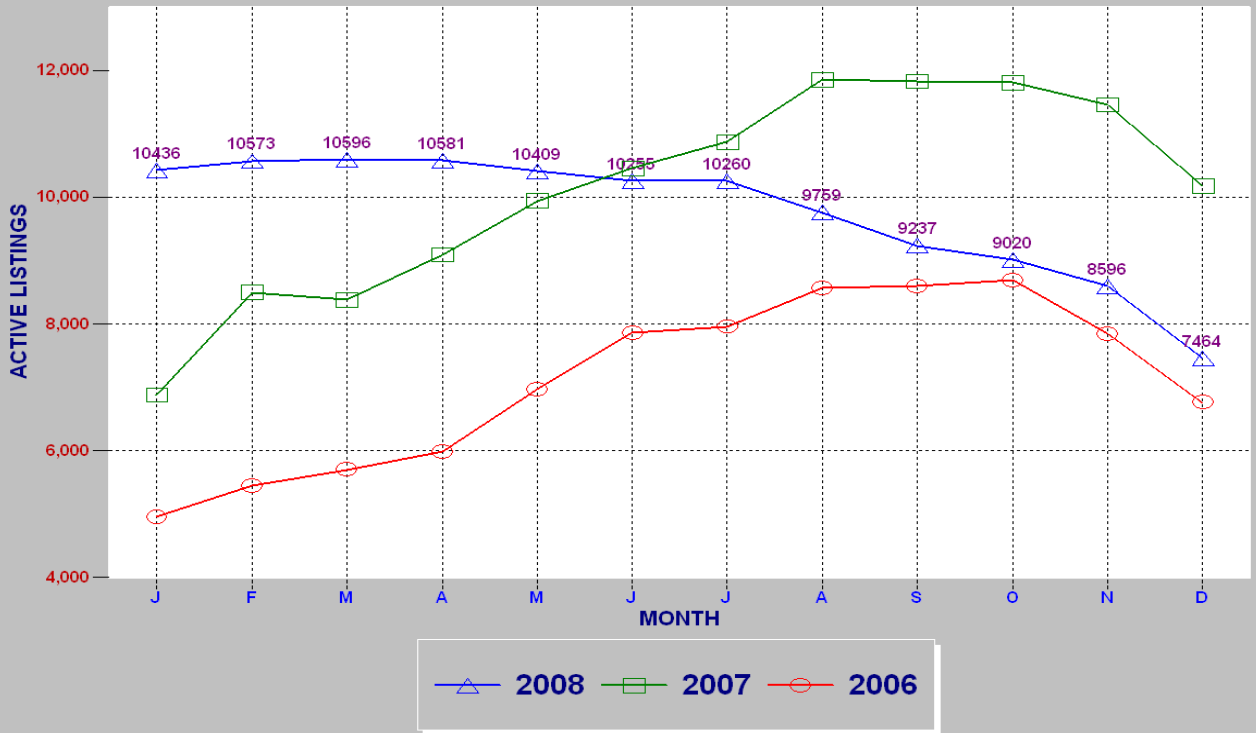

RESIDENTIAL INVENTORY

SRAR SFV DIVISION DECEMBER 2008

NEW LISTINGS

SRAR SFV DIVISION DECEMBER 2008

RESIDENTIAL ESCROWS CLOSED

SRAR SFV DIVISION DECEMBER 2008

RESIDENTIAL ESCROWS OPENED

SRAR SFV DIVISION DECEMBER 2008

SINGLE FAMILY ESCROWS CLOSED

SRAR SFV DIVISION DECEMBER 2008

SINGLE FAMILY ESCROWS OPENED

SRAR SFV DIVISION DECEMBER 2008

SINGLE FAMILY SALES BY PRICE

SRAR SFV DIVISION DECEMBER 2008

SINGLE FAMILY INVENTORY BY PRICE