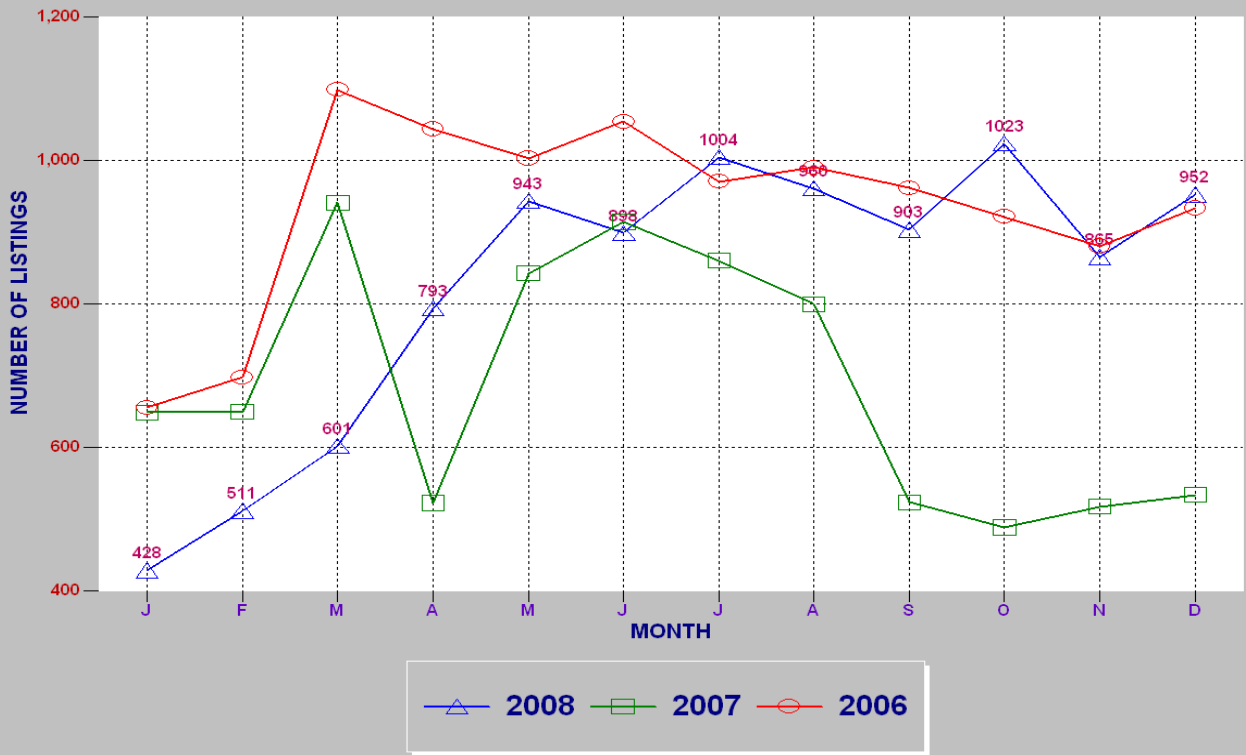

RESIDENTIAL INVENTORY

SRAR SFV DIVISION DECEMBER 2008

NEW LISTINGS

SRAR SFV DIVISION DECEMBER 2008

RESIDENTIAL ESCROWS CLOSED

SRAR SFV DIVISION DECEMBER 2008

RESIDENTIAL ESCROWS OPENED

SRAR SFV DIVISION DECEMBER 2008

SINGLE FAMILY ESCROWS CLOSED

SRAR SFV DIVISION DECEMBER 2008

SINGLE FAMILY ESCROWS OPENED

SRAR SFV DIVISION DECEMBER 2008

SINGLE FAMILY SALES BY PRICE

SRAR SFV DIVISION DECEMBER 2008

SINGLE FAMILY INVENTORY BY PRICE