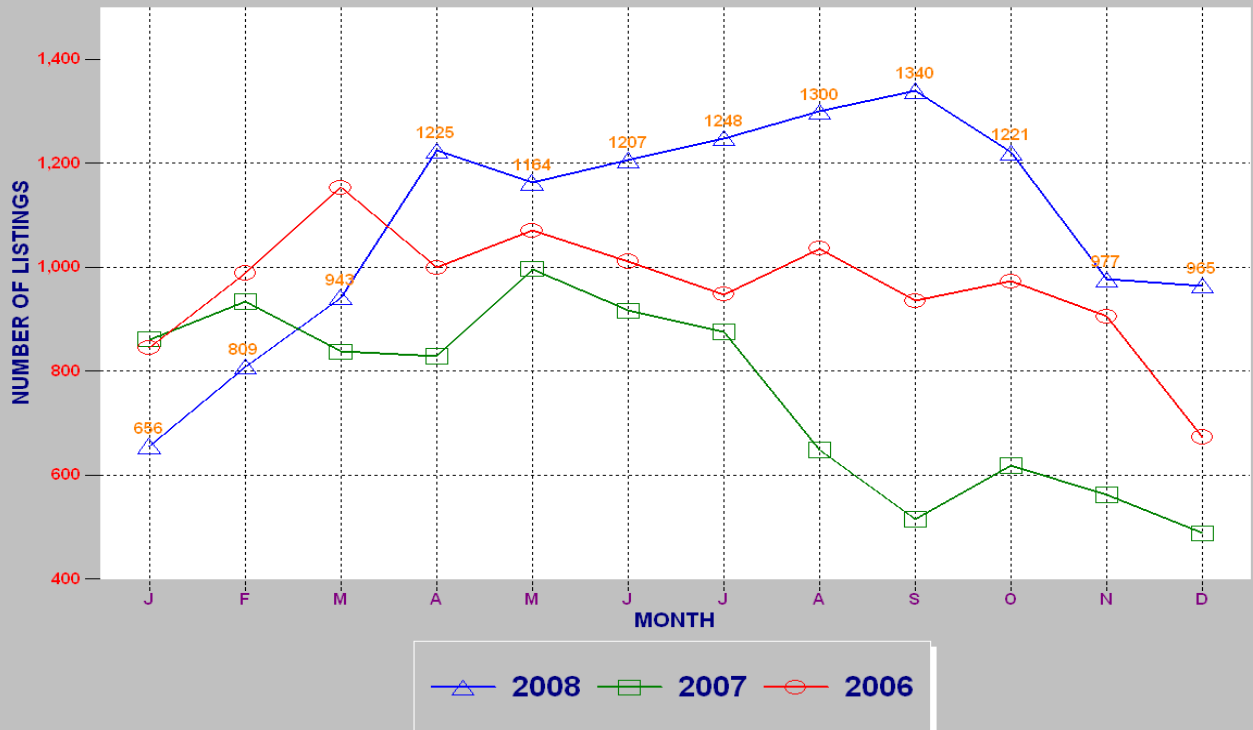

RESIDENTIAL INVENTORY

SRAR SFV DIVISION DECEMBER 2008

NEW LISTINGS

SRAR SFV DIVISION DECEMBER 2008

RESIDENTIAL ESCROWS CLOSED

SRAR SFV DIVISION DECEMBER 2008

RESIDENTIAL ESCROWS OPENED

SRAR SFV DIVISION DECEMBER 2008

SINGLE FAMILY ESCROWS CLOSED

SRAR SFV DIVISION DECEMBER 2008

SINGLE FAMILY ESCROWS OPENED

SRAR SFV DIVISION DECEMBER 2008

SINGLE FAMILY SALES BY PRICE

SRAR SFV DIVISION DECEMBER 2008

SINGLE FAMILY INVENTORY BY PRICE