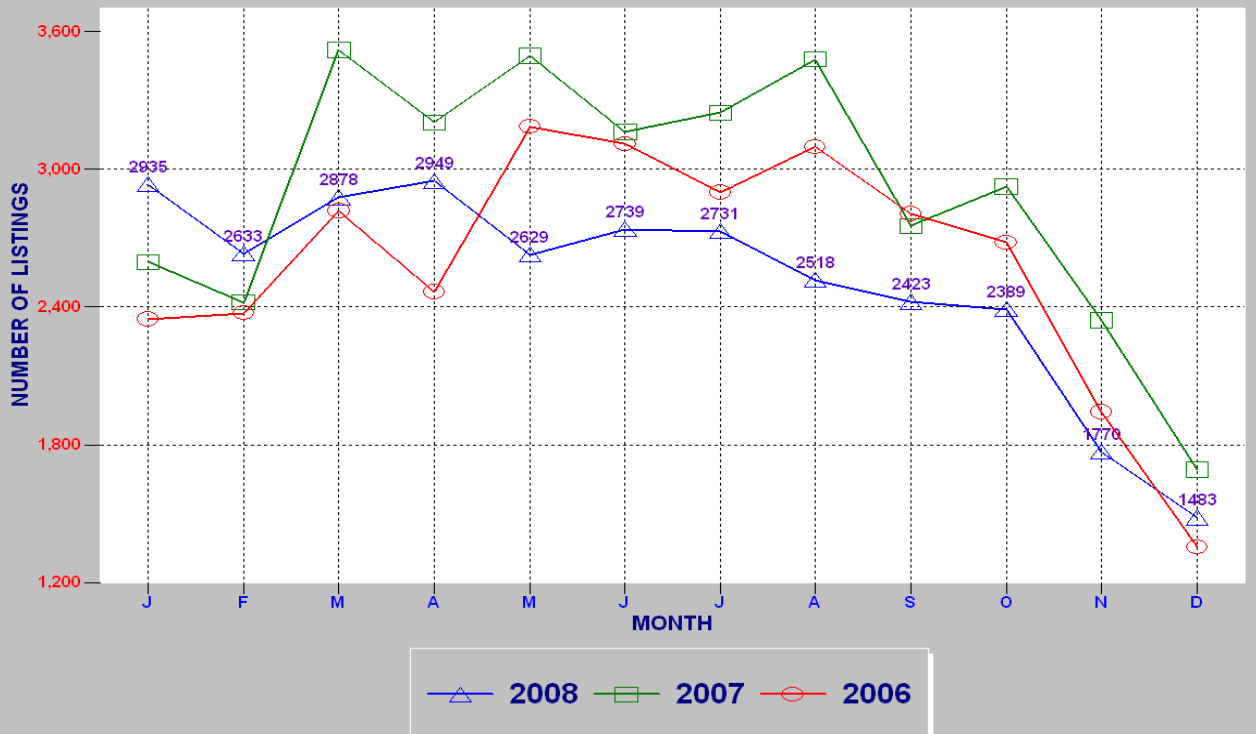

RESIDENTIAL INVENTORY

SRAR SFV DIVISION DECEMBER 2008

NEW LISTINGS

SRAR SFV DIVISION DECEMBER 2008

RESIDENTIAL ESCROWS CLOSED

SRAR SFV DIVISION DECEMBER 2008

RESIDENTIAL ESCROWS OPENED

SRAR SFV DIVISION DECEMBER 2008

SINGLE FAMILY ESCROWS CLOSED

SRAR SFV DIVISION DECEMBER 2008

SINGLE FAMILY ESCROWS OPENED

SRAR SFV DIVISION DECEMBER 2008

SINGLE FAMILY SALES BY PRICE

SRAR SFV DIVISION DECEMBER 2008

SINGLE FAMILY INVENTORY BY PRICE