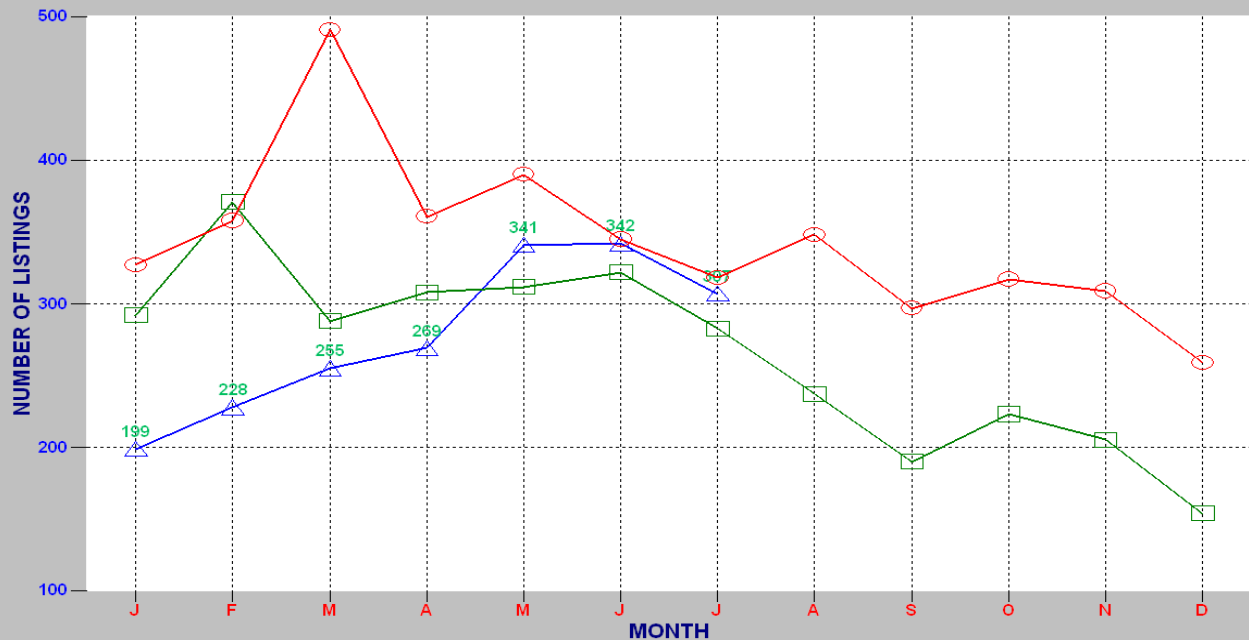

CONDO ESCROWS CLOSED

SRAR SFV DIVISION JULY 2008

△ 2008 □ 2007 ○ 2006

CONDO ESCROWS OPENED

SRAR SFV DIVISION JULY 2008

△ 2008 □ 2007 ○ 2006

CONDO SALES BY PRICE

SRAR SFV DIVISION JULY 2008