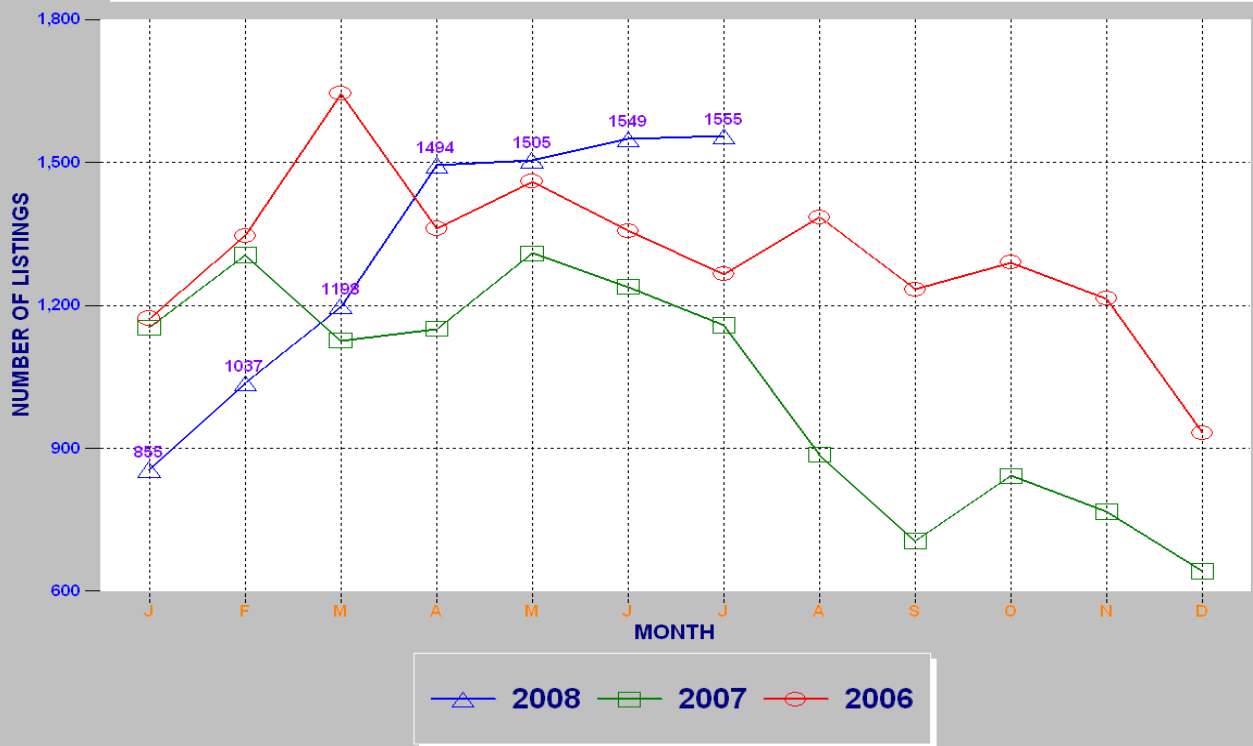

RESIDENTIAL INVENTORY

SRAR SFV DIVISION JULY 2008

NEW LISTINGS

SRAR SFV DIVISION JULY 2008

RESIDENTIAL ESCROWS CLOSED

SRAR SFV DIVISION JULY 2008

RESIDENTIAL ESCROWS OPENED

SRAR SFV DIVISION JULY 2008

SINGLE FAMILY ESCROWS CLOSED

SRAR SFV DIVISION JULY 2008

SINGLE FAMILY ESCROWS OPENED

SRAR SFV DIVISION JULY 2008

SINGLE FAMILY SALES BY PRICE

SRAR SFV DIVISION JULY 2008

SINGLE FAMILY INVENTORY BY PRICE

SRAR SFV DIVISION JULY 2008