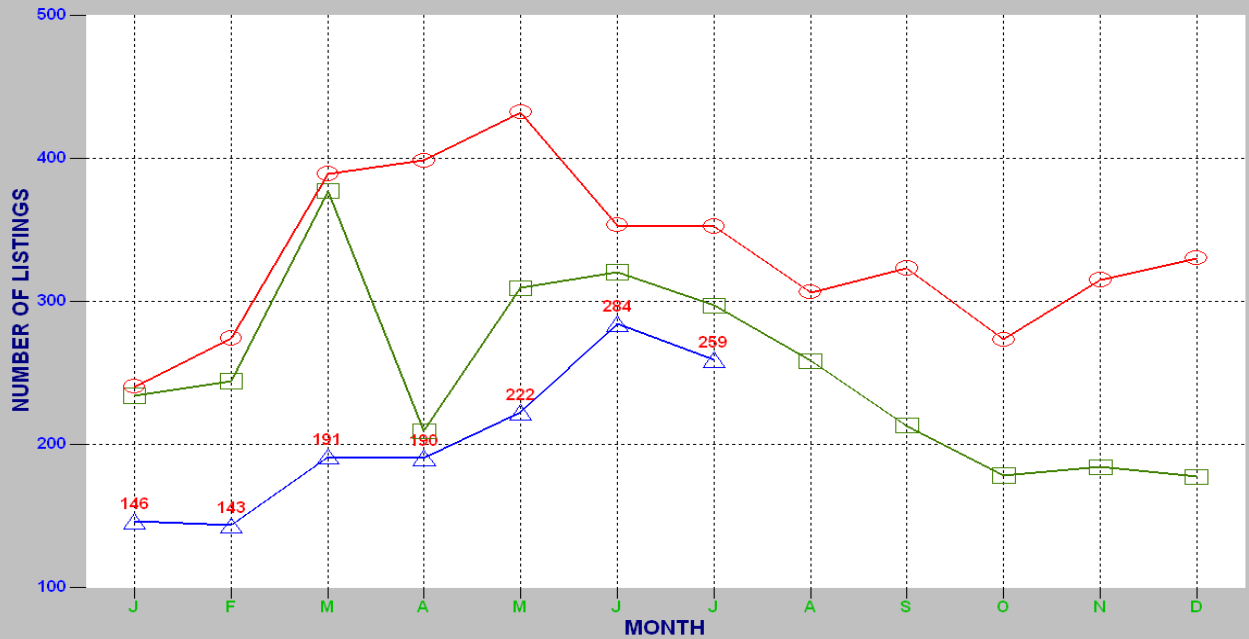

SINGLE FAMILY ESCROWS CLOSED

SRAR SFV DIVISION JULY 2008

SINGLE FAMILY ESCROWS OPENED

SRAR SFV DIVISION JULY 2008

SINGLE FAMILY SALES BY PRICE

SRAR SFV DIVISION JULY 2008

SINGLE FAMILY INVENTORY BY PRICE

SRAR SFV DIVISION JULY 2008

CONDO ESCROWS CLOSED

SRAR SFV DIVISION JULY 2008

△ 2008 □ 2007 ○ 2006

CONDO ESCROWS OPENED

SRAR SFV DIVISION JULY 2008

△ 2008 □ 2007 ○ 2006

CONDO SALES BY PRICE

SRAR SFV DIVISION JULY 2008