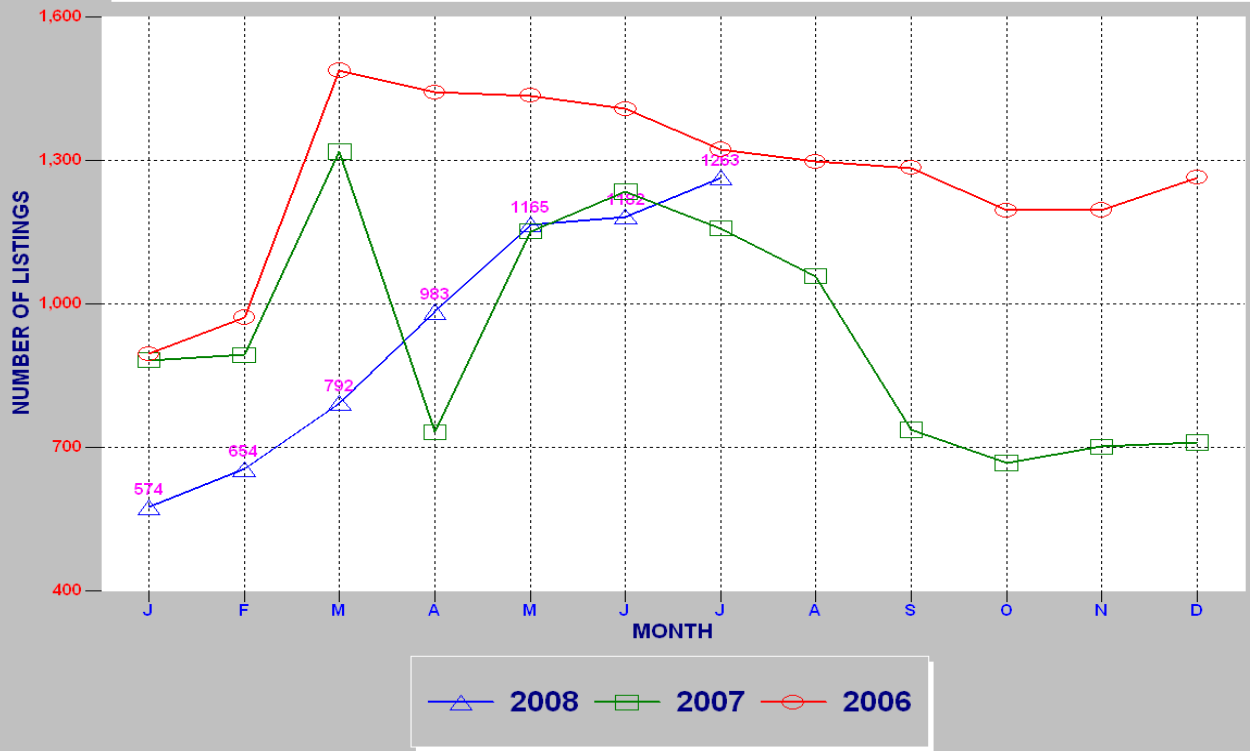

RESIDENTIAL INVENTORY

SRAR SFV DIVISION JULY 2008

NEW LISTINGS

SRAR SFV DIVISION JULY 2008

RESIDENTIAL ESCROWS CLOSED

SRAR SFV DIVISION JULY 2008

RESIDENTIAL ESCROWS OPENED

SRAR SFV DIVISION JULY 2008

SINGLE FAMILY ESCROWS CLOSED

SRAR SFV DIVISION JULY 2008

SINGLE FAMILY ESCROWS OPENED

SRAR SFV DIVISION JULY 2008

SINGLE FAMILY SALES BY PRICE

SRAR SFV DIVISION JULY 2008

SINGLE FAMILY INVENTORY BY PRICE

SRAR SFV DIVISION JULY 2008