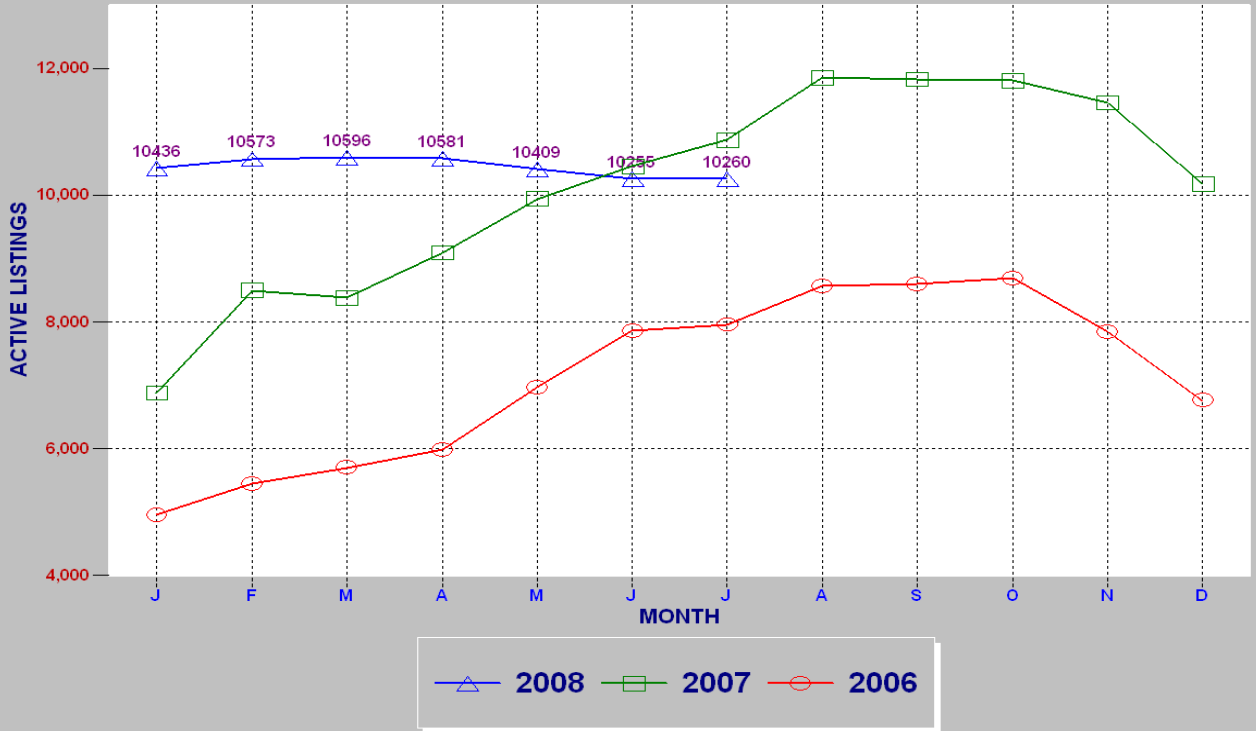

RESIDENTIAL INVENTORY

SRAR SFV DIVISION JULY 2008

NEW LISTINGS

SRAR SFV DIVISION JULY 2008

RESIDENTIAL ESCROWS CLOSED

SRAR SFV DIVISION JULY 2008

RESIDENTIAL ESCROWS OPENED

SRAR SFV DIVISION JULY 2008

SINGLE FAMILY ESCROWS CLOSED

SRAR SFV DIVISION JULY 2008

SINGLE FAMILY ESCROWS OPENED

SRAR SFV DIVISION JULY 2008

SINGLE FAMILY SALES BY PRICE

SRAR SFV DIVISION JULY 2008

SINGLE FAMILY INVENTORY BY PRICE

SRAR SFV DIVISION JULY 2008