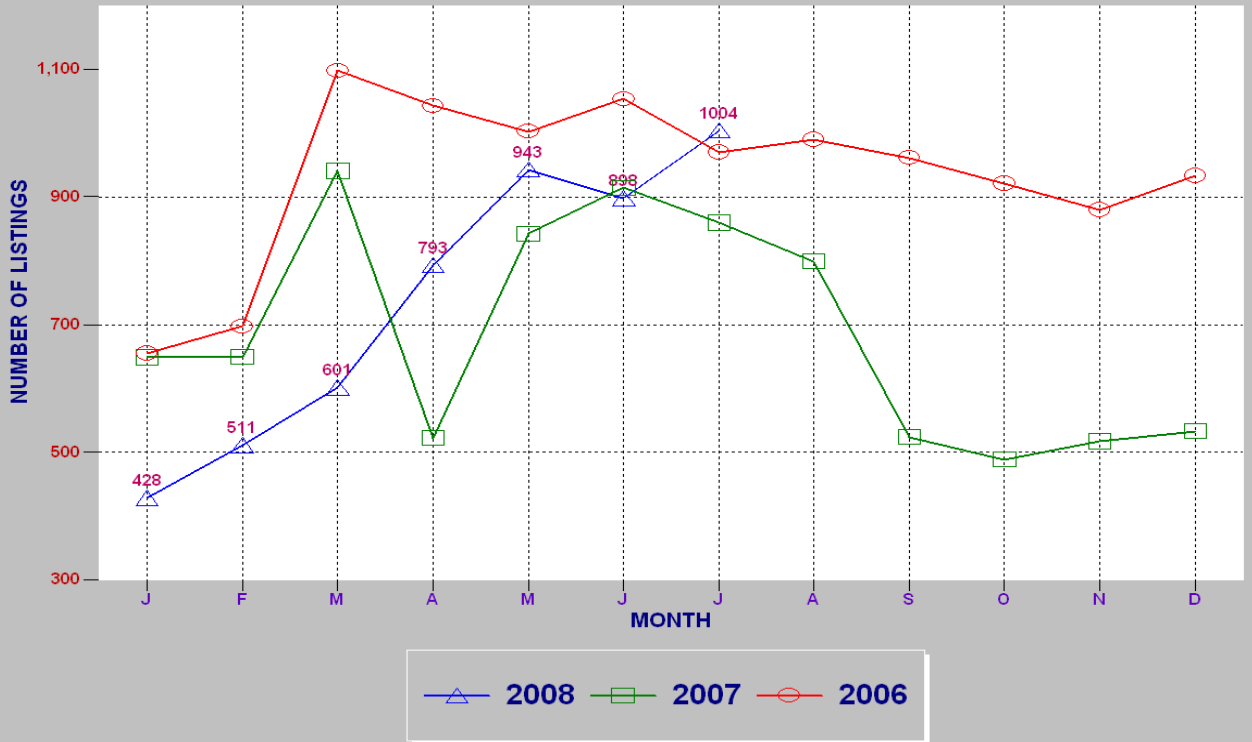

RESIDENTIAL INVENTORY

SRAR SFV DIVISION JULY 2008

NEW LISTINGS

SRAR SFV DIVISION JULY 2008

RESIDENTIAL ESCROWS CLOSED

SRAR SFV DIVISION JULY 2008

RESIDENTIAL ESCROWS OPENED

SRAR SFV DIVISION JULY 2008

SINGLE FAMILY ESCROWS CLOSED

SRAR SFV DIVISION JULY 2008

SINGLE FAMILY ESCROWS OPENED

SRAR SFV DIVISION JULY 2008

SINGLE FAMILY SALES BY PRICE

SRAR SFV DIVISION JULY 2008

SINGLE FAMILY INVENTORY BY PRICE

SRAR SFV DIVISION JULY 2008