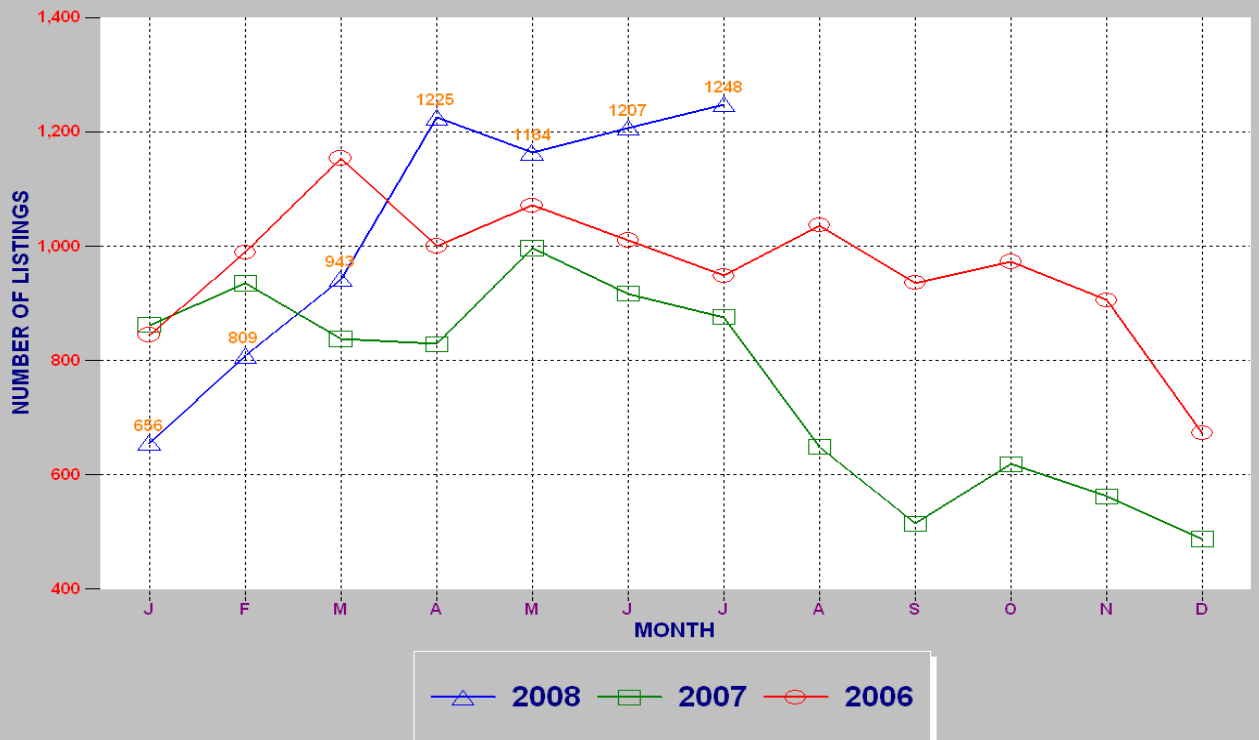

RESIDENTIAL INVENTORY

SRAR SFV DIVISION JULY 2008

NEW LISTINGS

SRAR SFV DIVISION JULY 2008

RESIDENTIAL ESCROWS CLOSED

SRAR SFV DIVISION JULY 2008

RESIDENTIAL ESCROWS OPENED

SRAR SFV DIVISION JULY 2008

SINGLE FAMILY ESCROWS CLOSED

SRAR SFV DIVISION JULY 2008

SINGLE FAMILY ESCROWS OPENED

SRAR SFV DIVISION JULY 2008

SINGLE FAMILY SALES BY PRICE

SRAR SFV DIVISION JULY 2008

SINGLE FAMILY INVENTORY BY PRICE

SRAR SFV DIVISION JULY 2008