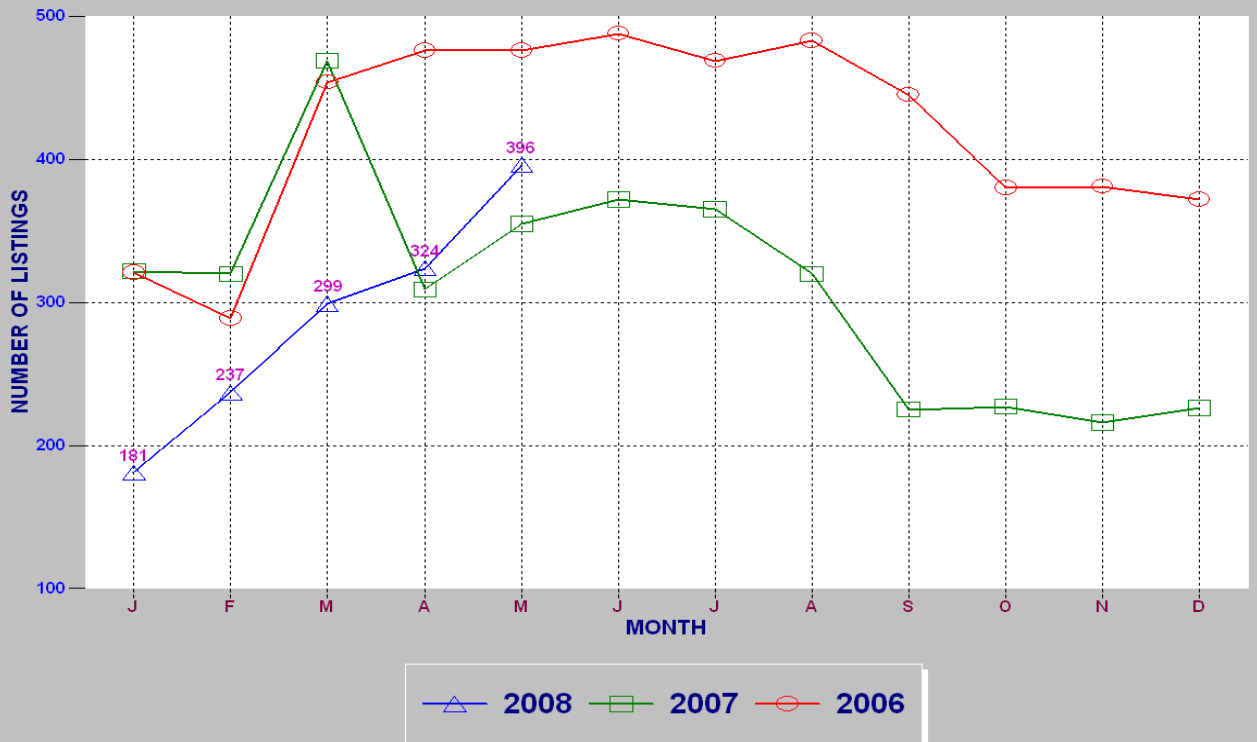

RESIDENTIAL INVENTORY

SRAR SCV DIVISION MAY 2008

NEW LISTINGS

SRAR SCV DIVISION MAY 2008

RESIDENTIAL ESCROWS CLOSED

SRAR SCV DIVISION MAY 2008

RESIDENTIAL ESCROWS OPENED

SRAR SCV DIVISION MAY 2008

SINGLE FAMILY ESCROWS CLOSED

SRAR SCV DIVISION MAY 2008

SINGLE FAMILY ESCROWS OPENED

SRAR SCV DIVISION MAY 2008

SINGLE FAMILY SALES BY PRICE

SRAR SCV DIVISION MAY 2008

SINGLE FAMILY INVENTORY BY PRICE

SRAR SCV DIVISION MAY 2008