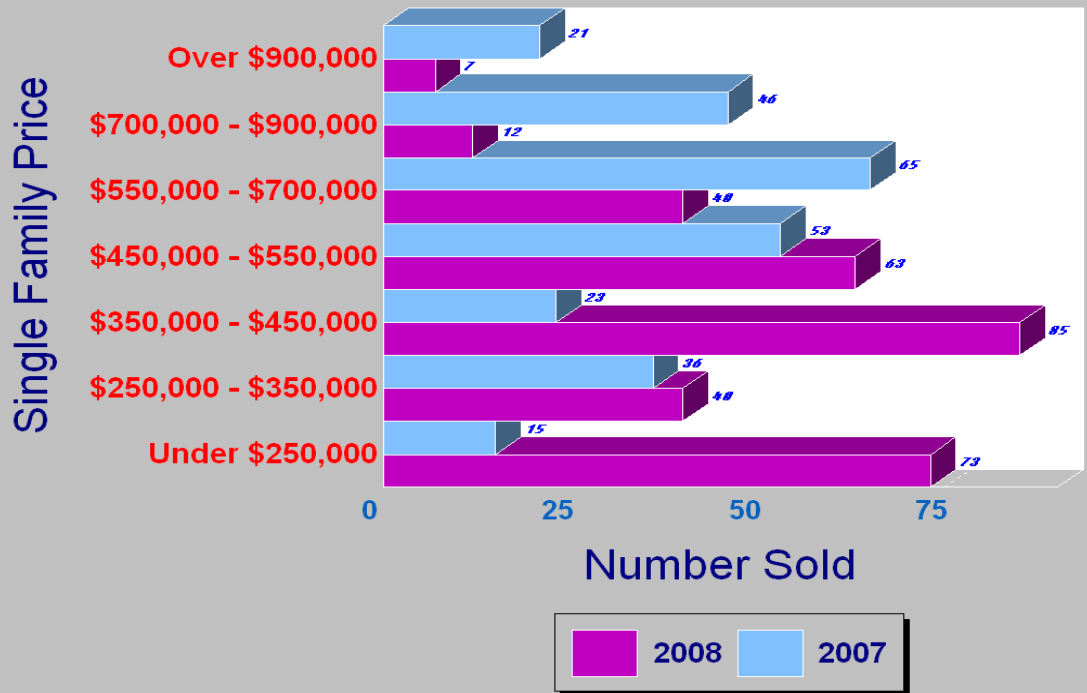

SINGLE FAMILY ESCROWS CLOSED

SRAR SCV DIVISION MAY 2008

SINGLE FAMILY ESCROWS OPENED

SRAR SCV DIVISION MAY 2008

SINGLE FAMILY SALES BY PRICE

SRAR SCV DIVISION MAY 2008

SINGLE FAMILY INVENTORY BY PRICE

SRAR SCV DIVISION MAY 2008

CONDO ESCROWS CLOSED

SRAR SCV DIVISION MAY 2008

CONDO ESCROWS OPENED

SRAR SCV DIVISION MAY 2008

CONDO SALES BY PRICE

SRAR SCV DIVISION MAY 2008

CONDO INVENTORY BY PRICE

SRAR SCV DIVISION MAY 2008