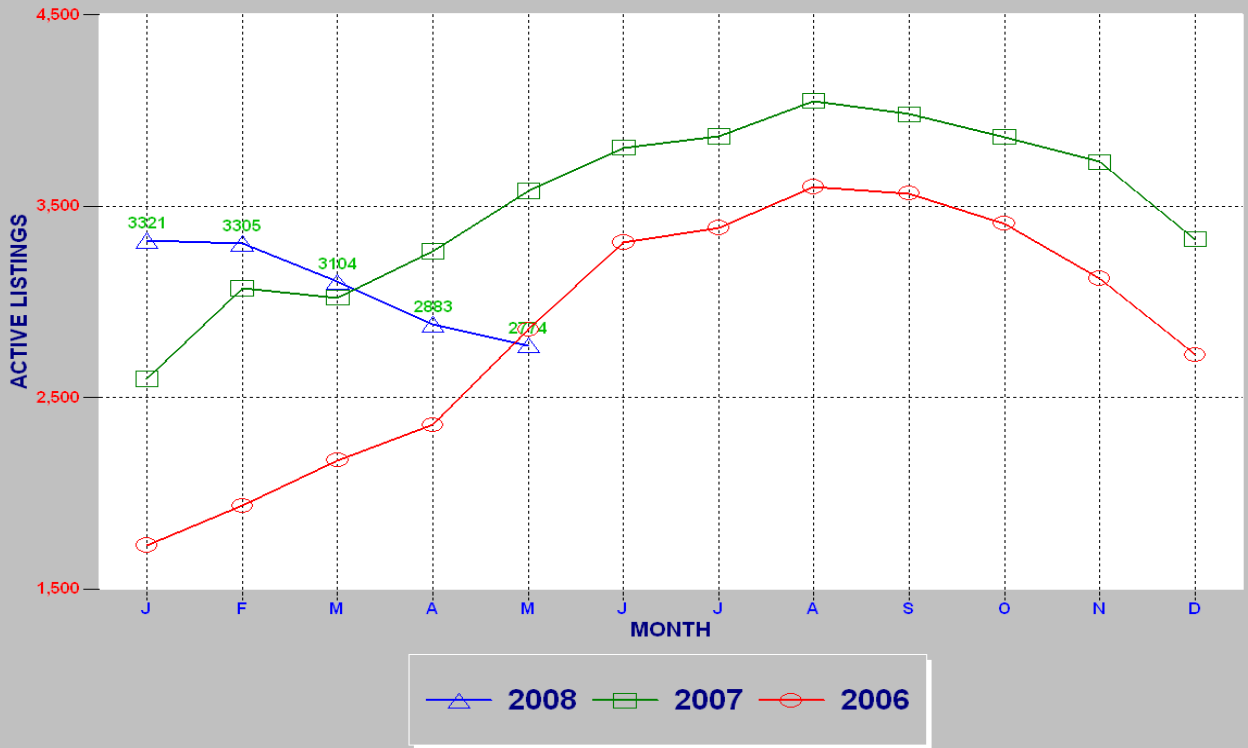

RESIDENTIAL INVENTORY

SRAR SCV DIVISION MAY 2008

NEW LISTINGS

SRAR SCV DIVISION MAY 2008

RESIDENTIAL ESCROWS CLOSED

SRAR SCV DIVISION MAY 2008

RESIDENTIAL ESCROWS OPENED

SRAR SCV DIVISION MAY 2008

SINGLE FAMILY ESCROWS CLOSED

SRAR SCV DIVISION MAY 2008

SINGLE FAMILY ESCROWS OPENED

SRAR SCV DIVISION MAY 2008

SINGLE FAMILY SALES BY PRICE

SRAR SCV DIVISION MAY 2008

SINGLE FAMILY INVENTORY BY PRICE

SRAR SCV DIVISION MAY 2008