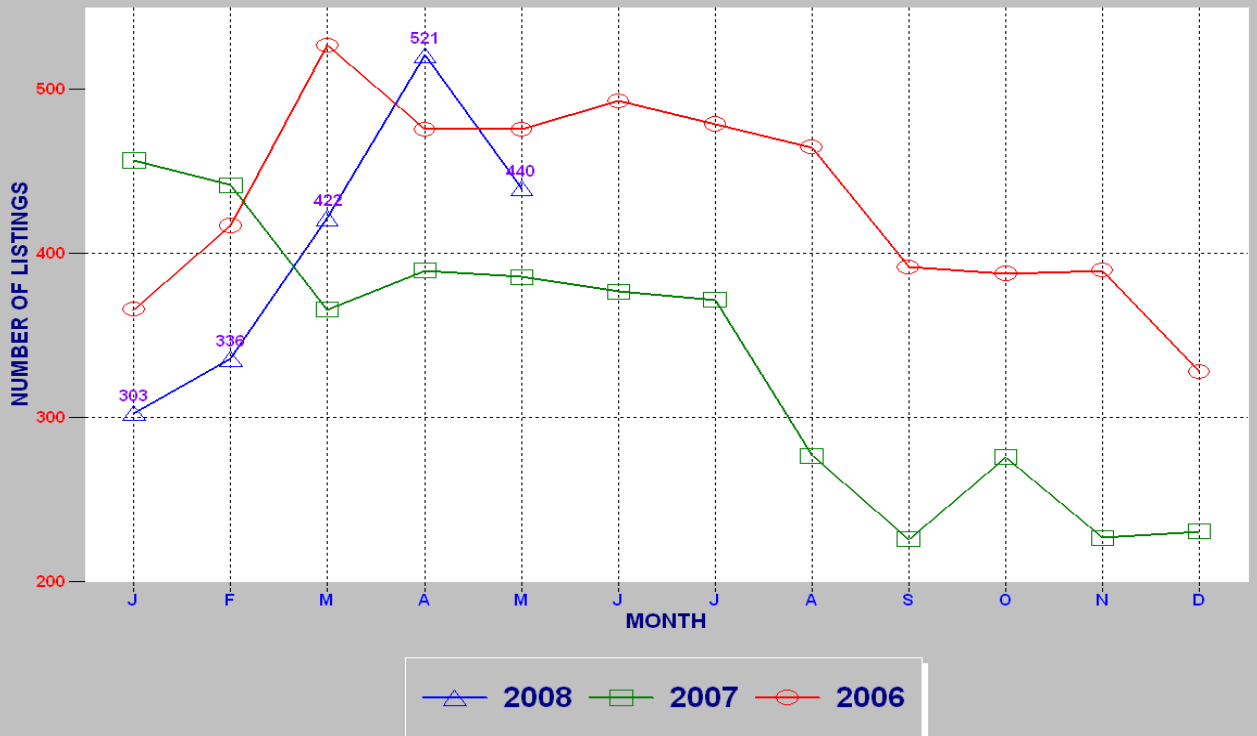

RESIDENTIAL INVENTORY

SRAR SCV DIVISION MAY 2008

NEW LISTINGS

SRAR SCV DIVISION MAY 2008

RESIDENTIAL ESCROWS CLOSED

SRAR SCV DIVISION MAY 2008

RESIDENTIAL ESCROWS OPENED

SRAR SCV DIVISION MAY 2008

SINGLE FAMILY ESCROWS CLOSED

SRAR SCV DIVISION MAY 2008

SINGLE FAMILY ESCROWS OPENED

SRAR SCV DIVISION MAY 2008

SINGLE FAMILY SALES BY PRICE

SRAR SCV DIVISION MAY 2008

SINGLE FAMILY INVENTORY BY PRICE

SRAR SCV DIVISION MAY 2008