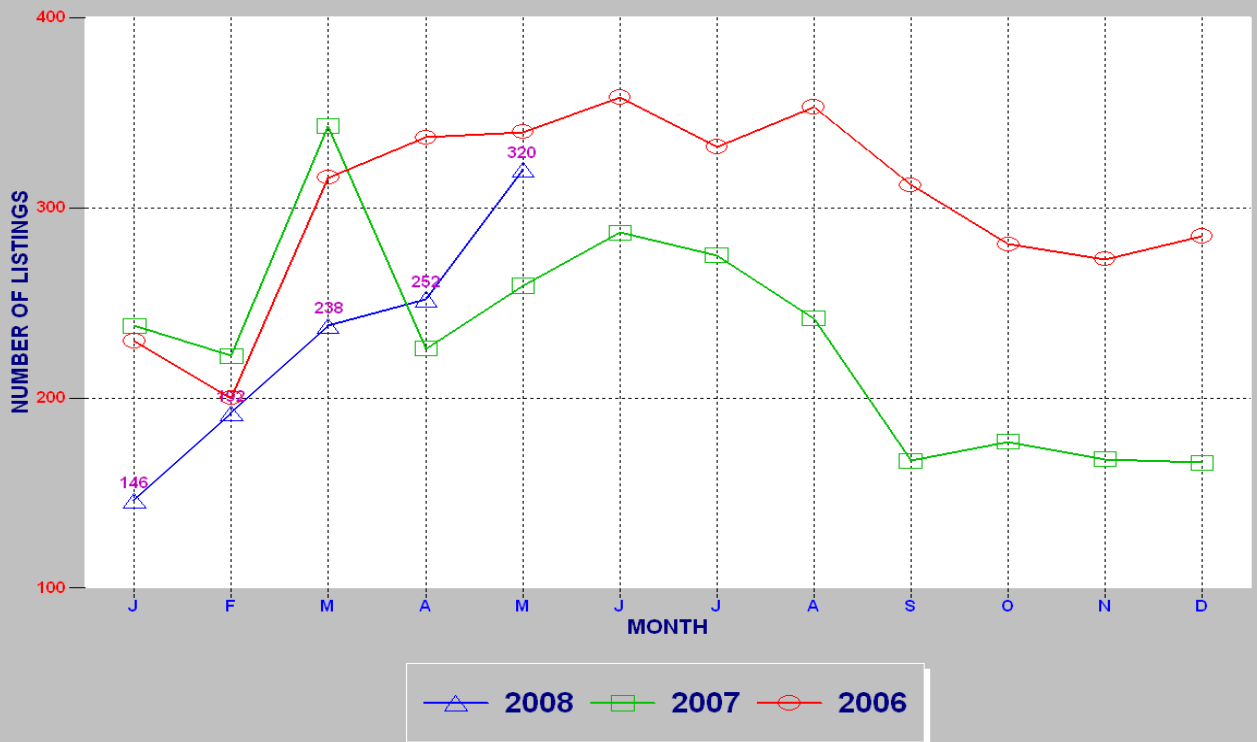

RESIDENTIAL INVENTORY

SRAR SCV DIVISION MAY 2008

NEW LISTINGS

SRAR SCV DIVISION MAY 2008

RESIDENTIAL ESCROWS CLOSED

SRAR SCV DIVISION MAY 2008

RESIDENTIAL ESCROWS OPENED

SRAR SCV DIVISION MAY 2008

SINGLE FAMILY ESCROWS CLOSED

SRAR SCV DIVISION MAY 2008

SINGLE FAMILY ESCROWS OPENED

SRAR SCV DIVISION MAY 2008

SINGLE FAMILY SALES BY PRICE

SRAR SCV DIVISION MAY 2008

SINGLE FAMILY INVENTORY BY PRICE

SRAR SCV DIVISION MAY 2008