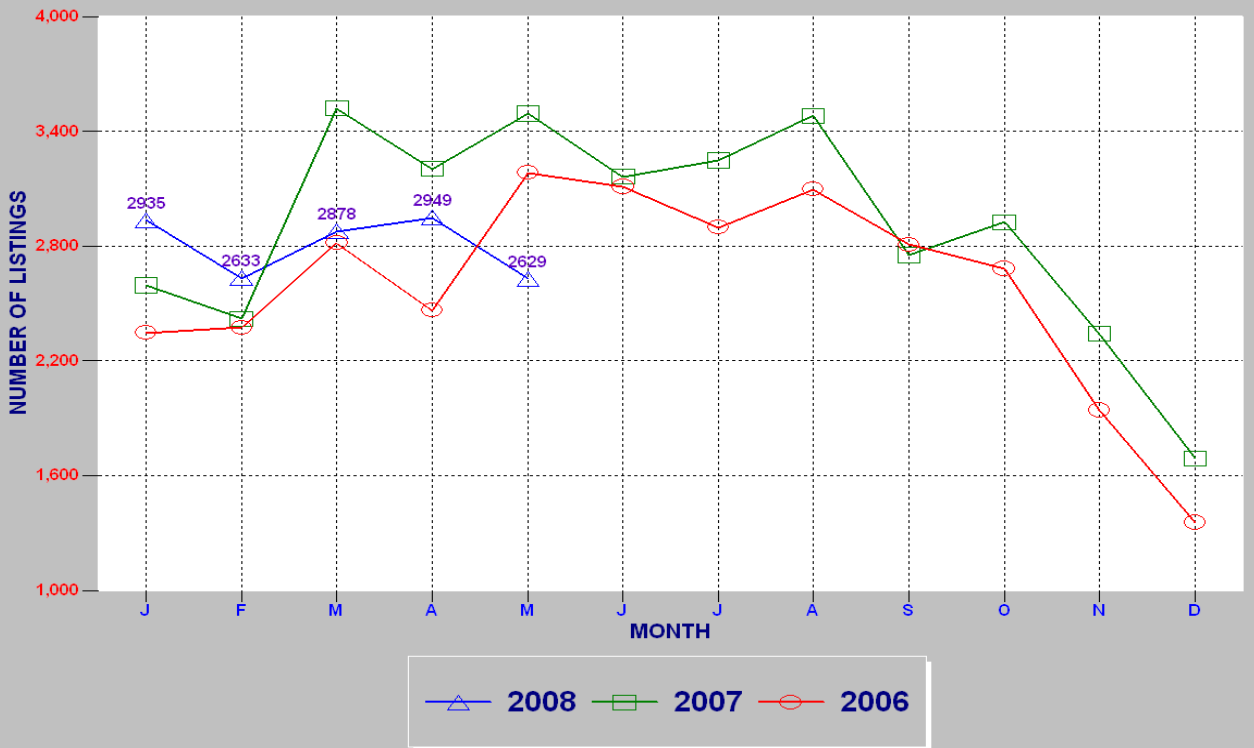

RESIDENTIAL INVENTORY

SRAR SFV DIVISION MAY 2008

NEW LISTINGS

SRAR SFV DIVISION MAY 2008

RESIDENTIAL ESCROWS CLOSED

SRAR SFV DIVISION MAY 2008

RESIDENTIAL ESCROWS OPENED

SRAR SFV DIVISION MAY 2008

SINGLE FAMILY ESCROWS CLOSED

SRAR SFV DIVISION MAY 2008

SINGLE FAMILY ESCROWS OPENED

SRAR SFV DIVISION MAY 2008

SINGLE FAMILY SALES BY PRICE

SRAR SFV DIVISION MAY 2008

SINGLE FAMILY INVENTORY BY PRICE

SRAR SFV DIVISION MAY 2008