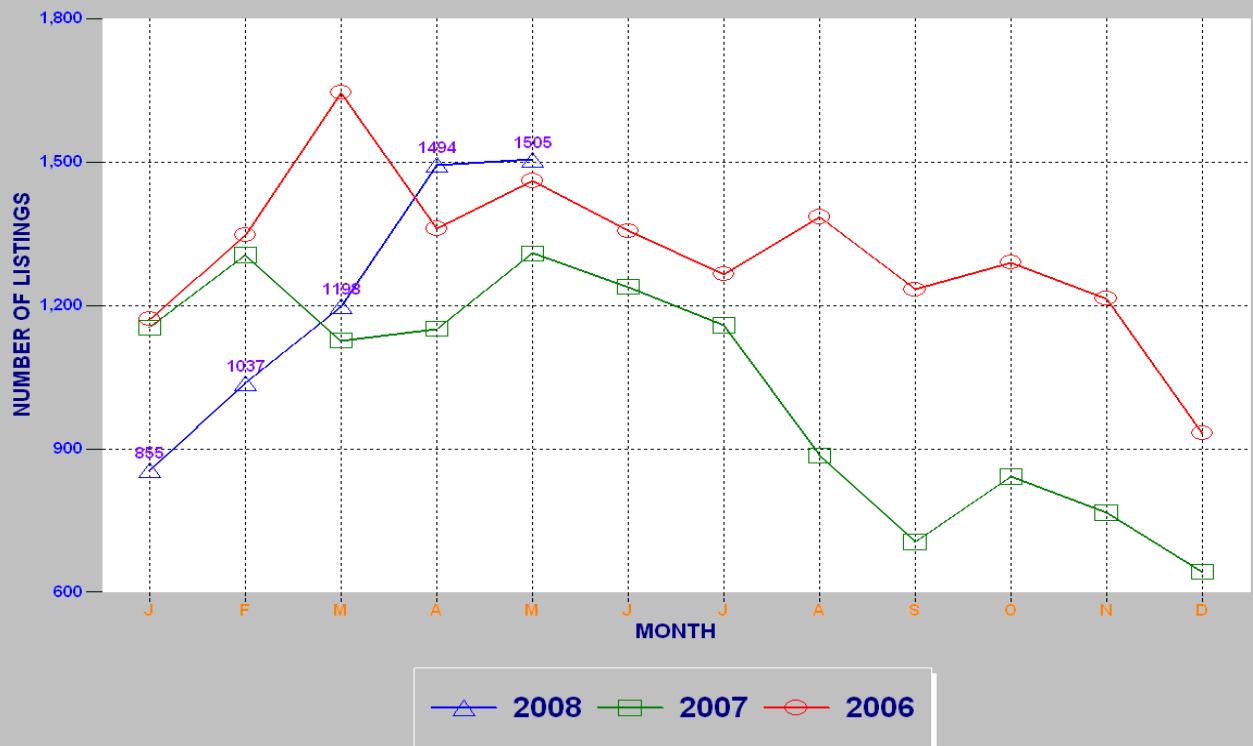

RESIDENTIAL INVENTORY

SRAR SFV DIVISION MAY 2008

NEW LISTINGS

SRAR SFV DIVISION MAY 2008

RESIDENTIAL ESCROWS CLOSED

SRAR SFV DIVISION MAY 2008

RESIDENTIAL ESCROWS OPENED

SRAR SFV DIVISION MAY 2008

SINGLE FAMILY ESCROWS CLOSED

SRAR SFV DIVISION MAY 2008

SINGLE FAMILY ESCROWS OPENED

SRAR SFV DIVISION MAY 2008

SINGLE FAMILY SALES BY PRICE

SRAR SFV DIVISION MAY 2008

SINGLE FAMILY INVENTORY BY PRICE

SRAR SFV DIVISION MAY 2008