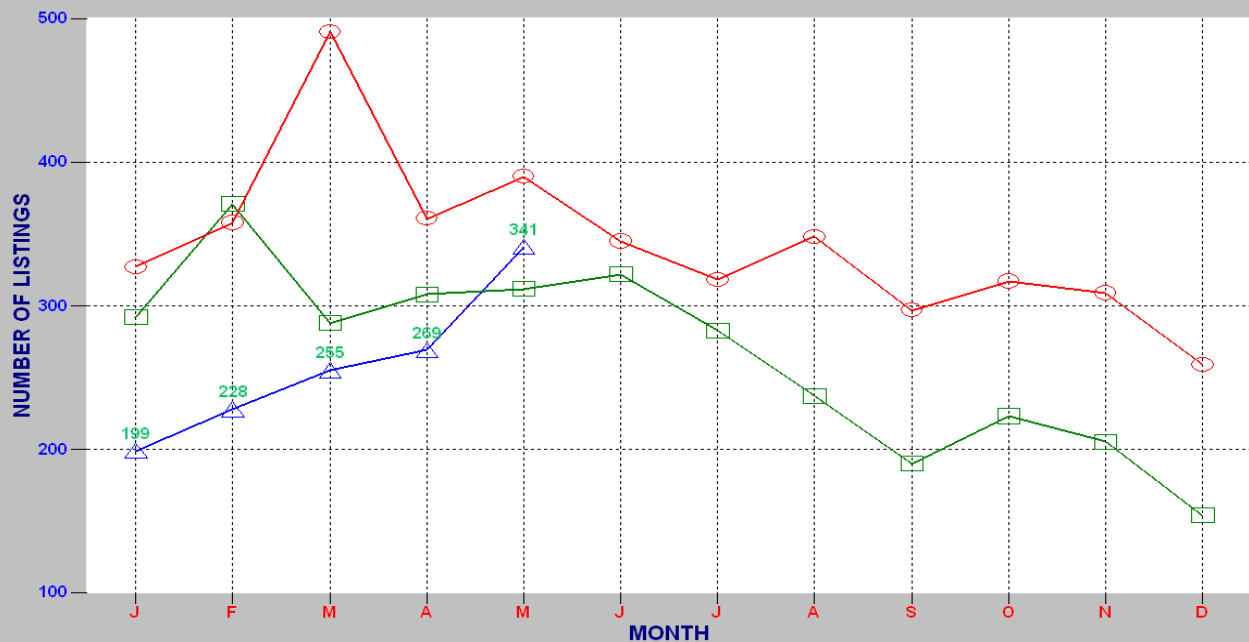

CONDO ESCROWS CLOSED

SRAR SFV DIVISION MAY 2008

△ 2008 □ 2007 ○ 2006

CONDO ESCROWS OPENED

SRAR SFV DIVISION MAY 2008

△ 2008 □ 2007 ○ 2006

CONDO SALES BY PRICE

SRAR SFV DIVISION MAY 2008