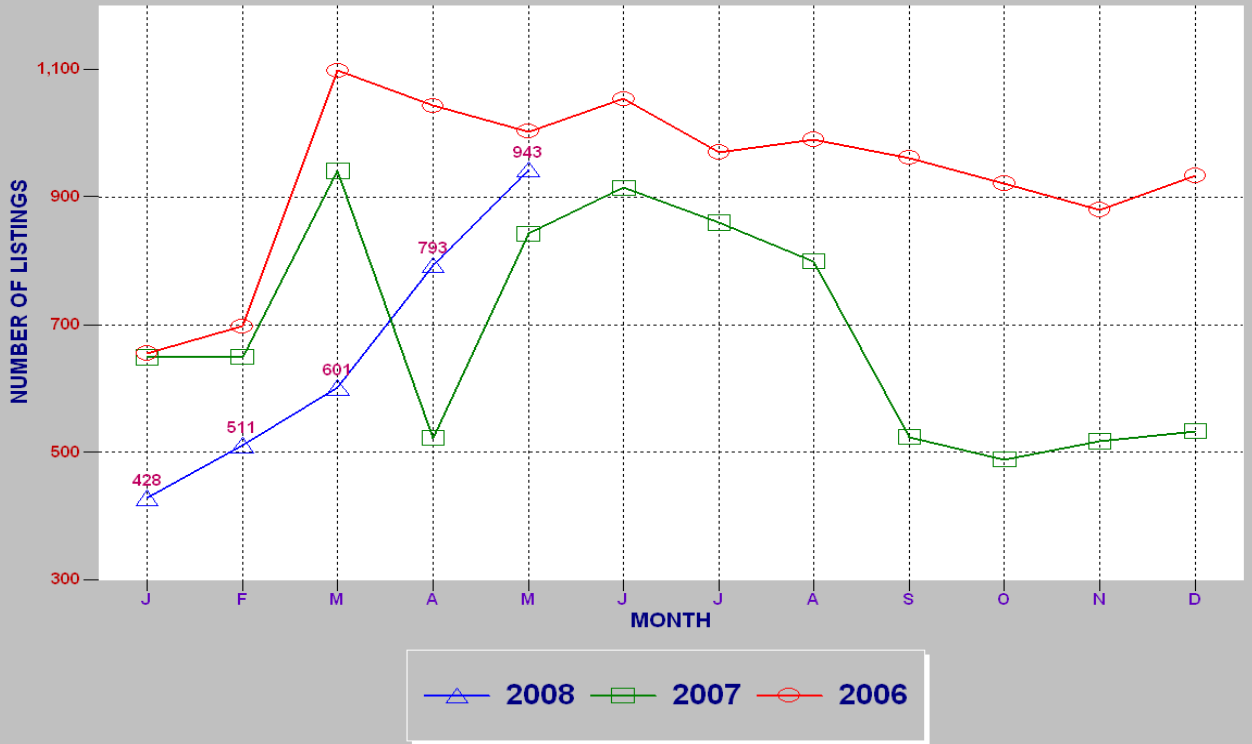

RESIDENTIAL INVENTORY

SRAR SFV DIVISION MAY 2008

NEW LISTINGS

SRAR SFV DIVISION MAY 2008

RESIDENTIAL ESCROWS CLOSED

SRAR SFV DIVISION MAY 2008

RESIDENTIAL ESCROWS OPENED

SRAR SFV DIVISION MAY 2008

SINGLE FAMILY ESCROWS CLOSED

SRAR SFV DIVISION MAY 2008

SINGLE FAMILY ESCROWS OPENED

SRAR SFV DIVISION MAY 2008

SINGLE FAMILY SALES BY PRICE

SRAR SFV DIVISION MAY 2008

SINGLE FAMILY INVENTORY BY PRICE

SRAR SFV DIVISION MAY 2008