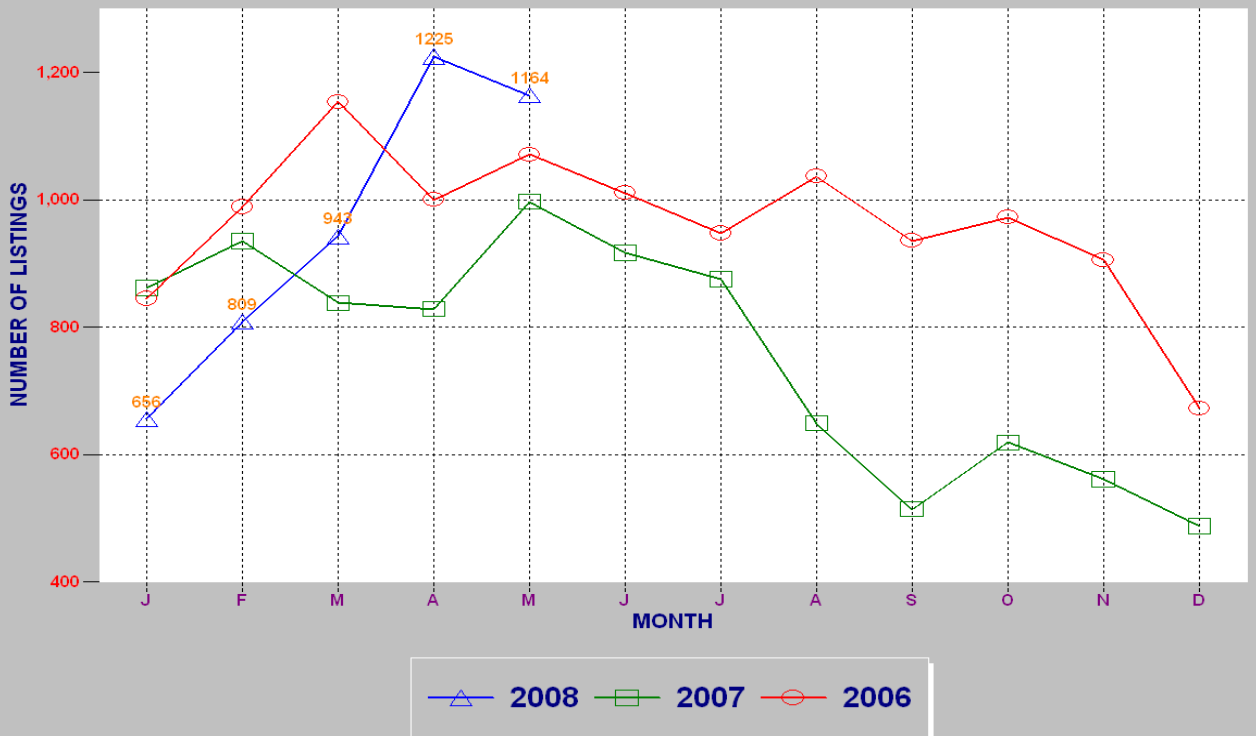

RESIDENTIAL INVENTORY

SRAR SFV DIVISION MAY 2008

NEW LISTINGS

SRAR SFV DIVISION MAY 2008

RESIDENTIAL ESCROWS CLOSED

SRAR SFV DIVISION MAY 2008

RESIDENTIAL ESCROWS OPENED

SRAR SFV DIVISION MAY 2008

SINGLE FAMILY ESCROWS CLOSED

SRAR SFV DIVISION MAY 2008

SINGLE FAMILY ESCROWS OPENED

SRAR SFV DIVISION MAY 2008

SINGLE FAMILY SALES BY PRICE

SRAR SFV DIVISION MAY 2008

SINGLE FAMILY INVENTORY BY PRICE

SRAR SFV DIVISION MAY 2008