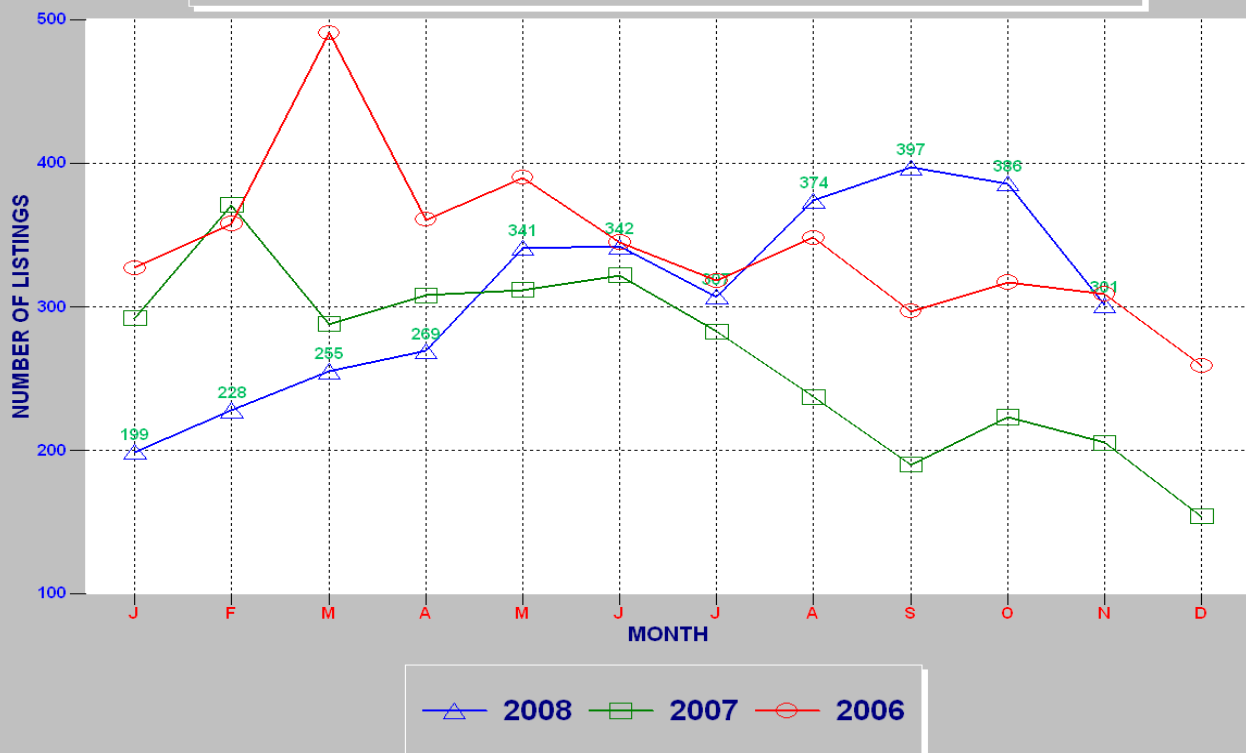

CONDO ESCROWS OPENED

SRAR SFV DIVISION NOVEMBER 2008