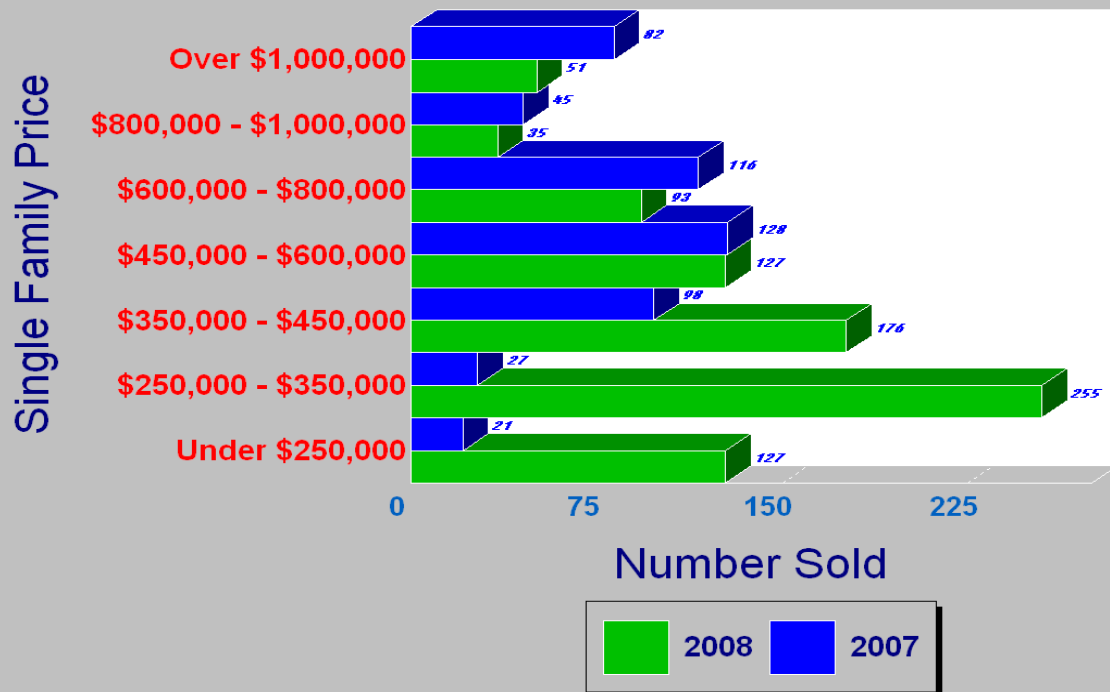

SINGLE FAMILY SALES BY PRICE

SRAR SFV DIVISION NOVEMBER 2008