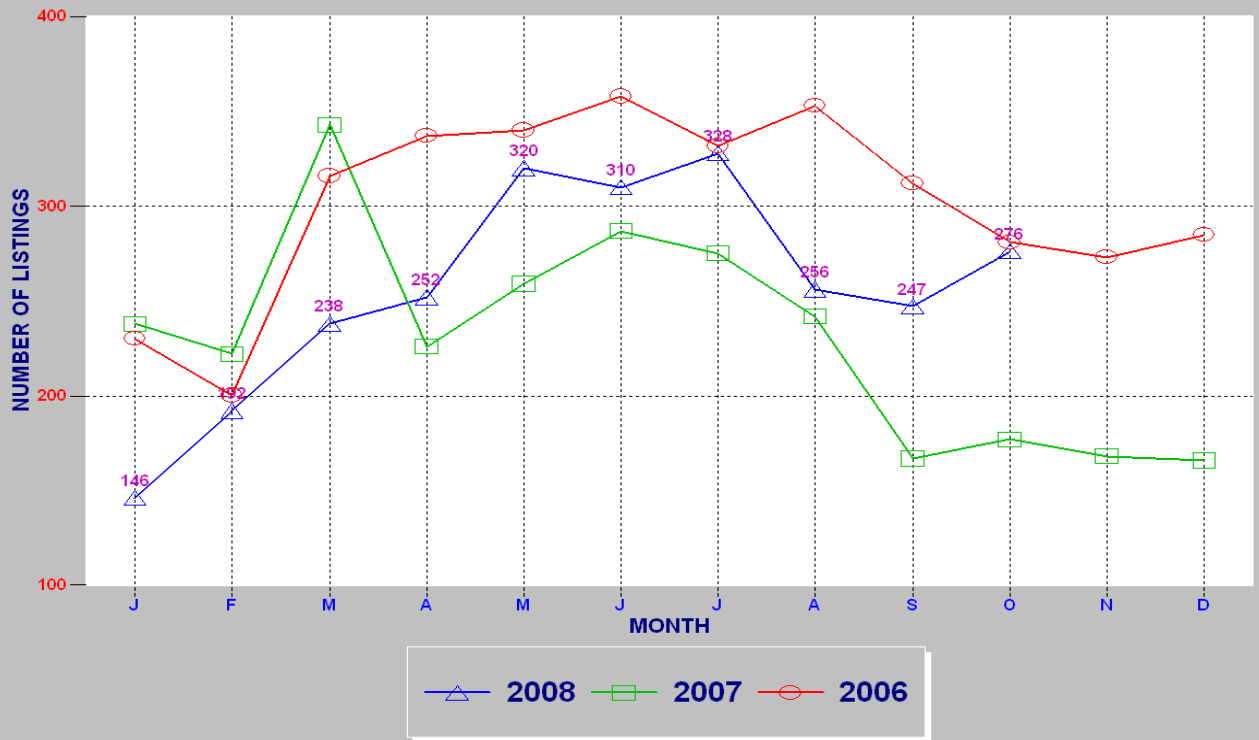

RESIDENTIAL INVENTORY

SRAR SCV DIVISION OCTOBER 2008

NEW LISTINGS

SRAR SCV DIVISION OCTOBER 2008

RESIDENTIAL ESCROWS CLOSED

SRAR SCV DIVISION OCTOBER 2008

RESIDENTIAL ESCROWS OPENED

SRAR SCV DIVISION OCTOBER 2008

SINGLE FAMILY ESCROWS CLOSED

SRAR SCV DIVISION OCTOBER 2008

SINGLE FAMILY ESCROWS OPENED

SRAR SCV DIVISION OCTOBER 2008

SINGLE FAMILY SALES BY PRICE

SRAR SCV DIVISION OCTOBER 2008

SINGLE FAMILY INVENTORY BY PRICE