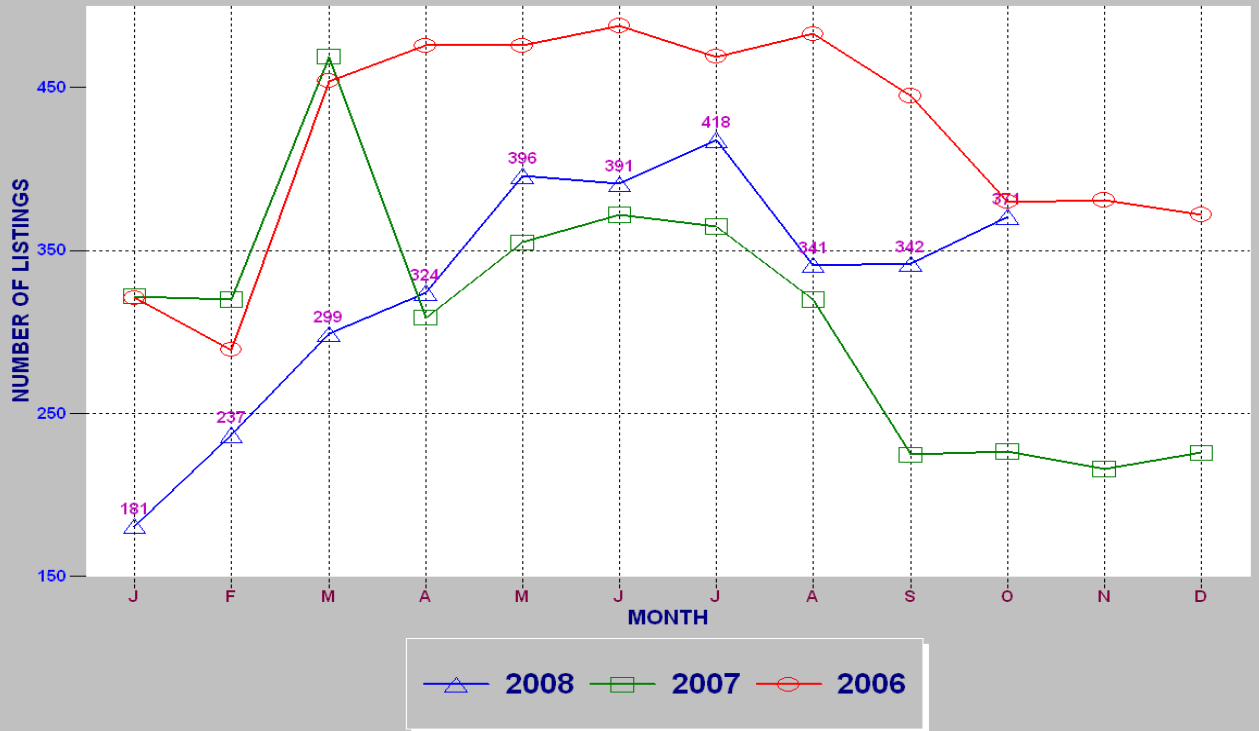

RESIDENTIAL INVENTORY

SRAR SCV DIVISION OCTOBER 2008

NEW LISTINGS

SRAR SCV DIVISION OCTOBER 2008

RESIDENTIAL ESCROWS CLOSED

SRAR SCV DIVISION OCTOBER 2008

RESIDENTIAL ESCROWS OPENED

SRAR SCV DIVISION OCTOBER 2008

SINGLE FAMILY ESCROWS CLOSED

SRAR SCV DIVISION OCTOBER 2008

SINGLE FAMILY ESCROWS OPENED

SRAR SCV DIVISION OCTOBER 2008

SINGLE FAMILY SALES BY PRICE

SRAR SCV DIVISION OCTOBER 2008

SINGLE FAMILY INVENTORY BY PRICE