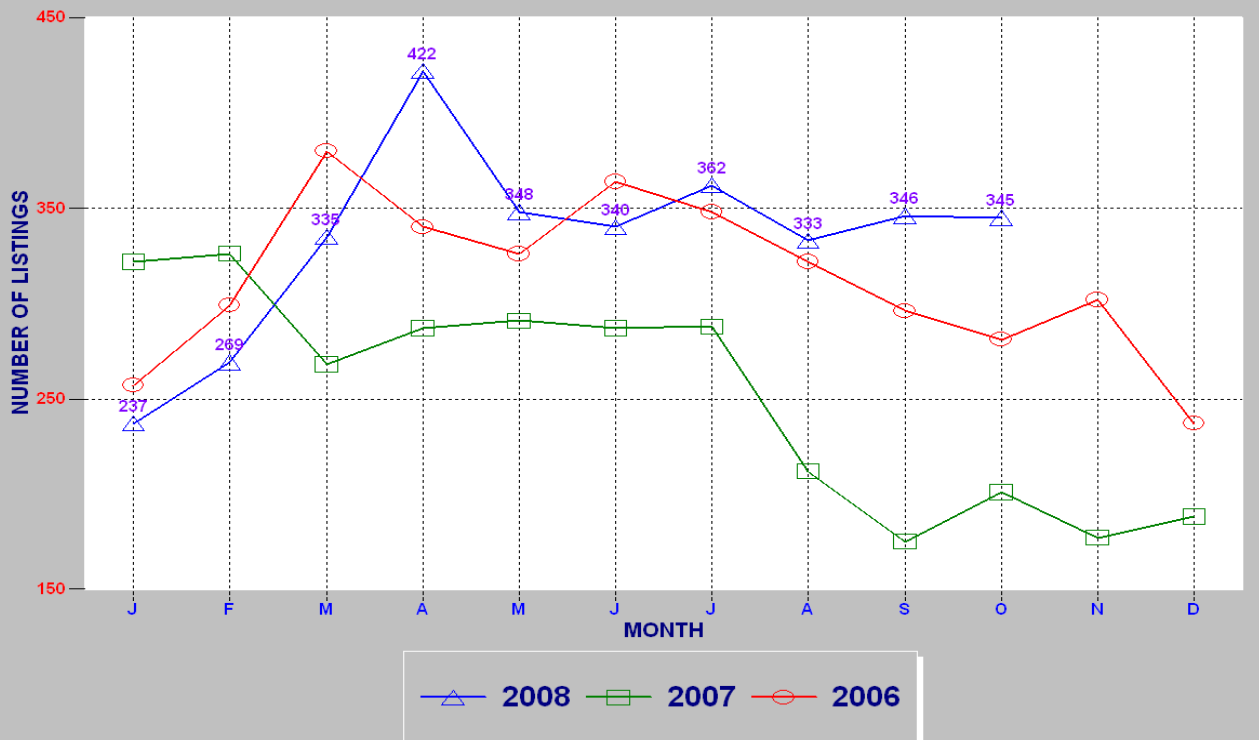

RESIDENTIAL INVENTORY

SRAR SCV DIVISION OCTOBER 2008

NEW LISTINGS

SRAR SCV DIVISION OCTOBER 2008

RESIDENTIAL ESCROWS CLOSED

SRAR SCV DIVISION OCTOBER 2008

RESIDENTIAL ESCROWS OPENED

SRAR SCV DIVISION OCTOBER 2008

SINGLE FAMILY ESCROWS CLOSED

SRAR SCV DIVISION OCTOBER 2008

SINGLE FAMILY ESCROWS OPENED

SRAR SCV DIVISION OCTOBER 2008

SINGLE FAMILY SALES BY PRICE

SRAR SCV DIVISION OCTOBER 2008

SINGLE FAMILY INVENTORY BY PRICE