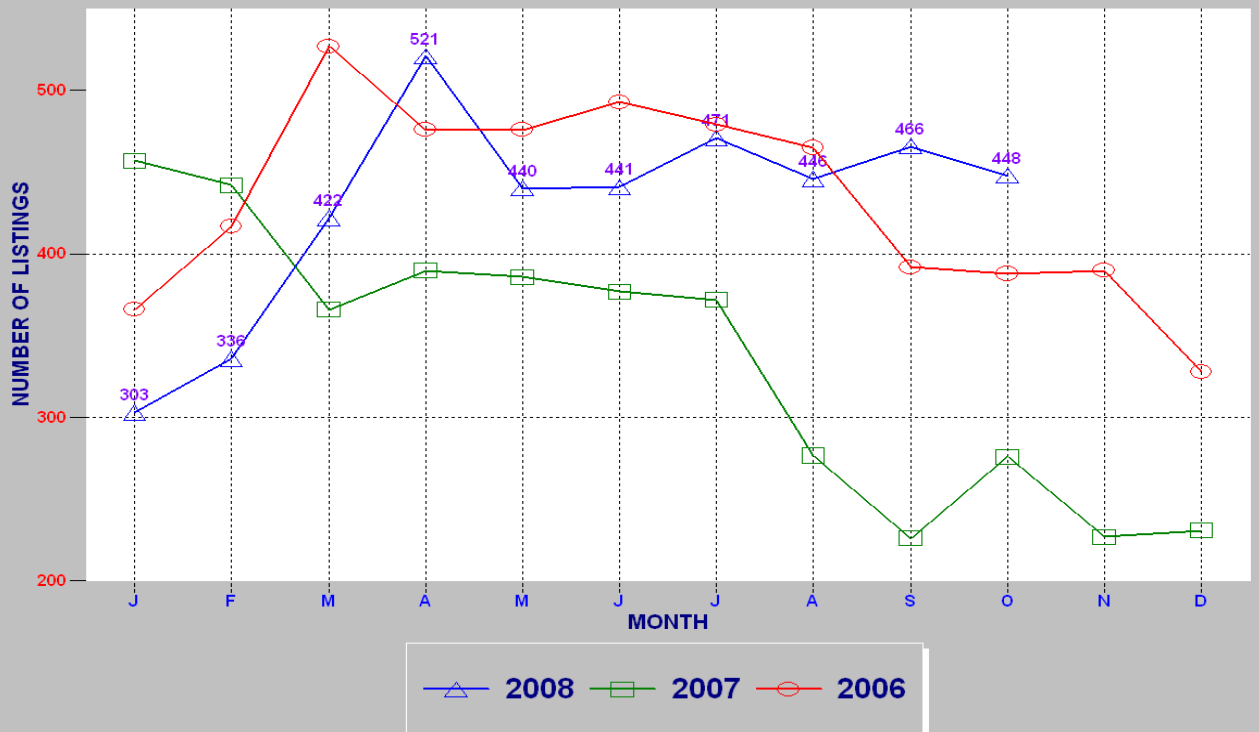

RESIDENTIAL INVENTORY

SRAR SCV DIVISION OCTOBER 2008

NEW LISTINGS

SRAR SCV DIVISION OCTOBER 2008

RESIDENTIAL ESCROWS CLOSED

SRAR SCV DIVISION OCTOBER 2008

RESIDENTIAL ESCROWS OPENED

SRAR SCV DIVISION OCTOBER 2008

SINGLE FAMILY ESCROWS CLOSED

SRAR SCV DIVISION OCTOBER 2008

SINGLE FAMILY ESCROWS OPENED

SRAR SCV DIVISION OCTOBER 2008

SINGLE FAMILY SALES BY PRICE

SRAR SCV DIVISION OCTOBER 2008

SINGLE FAMILY INVENTORY BY PRICE