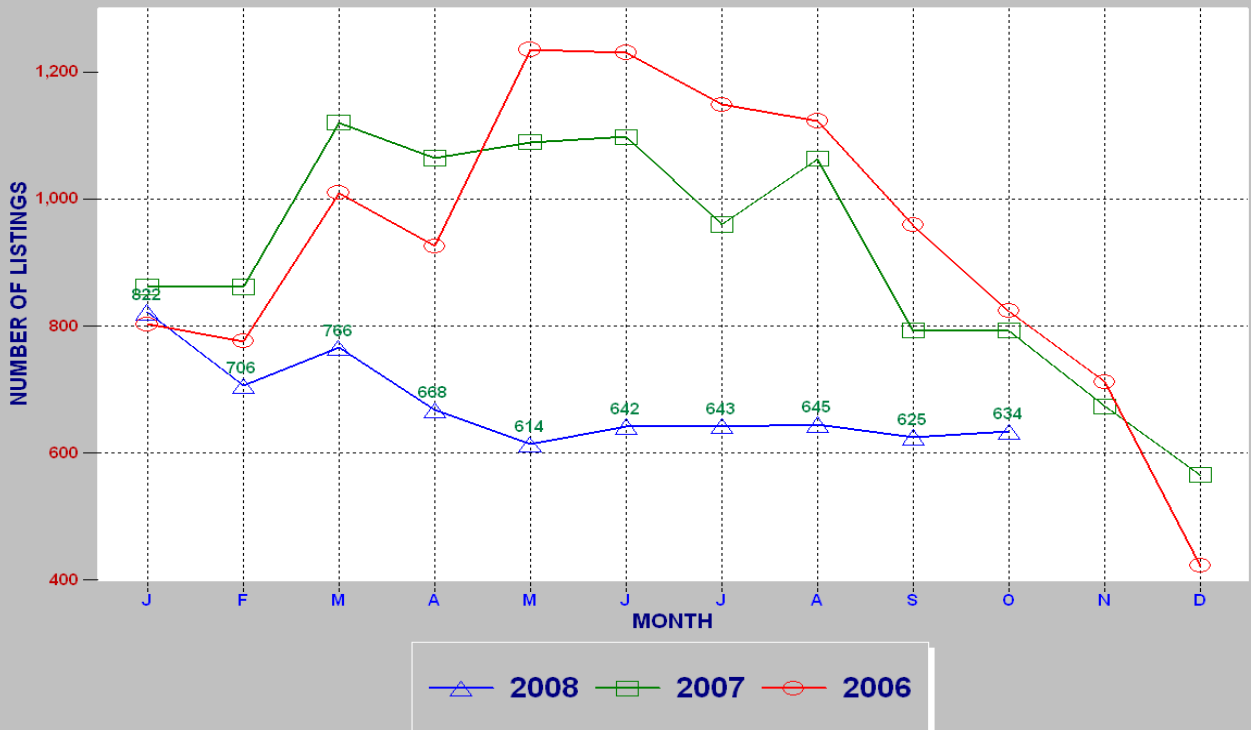

RESIDENTIAL INVENTORY

SRAR SCV DIVISION OCTOBER 2008

NEW LISTINGS

SRAR SCV DIVISION OCTOBER 2008

RESIDENTIAL ESCROWS CLOSED

SRAR SCV DIVISION OCTOBER 2008

RESIDENTIAL ESCROWS OPENED

SRAR SCV DIVISION OCTOBER 2008

SINGLE FAMILY ESCROWS CLOSED

SRAR SCV DIVISION OCTOBER 2008

SINGLE FAMILY ESCROWS OPENED

SRAR SCV DIVISION OCTOBER 2008

SINGLE FAMILY SALES BY PRICE

SRAR SCV DIVISION OCTOBER 2008

SINGLE FAMILY INVENTORY BY PRICE