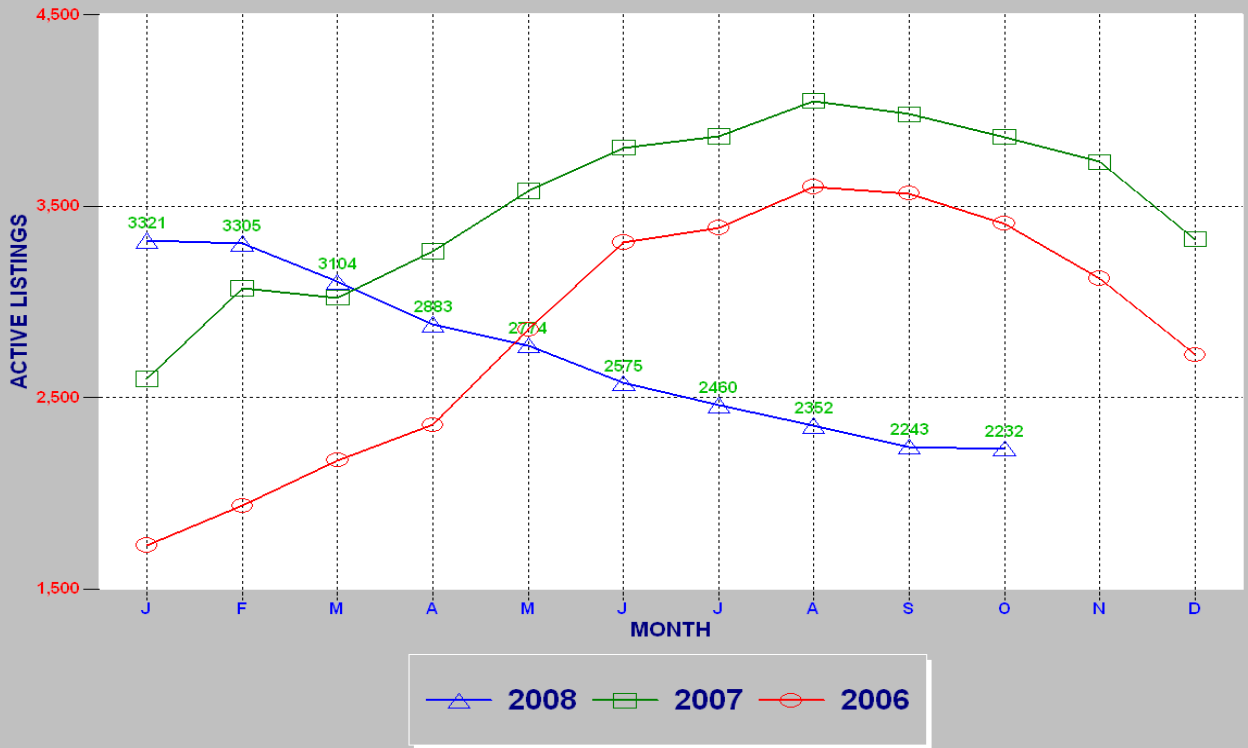

RESIDENTIAL INVENTORY

SRAR SCV DIVISION OCTOBER 2008

NEW LISTINGS

SRAR SCV DIVISION OCTOBER 2008

RESIDENTIAL ESCROWS CLOSED

SRAR SCV DIVISION OCTOBER 2008

RESIDENTIAL ESCROWS OPENED

SRAR SCV DIVISION OCTOBER 2008

SINGLE FAMILY ESCROWS CLOSED

SRAR SCV DIVISION OCTOBER 2008

SINGLE FAMILY ESCROWS OPENED

SRAR SCV DIVISION OCTOBER 2008

SINGLE FAMILY SALES BY PRICE

SRAR SCV DIVISION OCTOBER 2008

SINGLE FAMILY INVENTORY BY PRICE