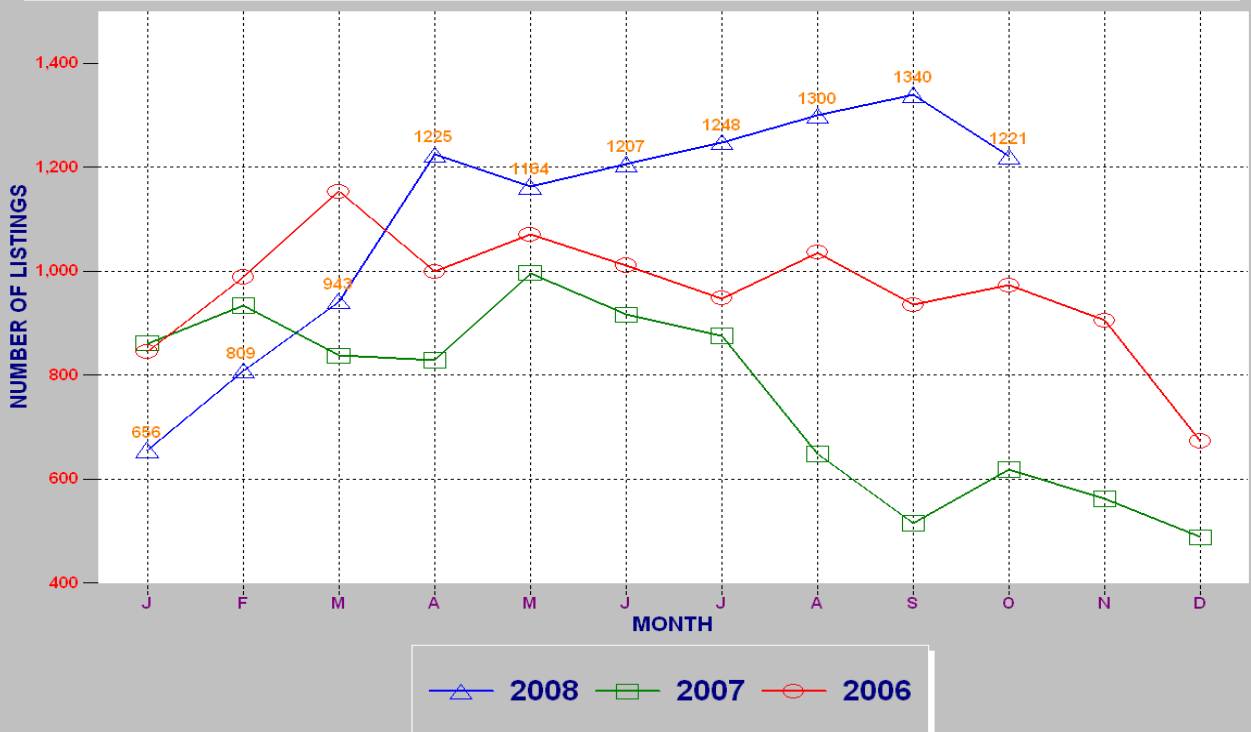

RESIDENTIAL INVENTORY

SRAR SFV DIVISION OCTOBER 2008

NEW LISTINGS

SRAR SFV DIVISION OCTOBER 2008

RESIDENTIAL ESCROWS CLOSED

SRAR SFV DIVISION OCTOBER 2008

RESIDENTIAL ESCROWS OPENED

SRAR SFV DIVISION OCTOBER 2008

SINGLE FAMILY ESCROWS CLOSED

SRAR SFV DIVISION OCTOBER 2008

SINGLE FAMILY ESCROWS OPENED

SRAR SFV DIVISION OCTOBER 2008

SINGLE FAMILY SALES BY PRICE

SRAR SFV DIVISION OCTOBER 2008

SINGLE FAMILY INVENTORY BY PRICE