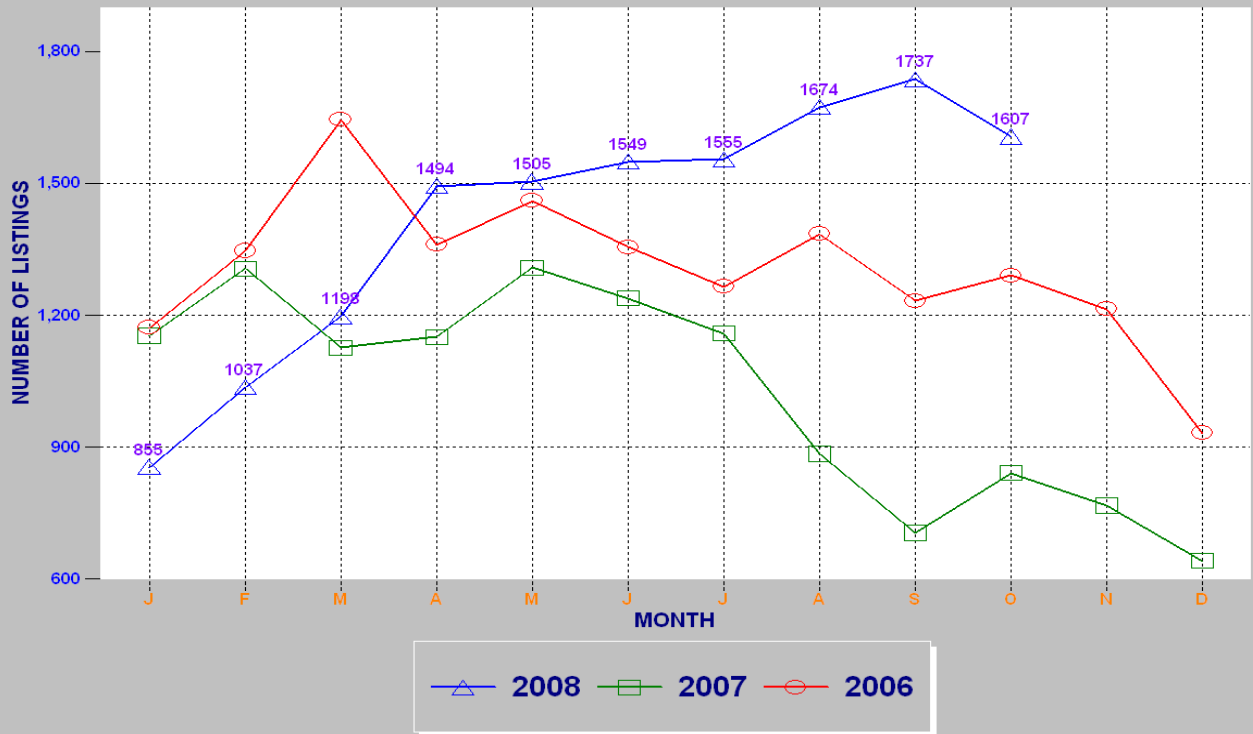

RESIDENTIAL INVENTORY

SRAR SFV DIVISION OCTOBER 2008

NEW LISTINGS

SRAR SFV DIVISION OCTOBER 2008

RESIDENTIAL ESCROWS CLOSED

SRAR SFV DIVISION OCTOBER 2008

RESIDENTIAL ESCROWS OPENED

SRAR SFV DIVISION OCTOBER 2008

SINGLE FAMILY ESCROWS CLOSED

SRAR SFV DIVISION OCTOBER 2008

SINGLE FAMILY ESCROWS OPENED

SRAR SFV DIVISION OCTOBER 2008

SINGLE FAMILY SALES BY PRICE

SRAR SFV DIVISION OCTOBER 2008

SINGLE FAMILY INVENTORY BY PRICE