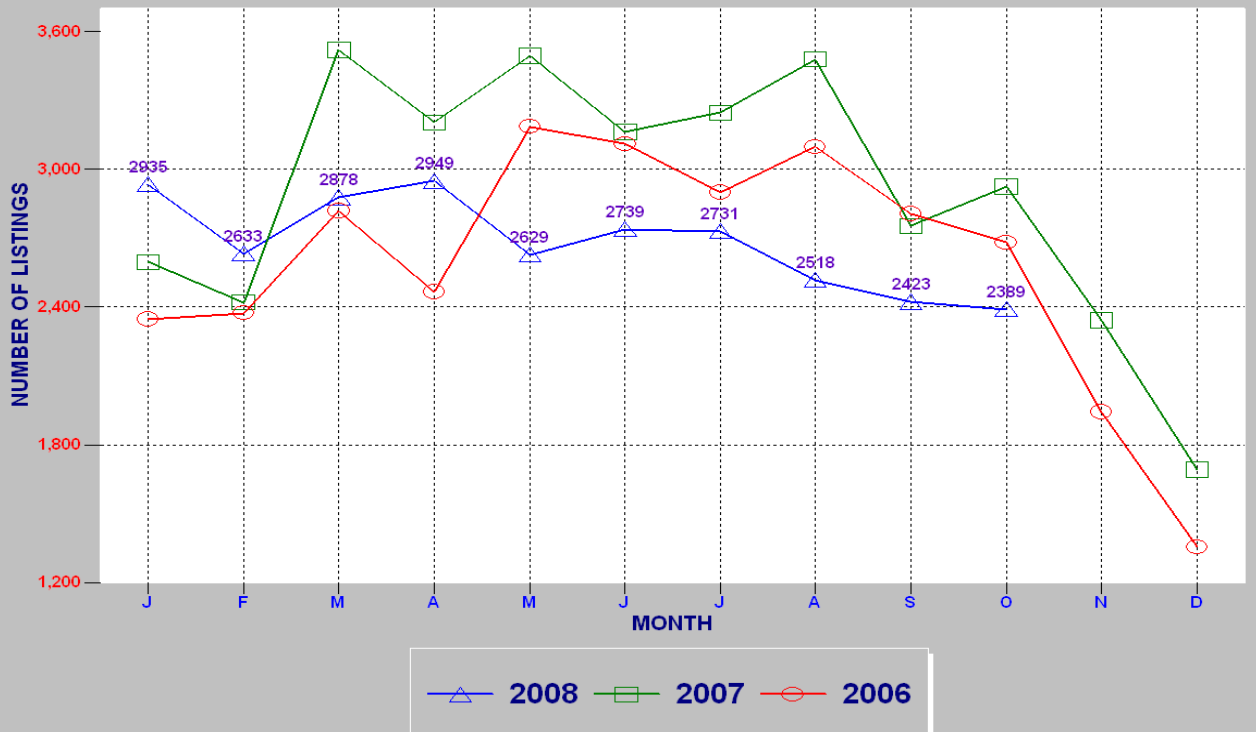

RESIDENTIAL INVENTORY

SRAR SFV DIVISION OCTOBER 2008

NEW LISTINGS

SRAR SFV DIVISION OCTOBER 2008

RESIDENTIAL ESCROWS CLOSED

SRAR SFV DIVISION OCTOBER 2008

RESIDENTIAL ESCROWS OPENED

SRAR SFV DIVISION OCTOBER 2008

SINGLE FAMILY ESCROWS CLOSED

SRAR SFV DIVISION OCTOBER 2008

SINGLE FAMILY ESCROWS OPENED

SRAR SFV DIVISION OCTOBER 2008

SINGLE FAMILY SALES BY PRICE

SRAR SFV DIVISION OCTOBER 2008

SINGLE FAMILY INVENTORY BY PRICE