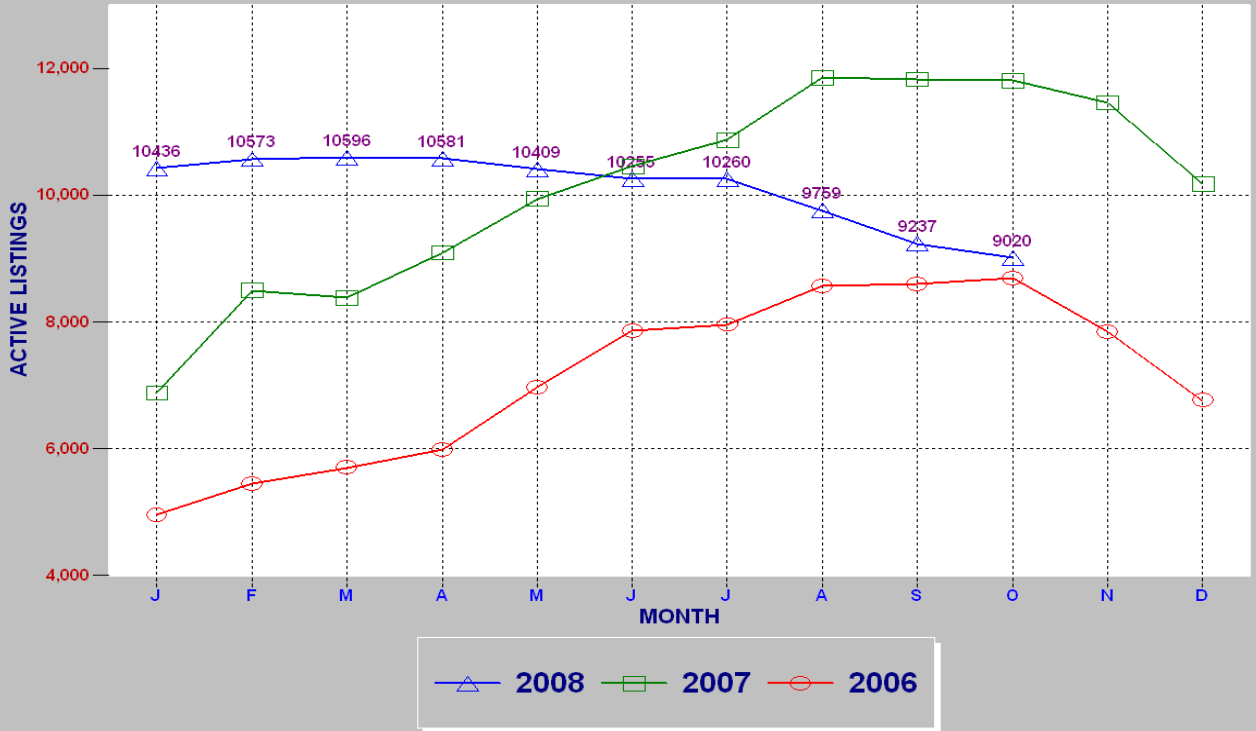

RESIDENTIAL INVENTORY

SRAR SFV DIVISION OCTOBER 2008

NEW LISTINGS

SRAR SFV DIVISION OCTOBER 2008

RESIDENTIAL ESCROWS CLOSED

SRAR SFV DIVISION OCTOBER 2008

RESIDENTIAL ESCROWS OPENED

SRAR SFV DIVISION OCTOBER 2008

SINGLE FAMILY ESCROWS CLOSED

SRAR SFV DIVISION OCTOBER 2008

SINGLE FAMILY ESCROWS OPENED

SRAR SFV DIVISION OCTOBER 2008

SINGLE FAMILY SALES BY PRICE

SRAR SFV DIVISION OCTOBER 2008

SINGLE FAMILY INVENTORY BY PRICE