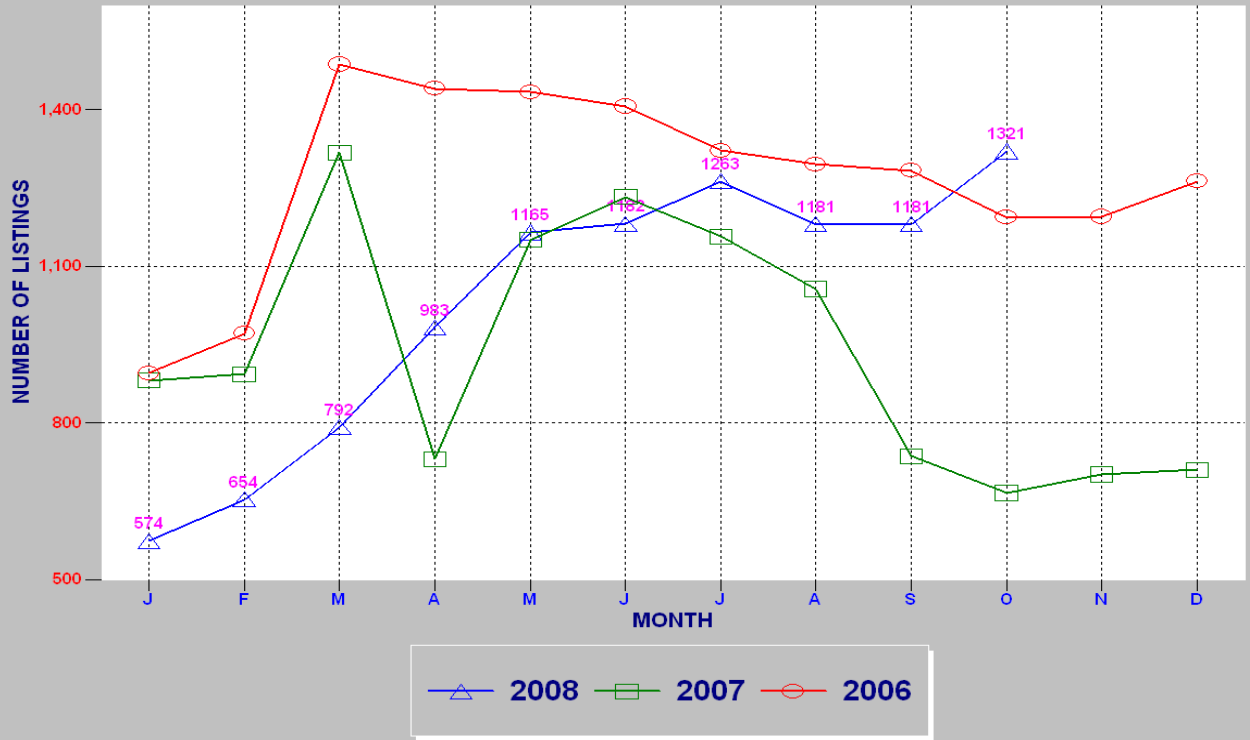

RESIDENTIAL INVENTORY

SRAR SFV DIVISION OCTOBER 2008

NEW LISTINGS

SRAR SFV DIVISION OCTOBER 2008

RESIDENTIAL ESCROWS CLOSED

SRAR SFV DIVISION OCTOBER 2008

RESIDENTIAL ESCROWS OPENED

SRAR SFV DIVISION OCTOBER 2008

SINGLE FAMILY ESCROWS CLOSED

SRAR SFV DIVISION OCTOBER 2008

SINGLE FAMILY ESCROWS OPENED

SRAR SFV DIVISION OCTOBER 2008

SINGLE FAMILY SALES BY PRICE

SRAR SFV DIVISION OCTOBER 2008

SINGLE FAMILY INVENTORY BY PRICE