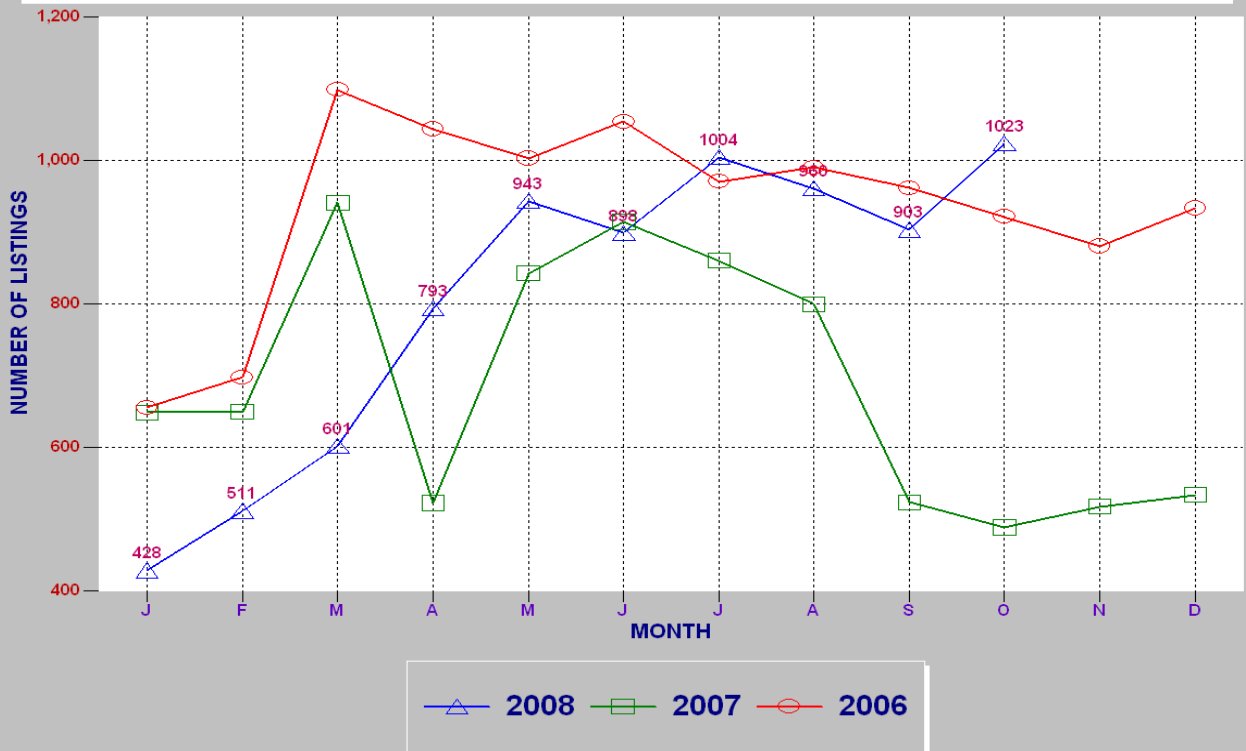

RESIDENTIAL INVENTORY

SRAR SFV DIVISION OCTOBER 2008

NEW LISTINGS

SRAR SFV DIVISION OCTOBER 2008

RESIDENTIAL ESCROWS CLOSED

SRAR SFV DIVISION OCTOBER 2008

RESIDENTIAL ESCROWS OPENED

SRAR SFV DIVISION OCTOBER 2008

SINGLE FAMILY ESCROWS CLOSED

SRAR SFV DIVISION OCTOBER 2008

SINGLE FAMILY ESCROWS OPENED

SRAR SFV DIVISION OCTOBER 2008

SINGLE FAMILY SALES BY PRICE

SRAR SFV DIVISION OCTOBER 2008

SINGLE FAMILY INVENTORY BY PRICE