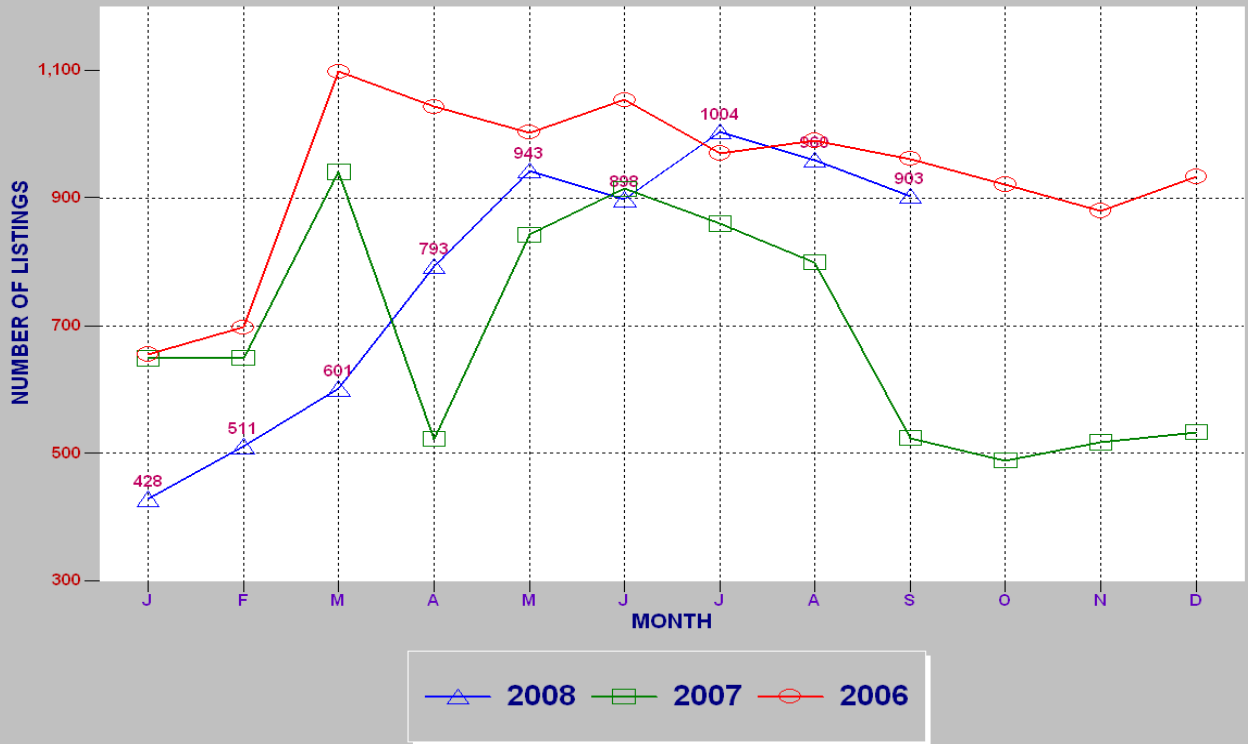

RESIDENTIAL INVENTORY

SRAR SFV DIVISION SEPTEMBER 2008

NEW LISTINGS

SRAR SFV DIVISION SEPTEMBER 2008

RESIDENTIAL ESCROWS CLOSED

SRAR SFV DIVISION SEPTEMBER 2008

RESIDENTIAL ESCROWS OPENED

SRAR SFV DIVISION SEPTEMBER 2008

SINGLE FAMILY ESCROWS CLOSED

SRAR SFV DIVISION SEPTEMBER 2008

SINGLE FAMILY ESCROWS OPENED

SRAR SFV DIVISION SEPTEMBER 2008

SINGLE FAMILY SALES BY PRICE

SRAR SFV DIVISION SEPTEMBER 2008

SINGLE FAMILY INVENTORY BY PRICE