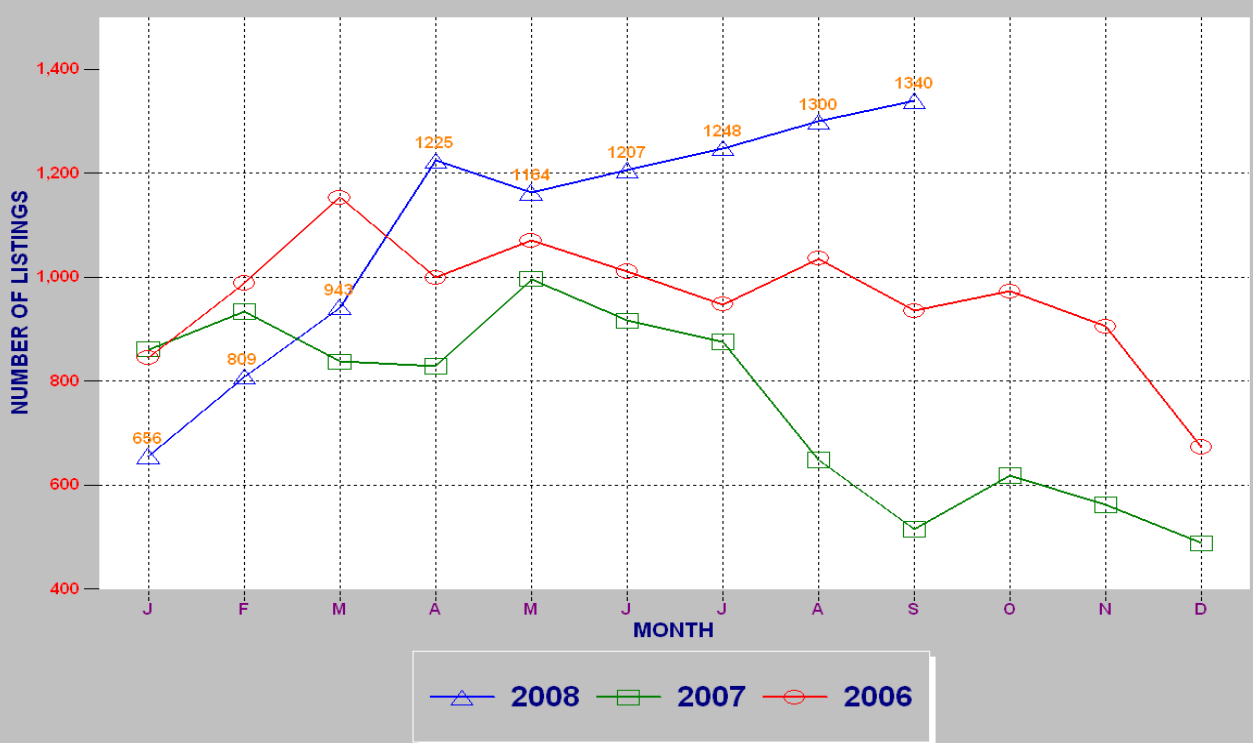

RESIDENTIAL INVENTORY

SRAR SFV DIVISION SEPTEMBER 2008

NEW LISTINGS

SRAR SFV DIVISION SEPTEMBER 2008

RESIDENTIAL ESCROWS CLOSED

SRAR SFV DIVISION SEPTEMBER 2008

RESIDENTIAL ESCROWS OPENED

SRAR SFV DIVISION SEPTEMBER 2008

SINGLE FAMILY ESCROWS CLOSED

SRAR SFV DIVISION SEPTEMBER 2008

SINGLE FAMILY ESCROWS OPENED

SRAR SFV DIVISION SEPTEMBER 2008

SINGLE FAMILY SALES BY PRICE

SRAR SFV DIVISION SEPTEMBER 2008

SINGLE FAMILY INVENTORY BY PRICE