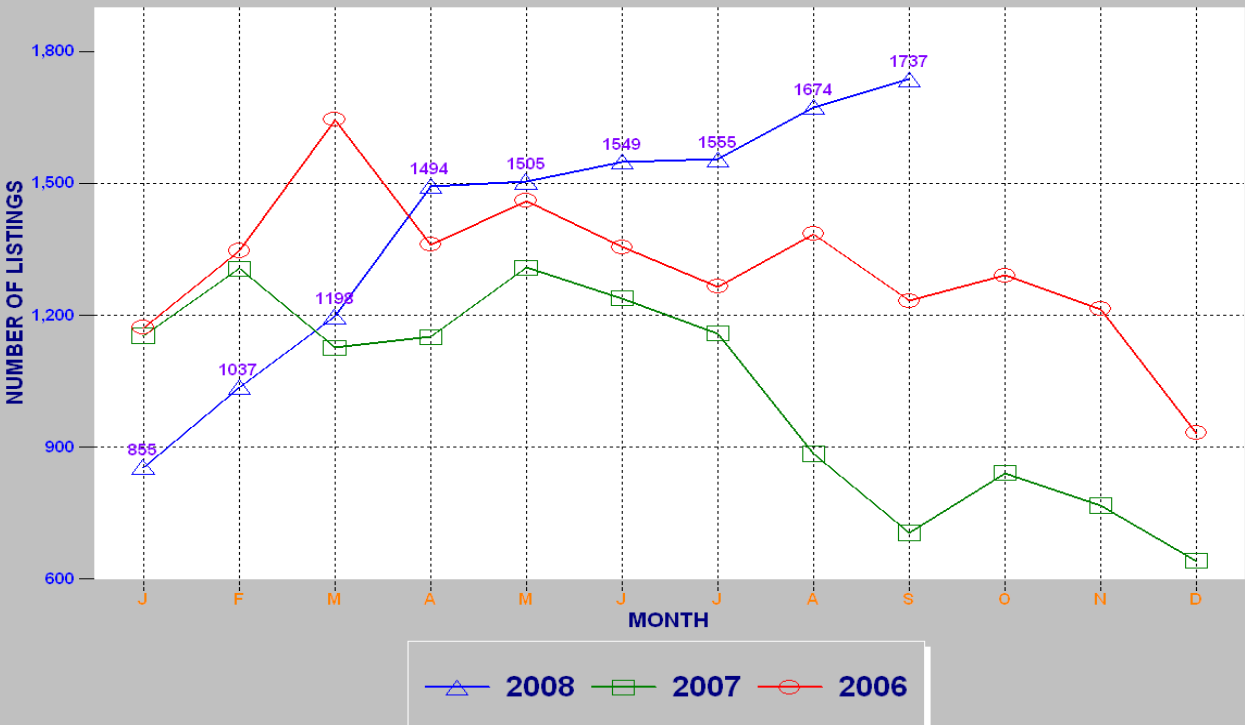

RESIDENTIAL INVENTORY

SRAR SFV DIVISION SEPTEMBER 2008

NEW LISTINGS

SRAR SFV DIVISION SEPTEMBER 2008

RESIDENTIAL ESCROWS CLOSED

SRAR SFV DIVISION SEPTEMBER 2008

RESIDENTIAL ESCROWS OPENED

SRAR SFV DIVISION SEPTEMBER 2008

SINGLE FAMILY ESCROWS CLOSED

SRAR SFV DIVISION SEPTEMBER 2008

SINGLE FAMILY ESCROWS OPENED

SRAR SFV DIVISION SEPTEMBER 2008

SINGLE FAMILY SALES BY PRICE

SRAR SFV DIVISION SEPTEMBER 2008

SINGLE FAMILY INVENTORY BY PRICE