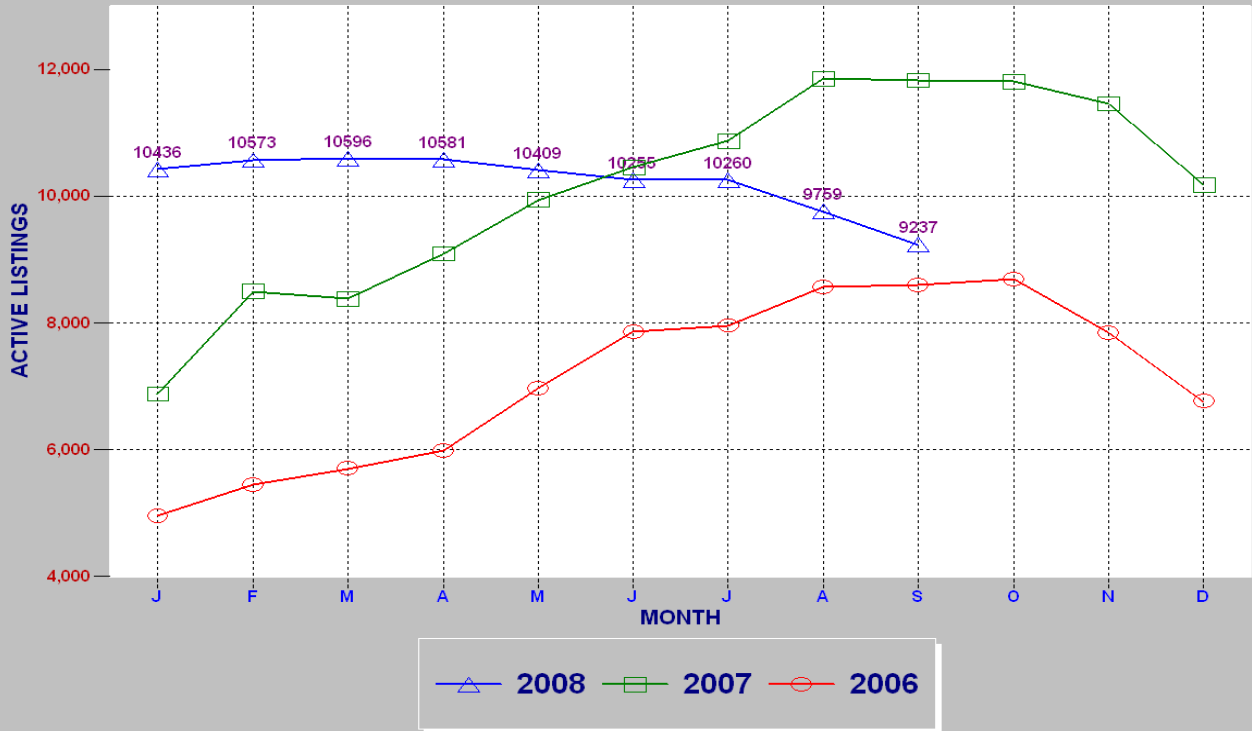

RESIDENTIAL INVENTORY

SRAR SFV DIVISION SEPTEMBER 2008

NEW LISTINGS

SRAR SFV DIVISION SEPTEMBER 2008

RESIDENTIAL ESCROWS CLOSED

SRAR SFV DIVISION SEPTEMBER 2008

RESIDENTIAL ESCROWS OPENED

SRAR SFV DIVISION SEPTEMBER 2008

SINGLE FAMILY ESCROWS CLOSED

SRAR SFV DIVISION SEPTEMBER 2008

SINGLE FAMILY ESCROWS OPENED

SRAR SFV DIVISION SEPTEMBER 2008

SINGLE FAMILY SALES BY PRICE

SRAR SFV DIVISION SEPTEMBER 2008

SINGLE FAMILY INVENTORY BY PRICE