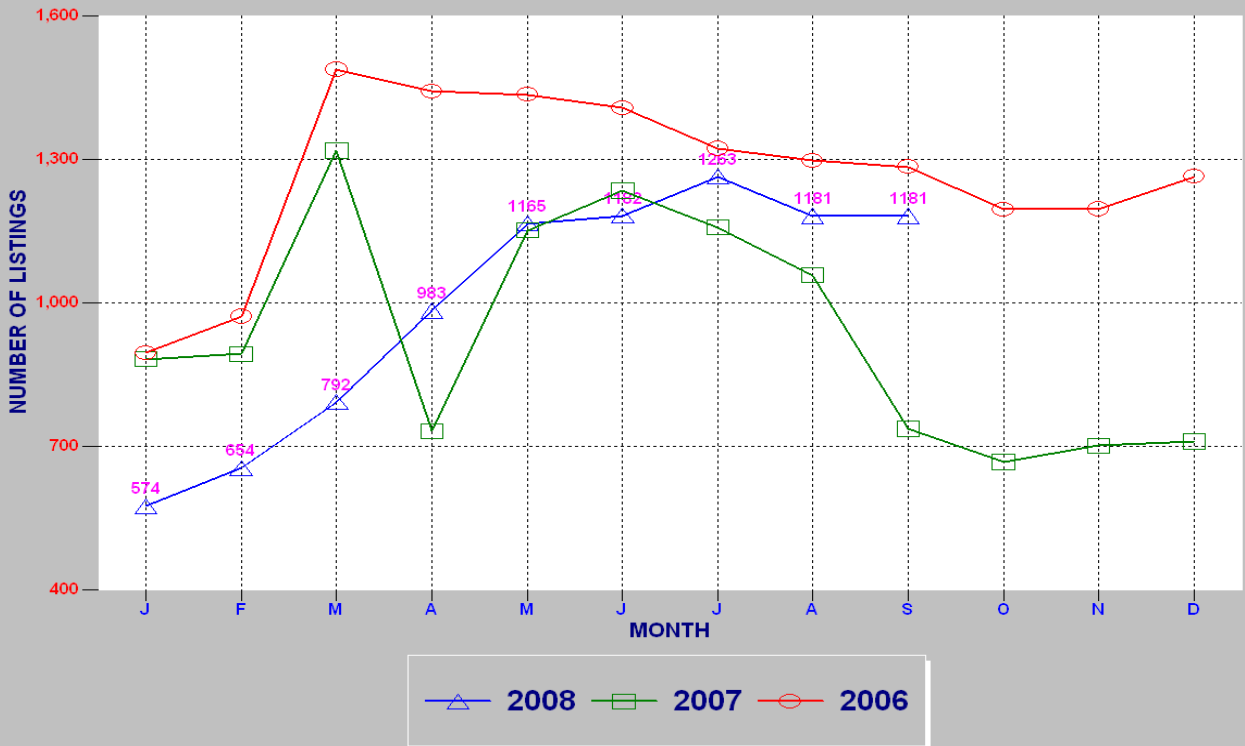

RESIDENTIAL INVENTORY

SRAR SFV DIVISION SEPTEMBER 2008

NEW LISTINGS

SRAR SFV DIVISION SEPTEMBER 2008

RESIDENTIAL ESCROWS CLOSED

SRAR SFV DIVISION SEPTEMBER 2008

RESIDENTIAL ESCROWS OPENED

SRAR SFV DIVISION SEPTEMBER 2008

SINGLE FAMILY ESCROWS CLOSED

SRAR SFV DIVISION SEPTEMBER 2008

SINGLE FAMILY ESCROWS OPENED

SRAR SFV DIVISION SEPTEMBER 2008

SINGLE FAMILY SALES BY PRICE

SRAR SFV DIVISION SEPTEMBER 2008

SINGLE FAMILY INVENTORY BY PRICE