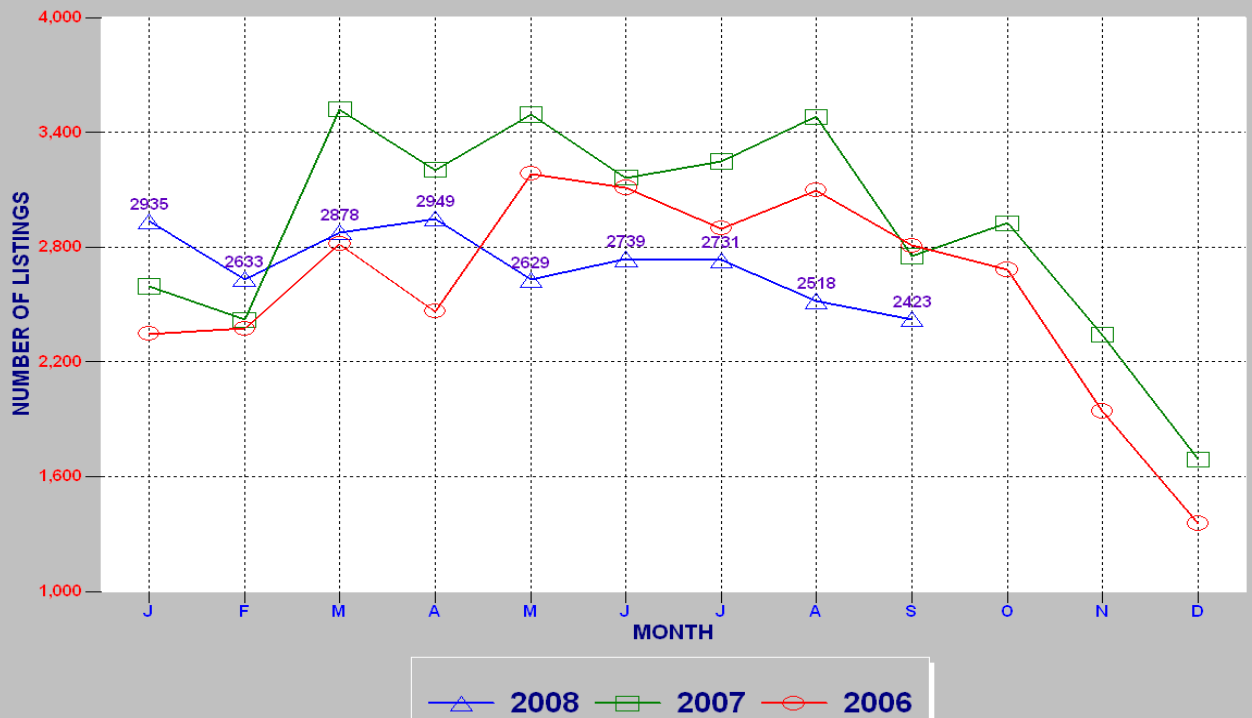

RESIDENTIAL INVENTORY

SRAR SFV DIVISION SEPTEMBER 2008

NEW LISTINGS

SRAR SFV DIVISION SEPTEMBER 2008

RESIDENTIAL ESCROWS CLOSED

SRAR SFV DIVISION SEPTEMBER 2008

RESIDENTIAL ESCROWS OPENED

SRAR SFV DIVISION SEPTEMBER 2008

SINGLE FAMILY ESCROWS CLOSED

SRAR SFV DIVISION SEPTEMBER 2008

SINGLE FAMILY ESCROWS OPENED

SRAR SFV DIVISION SEPTEMBER 2008

SINGLE FAMILY SALES BY PRICE

SRAR SFV DIVISION SEPTEMBER 2008

SINGLE FAMILY INVENTORY BY PRICE