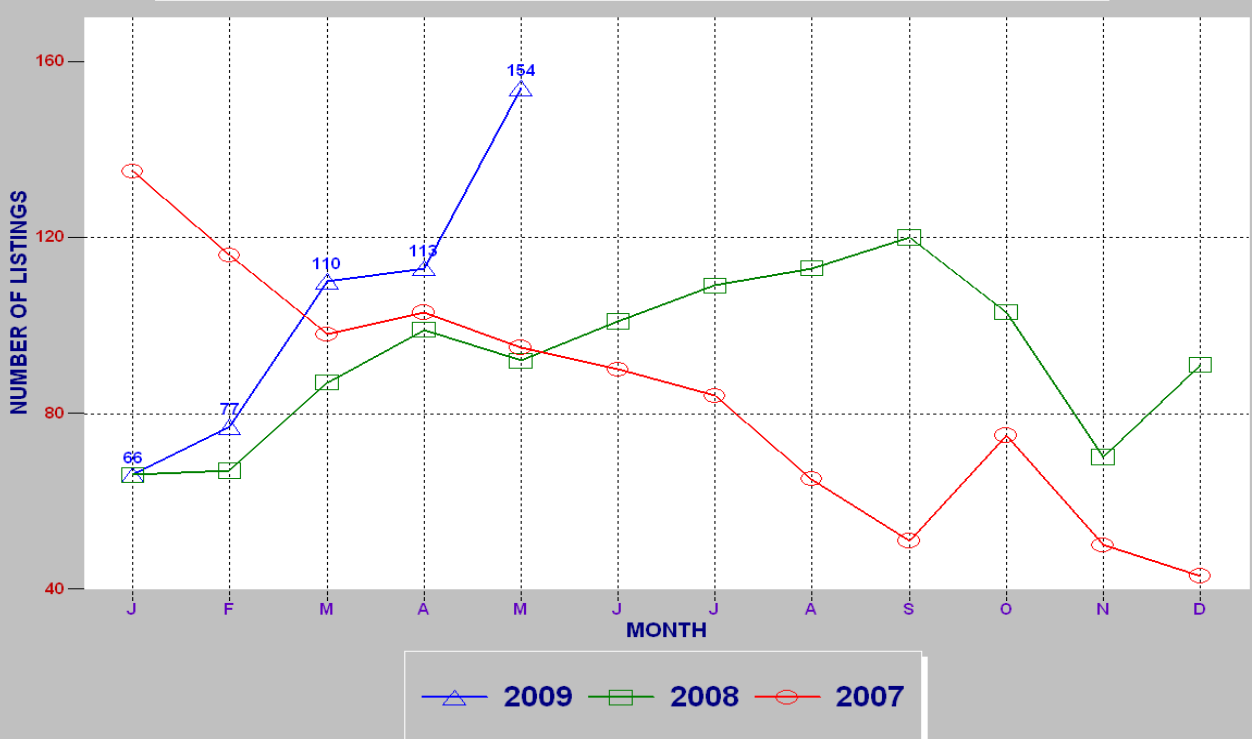

CONDO ESCROWS OPENED SRAR SCV DIVISION MAY 2009