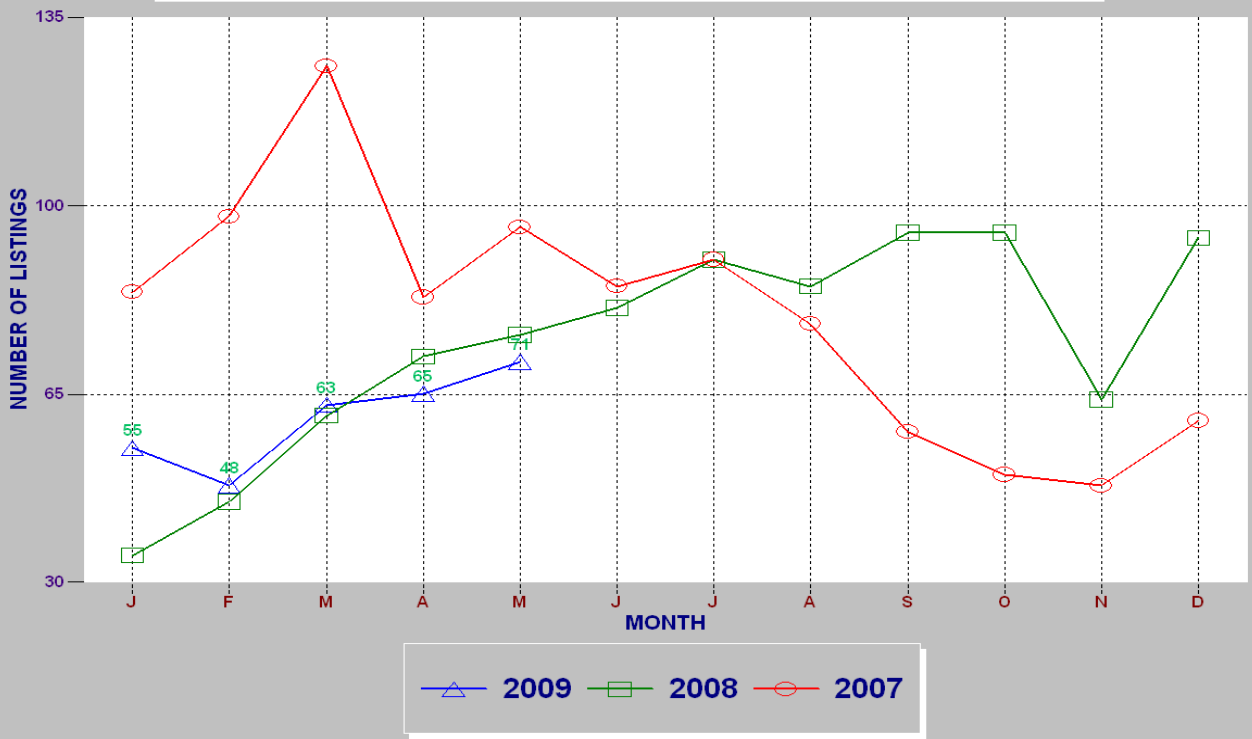

CONDO ESCROWS CLOSED SRAR SCV DIVISION MAY 2009