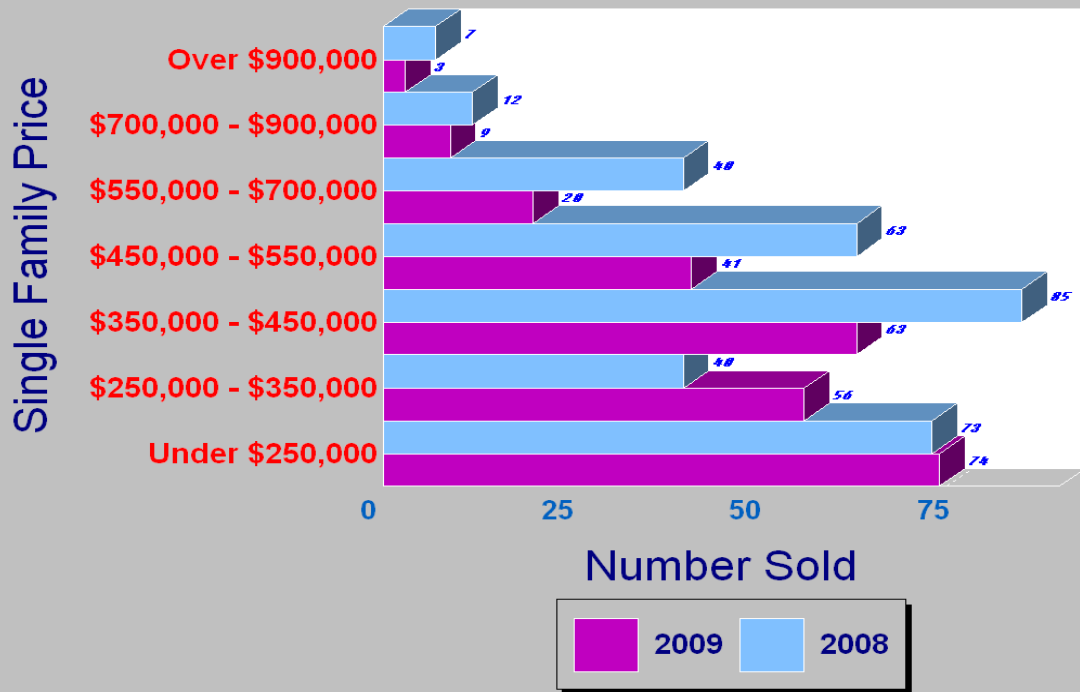

SINGLE FAMILY SALES BY PRICE

SRAR SCV DIVISION MAY 2009