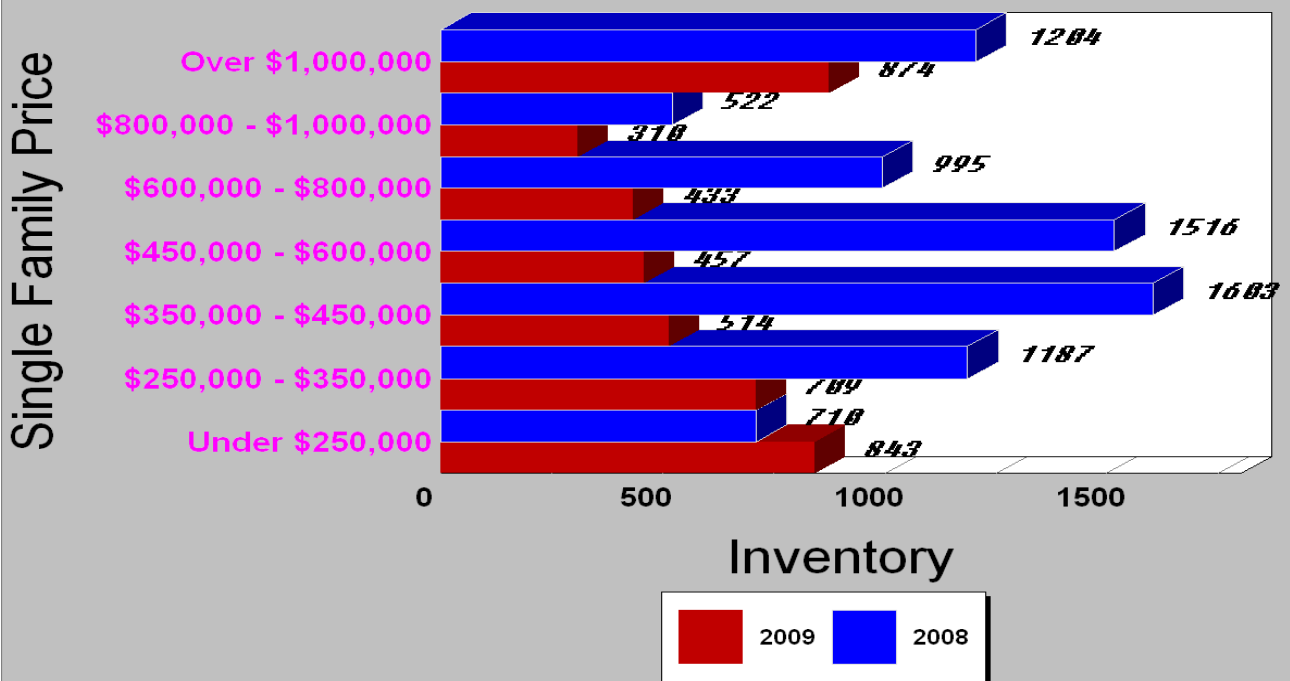

SINGLE FAMILY INVENTORY BY PRICE

SRAR SFV DIVISION MAY 2009