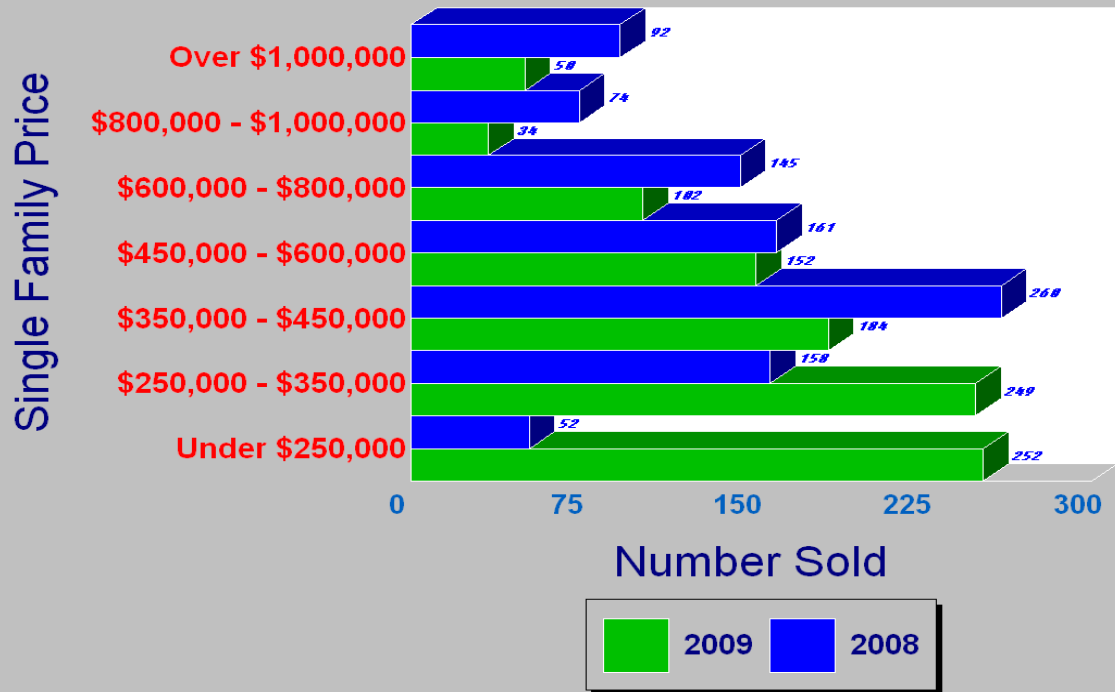

SINGLE FAMILY SALES BY PRICE

SRAR SFV DIVISION MAY 2009