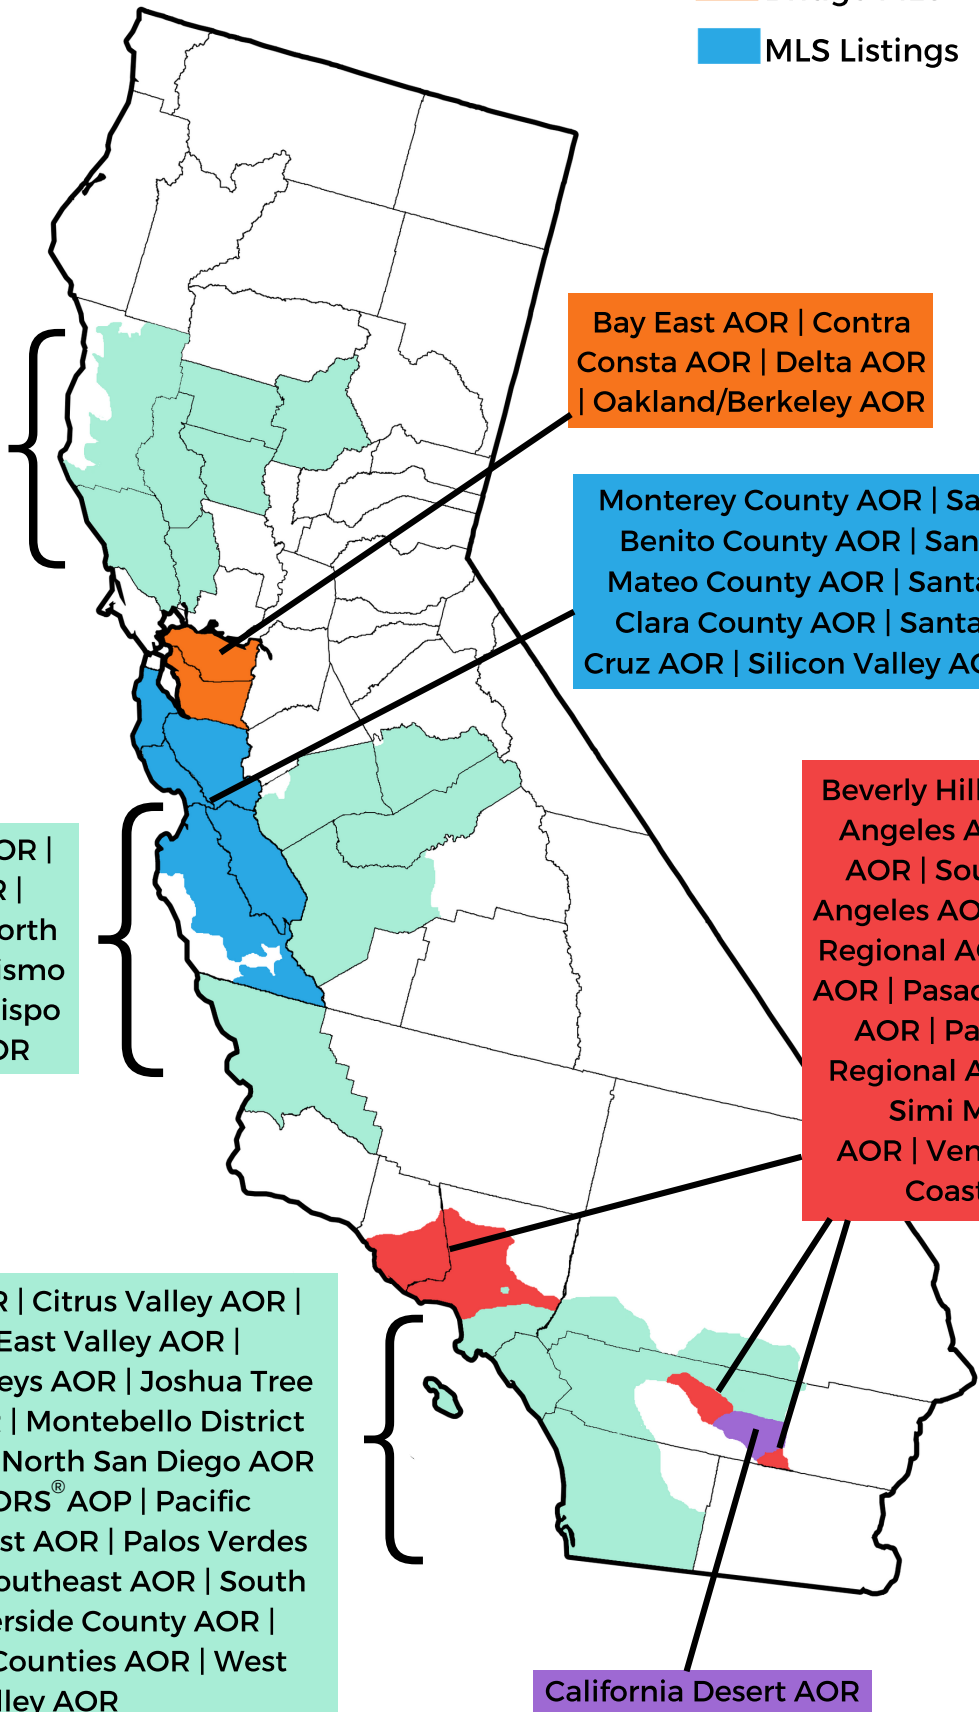

Bridge MLS

- Bay East AOR | Contra Costa AOR | Delta AOR | Oakland/Berkeley AOR

MLS Listings

- Monterey County AOR | San Benito County AOR | San Mateo County AOR | Santa Clara County AOR | Santa Cruz AOR | Silicon Valley AOR

DATA SHARE AREAS

- CARETS
- California Desert
- CRMLS
- Bridge MLS
- MLS Listings

Lake County AOR | North Bay AOR | Oroville AOR | Paradise AOR | Sierra North Valley AOR

Bay East AOR | Contra Costa AOR | Delta AOR | Oakland/Berkeley AOR

Monterey County AOR | San Benito County AOR | San Mateo County AOR | Santa Clara County AOR | Santa Cruz AOR | Silicon Valley AOR

Fresno AOR | Madera AOR | Mariposa County BOR | Merced County AOR | North San Luis Obispo AOR | Pismo Coast AOR | San Luis Obispo AOR | Scenic Coast AOR

Beverly Hills/Greater Los Angeles AOR | Malibu AOR | Southwest Los Angeles AOR | Southland Regional AOR | Glendale AOR | Pasadena-Foothills AOR | Palm Springs Regional AOR | Conejo Simi Moorpark AOR | Ventura County Coastal AOR