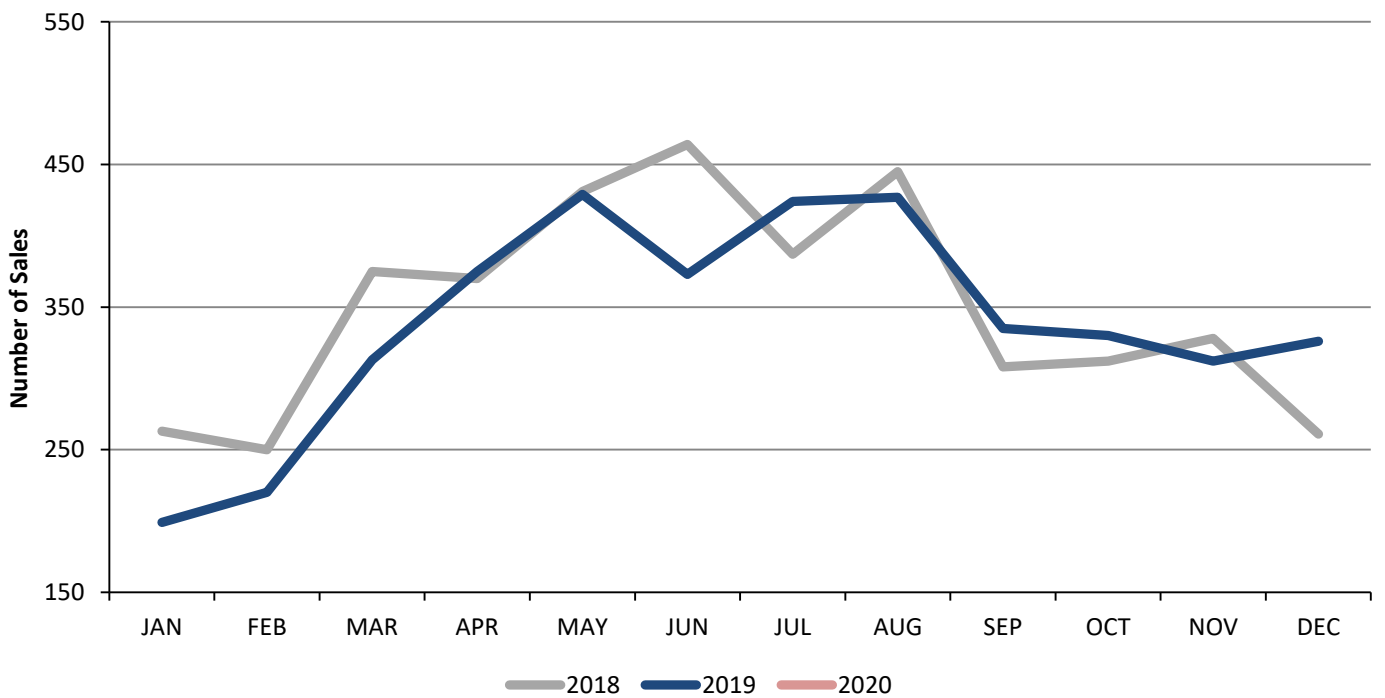

Residential Escrows Opened Santa Clarita Valley - January 2020

Residential Escrows Closed Santa Clarita Valley - January 2020

Condo Escrows Opened Santa Clarita Valley - January 2020

Condo Escrows Closed Santa Clarita Valley - January 2020

Single Family Escrows Opened Santa Clarita Valley - January 2020

Single Family Escrows Closed Santa Clarita Valley - January 2020

Single Family Sales by Price Santa Clarita Valley - January 2020

Condo Sales by Price Santa Clarita Valley - January 2020