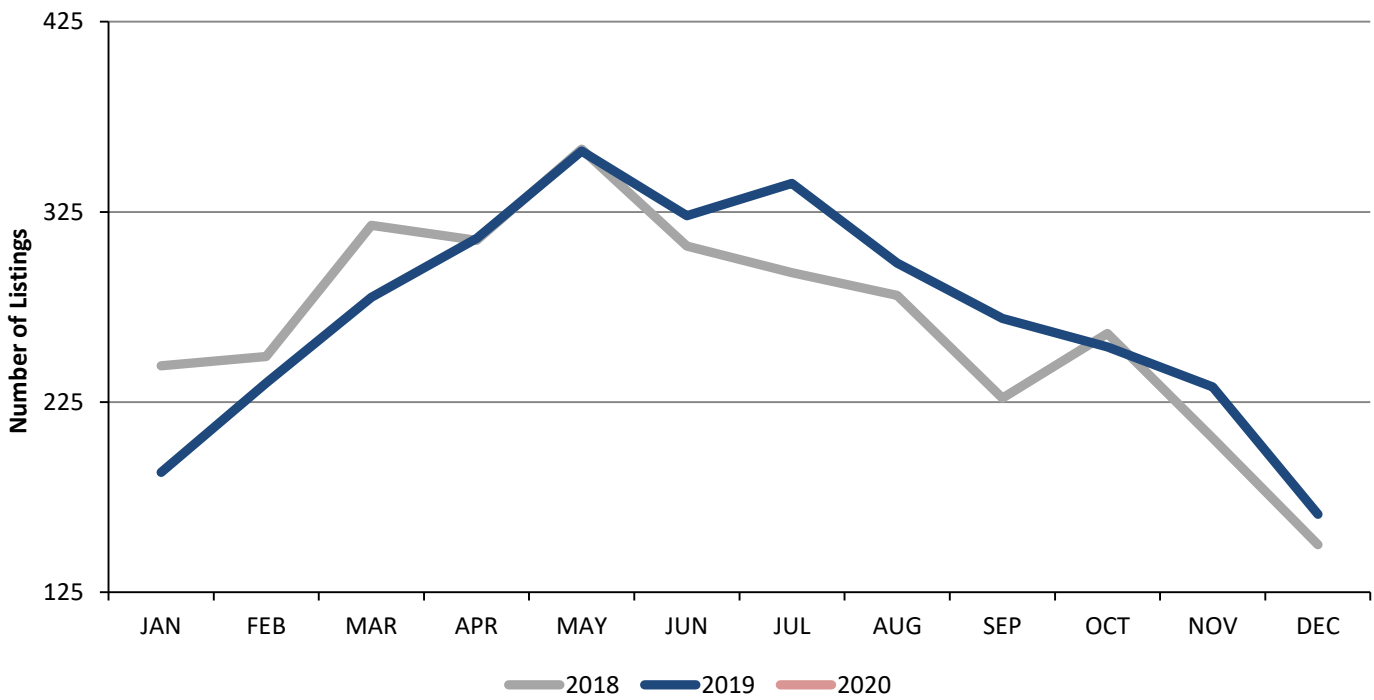

Residential Escrows Opened Santa Clarita Valley - January 2020

Residential Escrows Closed Santa Clarita Valley - January 2020

Condo Escrows Opened Santa Clarita Valley - January 2020

Condo Escrows Closed Santa Clarita Valley - January 2020

Single Family Escrows Opened Santa Clarita Valley - January 2020

Single Family Escrows Closed Santa Clarita Valley - January 2020

Single Family Sales by Price Santa Clarita Valley - January 2020

Condo Sales by Price Santa Clarita Valley - January 2020