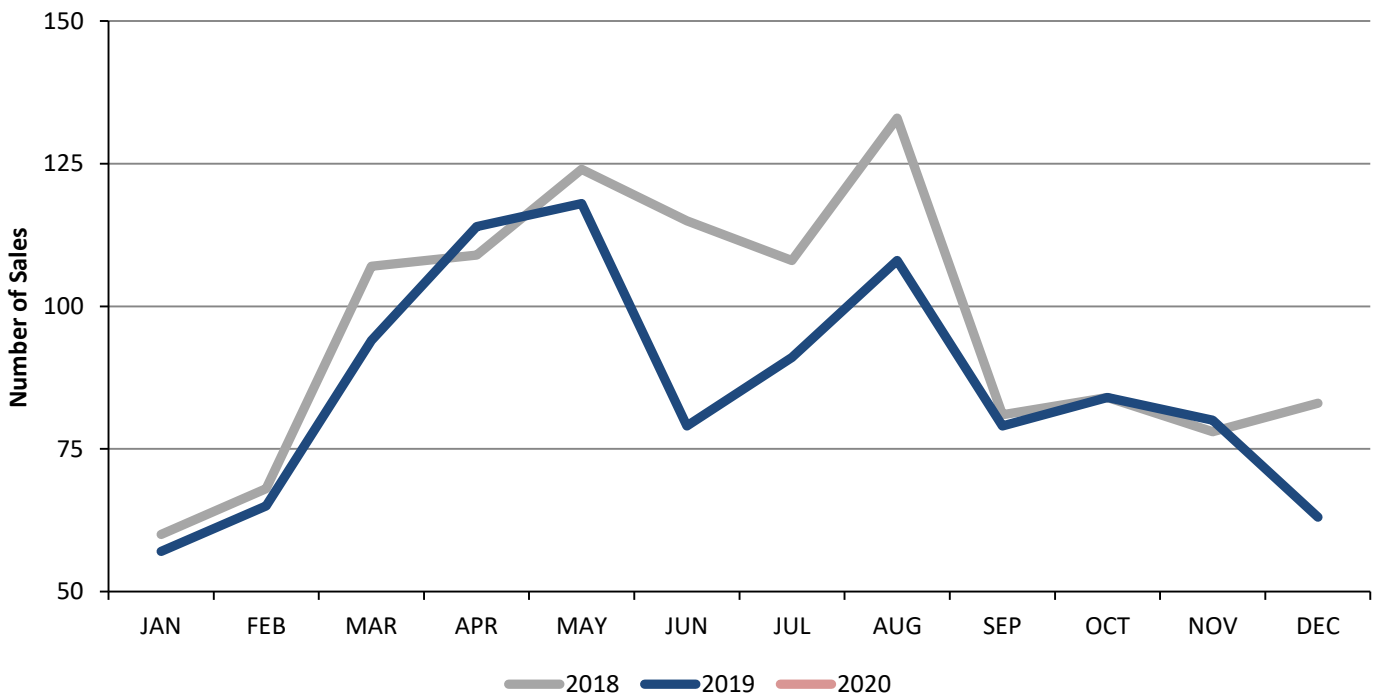

Residential Escrows Opened Santa Clarita Valley - January 2020

Residential Escrows Closed Santa Clarita Valley - January 2020

Condo Escrows Opened Santa Clarita Valley - January 2020

Condo Escrows Closed Santa Clarita Valley - January 2020

Single Family Escrows Opened Santa Clarita Valley - January 2020

Single Family Escrows Closed Santa Clarita Valley - January 2020

Single Family Sales by Price Santa Clarita Valley - January 2020

Condo Sales by Price Santa Clarita Valley - January 2020