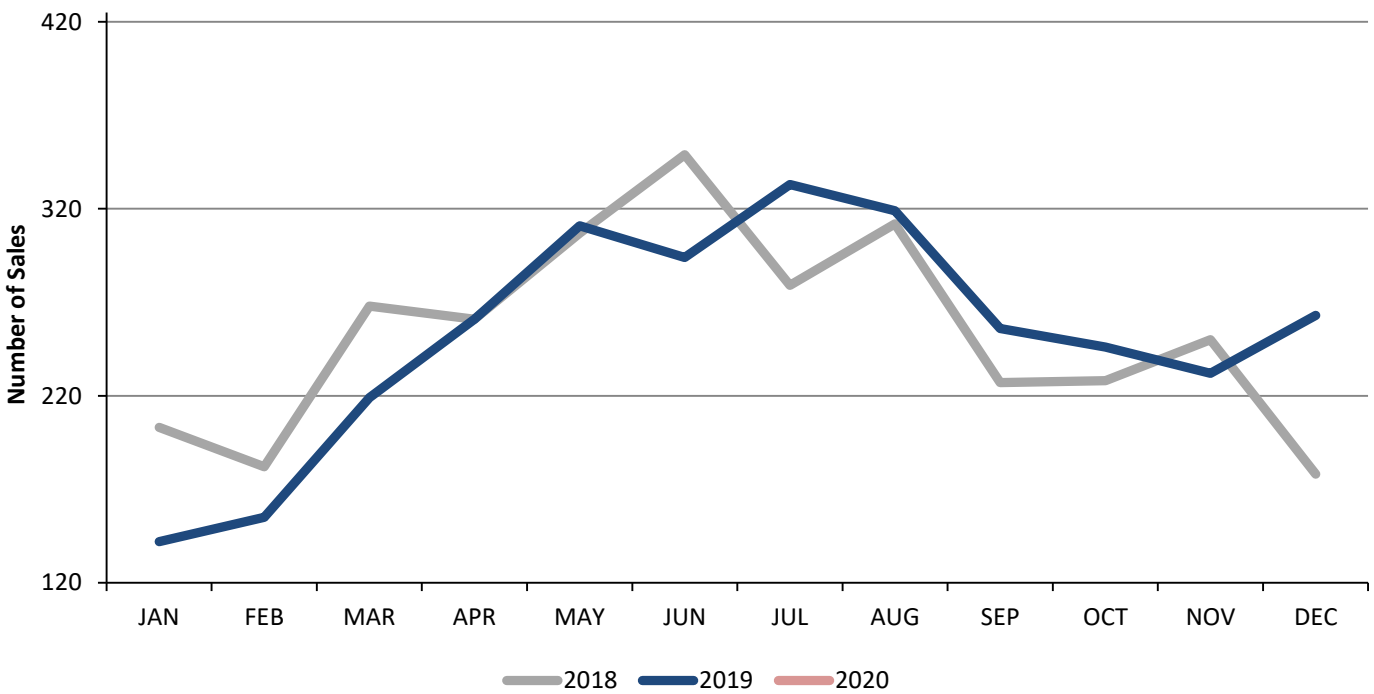

Residential Escrows Opened Santa Clarita Valley - January 2020

Residential Escrows Closed Santa Clarita Valley - January 2020

Condo Escrows Opened Santa Clarita Valley - January 2020

Condo Escrows Closed Santa Clarita Valley - January 2020

Single Family Escrows Opened Santa Clarita Valley - January 2020

Single Family Escrows Closed Santa Clarita Valley - January 2020

Single Family Sales by Price Santa Clarita Valley - January 2020

Condo Sales by Price Santa Clarita Valley - January 2020