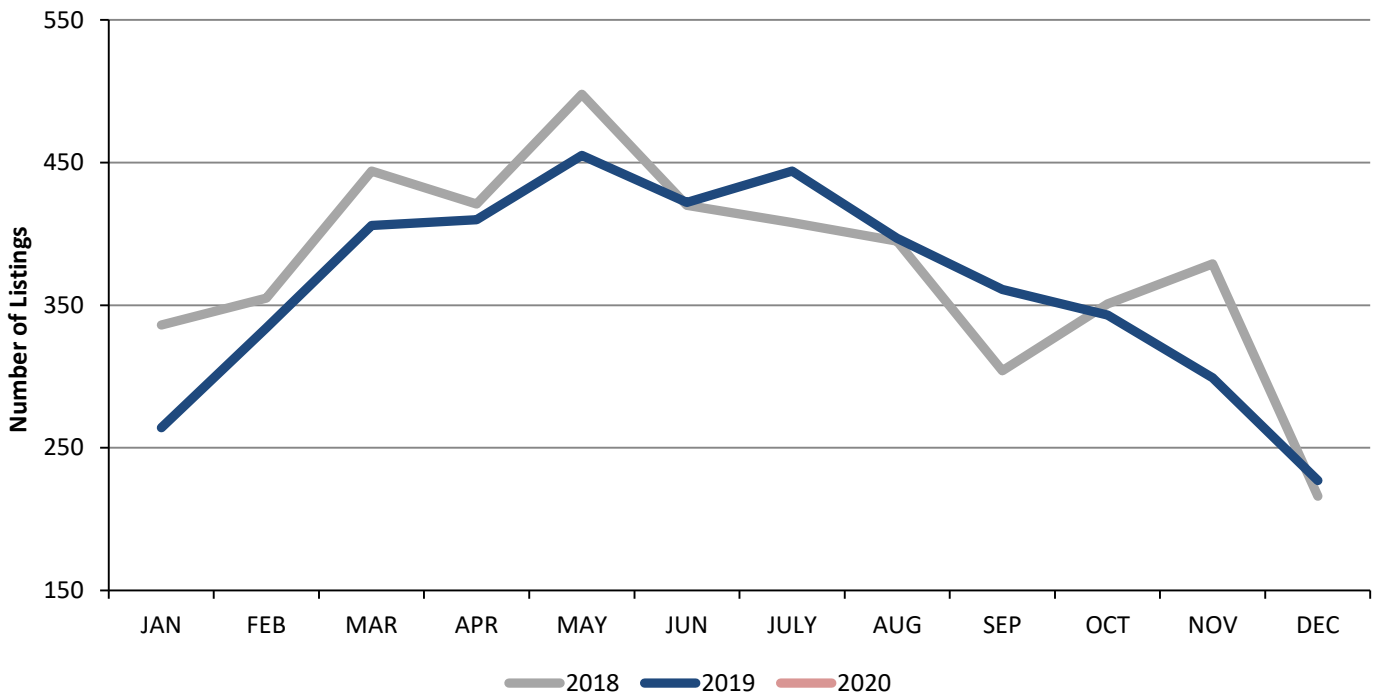

Residential Escrows Opened Santa Clarita Valley - January 2020

Residential Escrows Closed Santa Clarita Valley - January 2020

Condo Escrows Opened Santa Clarita Valley - January 2020

Condo Escrows Closed Santa Clarita Valley - January 2020

Single Family Escrows Opened Santa Clarita Valley - January 2020

Single Family Escrows Closed Santa Clarita Valley - January 2020

Single Family Sales by Price Santa Clarita Valley - January 2020

Condo Sales by Price Santa Clarita Valley - January 2020