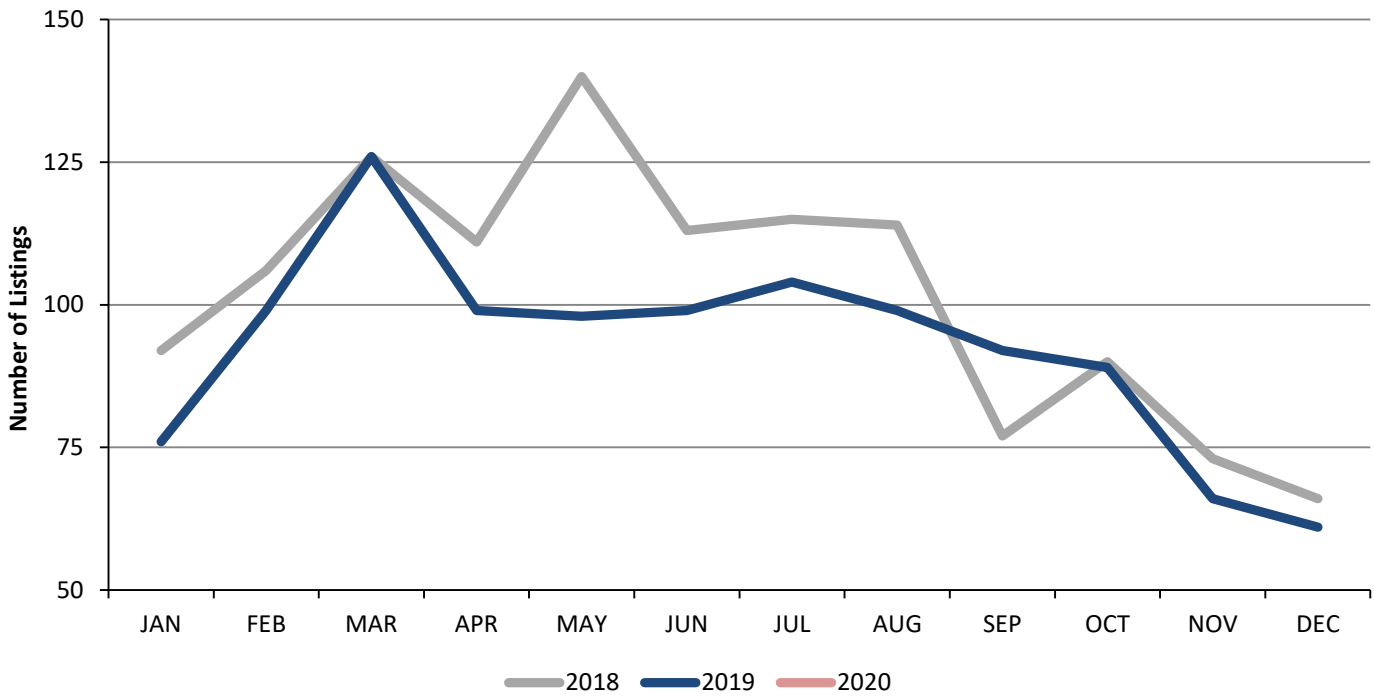

Residential Escrows Opened Santa Clarita Valley - January 2020

Residential Escrows Closed Santa Clarita Valley - January 2020

Condo Escrows Opened Santa Clarita Valley - January 2020

Condo Escrows Closed Santa Clarita Valley - January 2020

Single Family Escrows Opened Santa Clarita Valley - January 2020

Single Family Escrows Closed Santa Clarita Valley - January 2020

Single Family Sales by Price Santa Clarita Valley - January 2020

Condo Sales by Price Santa Clarita Valley - January 2020