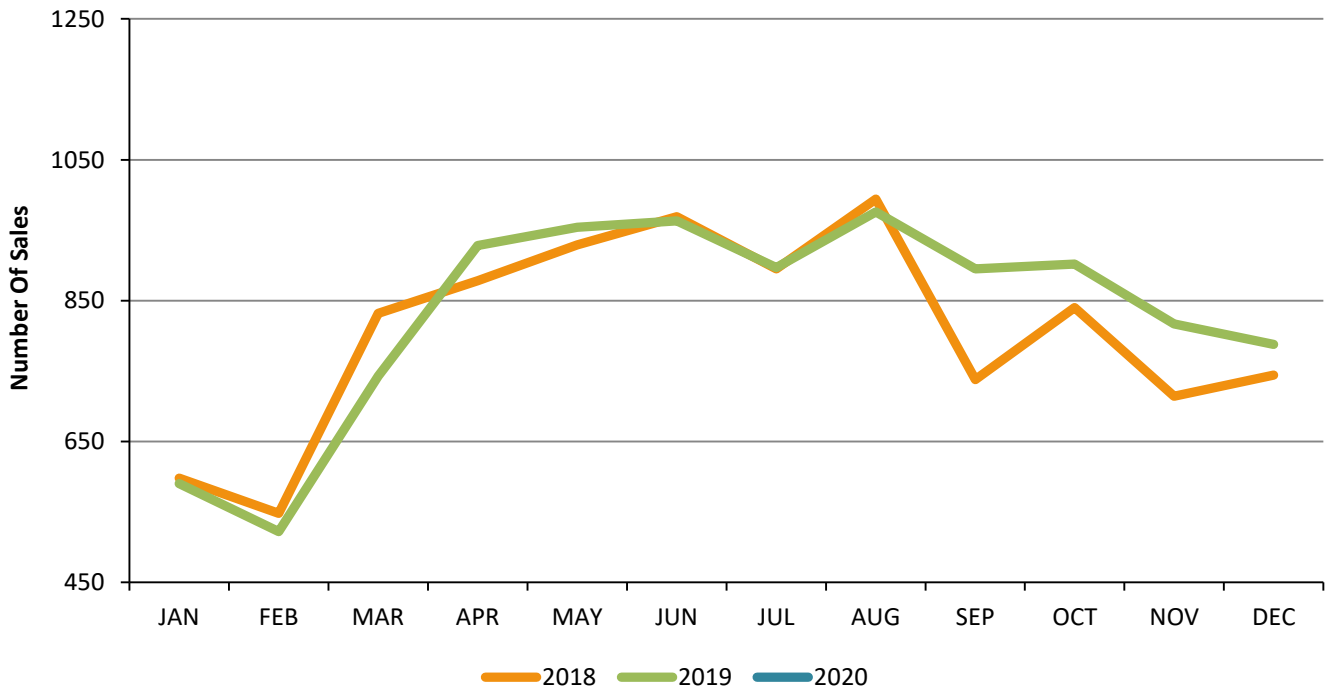

Single Family Escrows Closed San Fernando Valley - January 2020