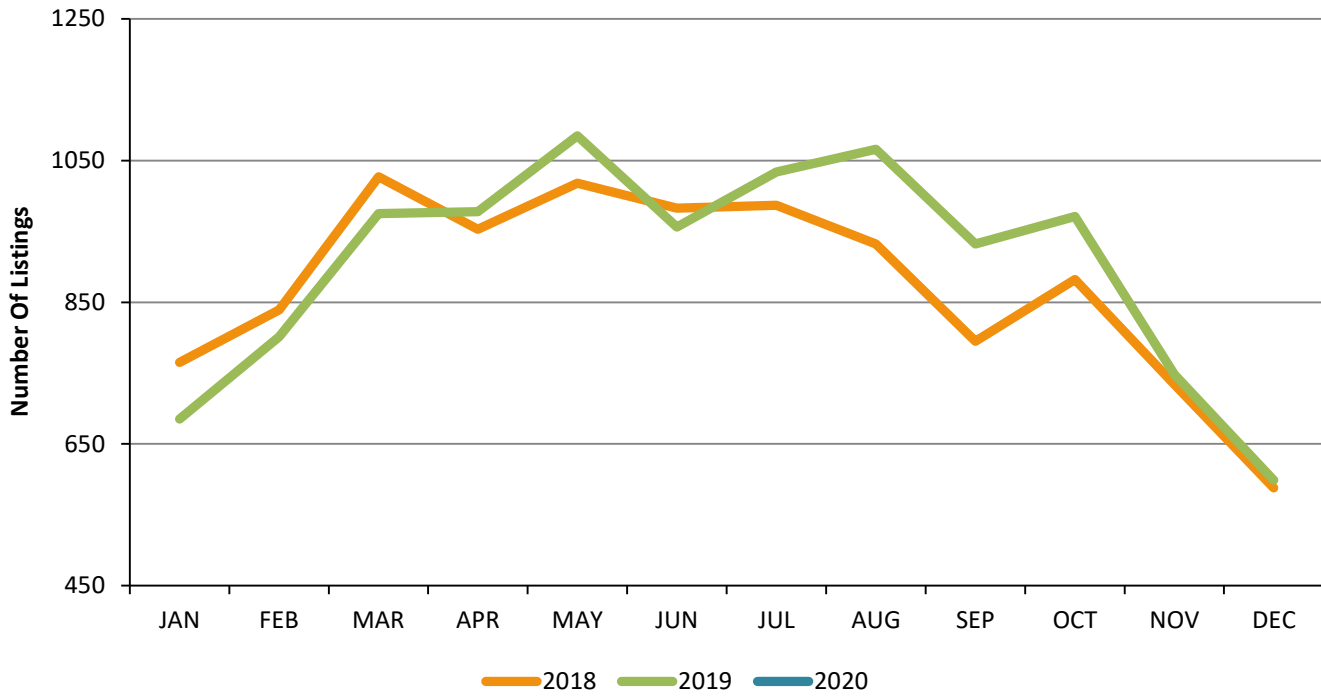

Single Family Escrows Opened San Fernando Valley - January 2020