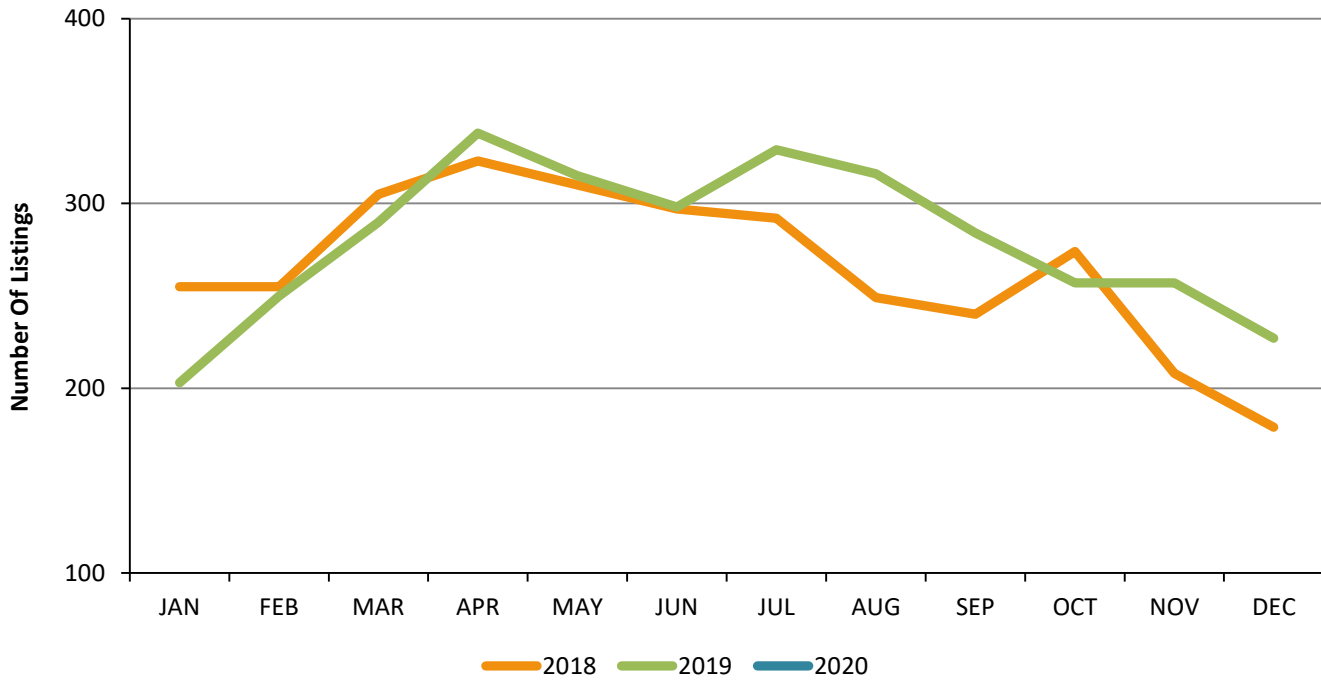

Condo Escrows Opened San Fernando Valley - January 2020