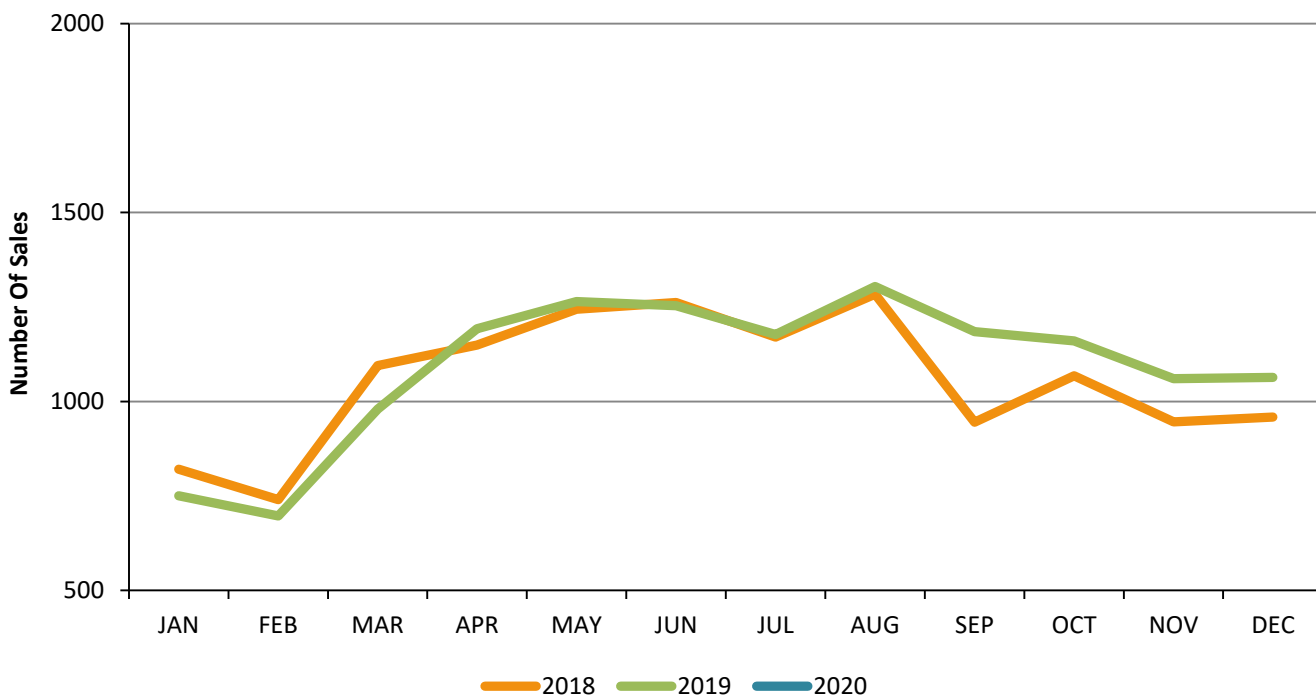

## Residential Escrows Opened San Fernando Valley - January 2020

## Residential Escrows Closed San Fernando Valley - January 2020