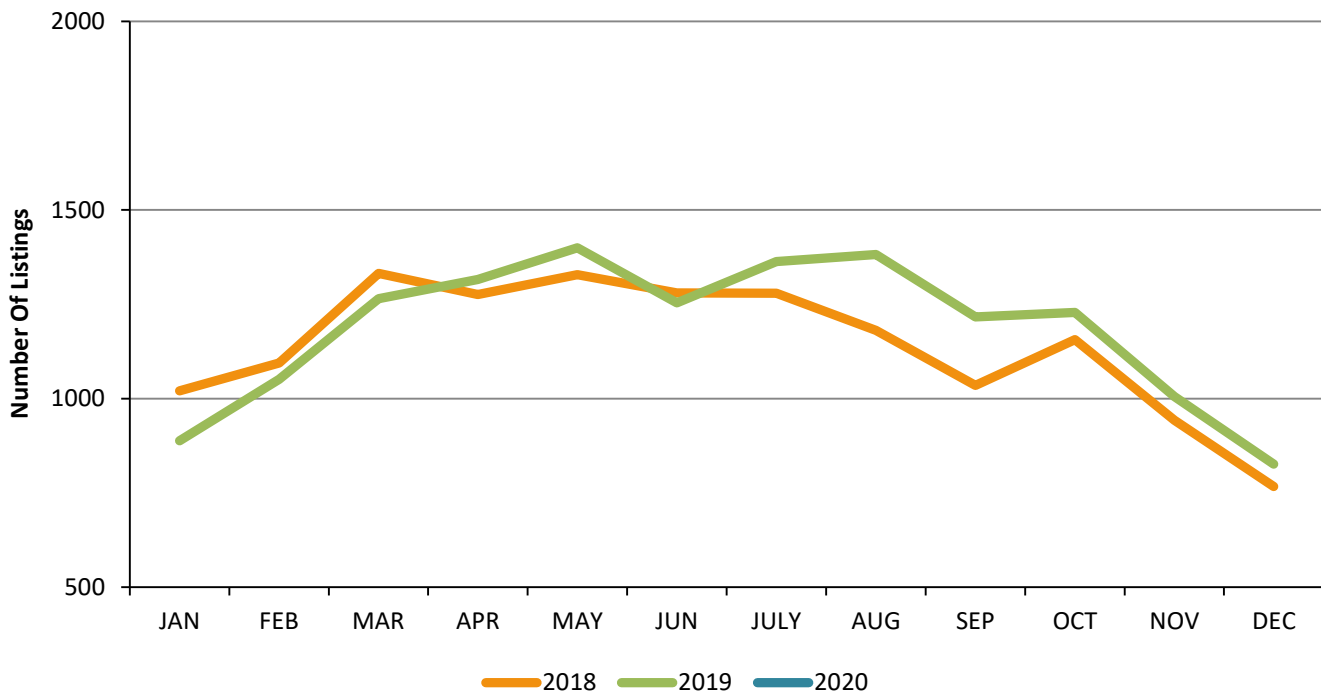

## Residential Escrows Opened San Fernando Valley - January 2020