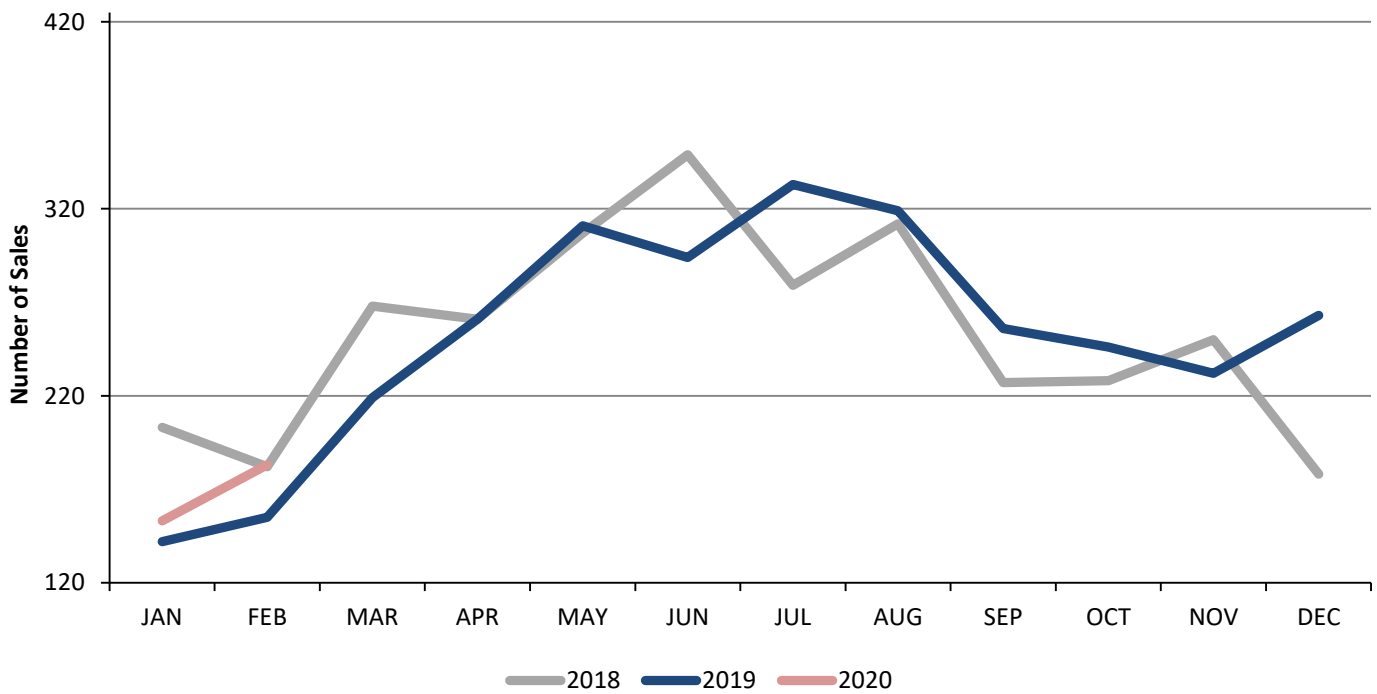

Condo Escrows Opened Santa Clarita Valley - February 2020

Condo Escrows Closed Santa Clarita Valley - February 2020

Single Family Escrows Opened Santa Clarita Valley - February 2020

Single Family Escrows Closed Santa Clarita Valley - February 2020

Single Family Sales by Price Santa Clarita Valley - February 2020

Condo Sales by Price Santa Clarita Valley - February 2020

Single Family Inventory by Price Santa Clarita Valley - February 2020

Condo Inventory by Price Santa Clarita Valley - February 2020