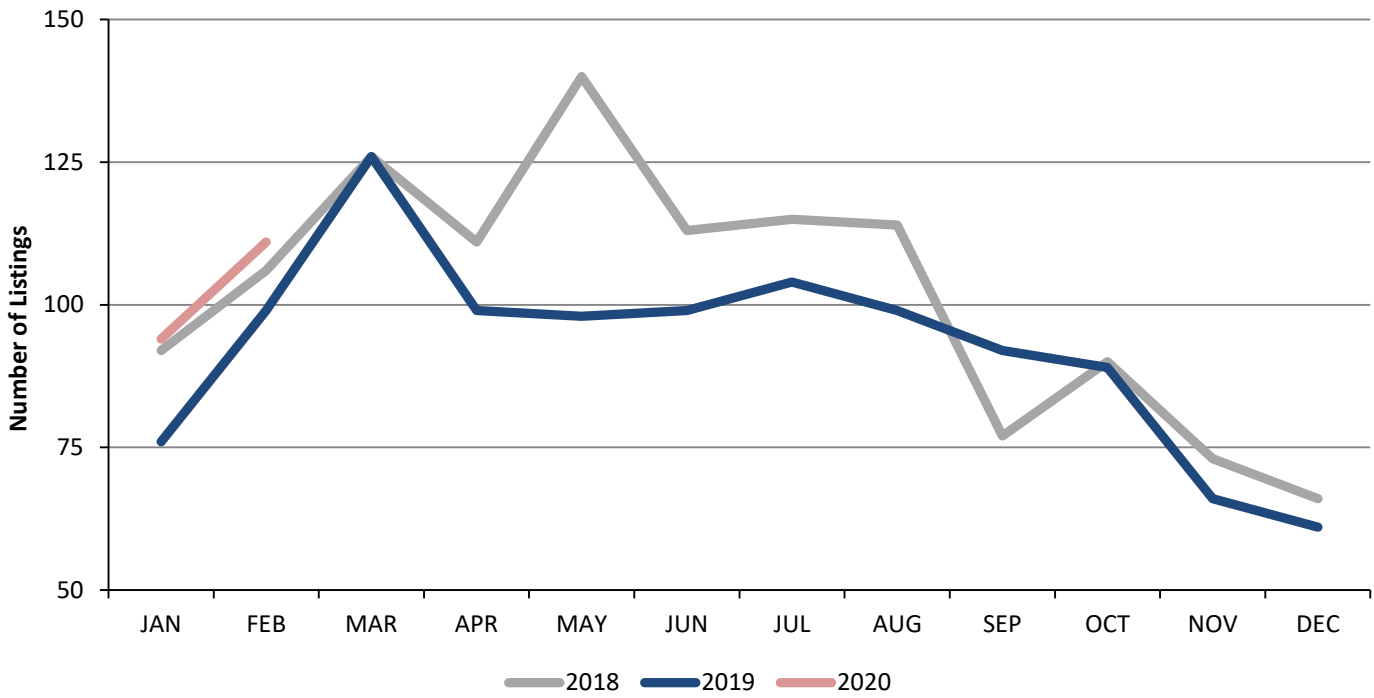

Condo Escrows Opened Santa Clarita Valley - February 2020

Condo Escrows Closed Santa Clarita Valley - February 2020

Single Family Escrows Opened Santa Clarita Valley - February 2020

Single Family Escrows Closed Santa Clarita Valley - February 2020

Single Family Sales by Price Santa Clarita Valley - February 2020

Condo Sales by Price Santa Clarita Valley - February 2020

Single Family Inventory by Price Santa Clarita Valley - February 2020

Condo Inventory by Price Santa Clarita Valley - February 2020