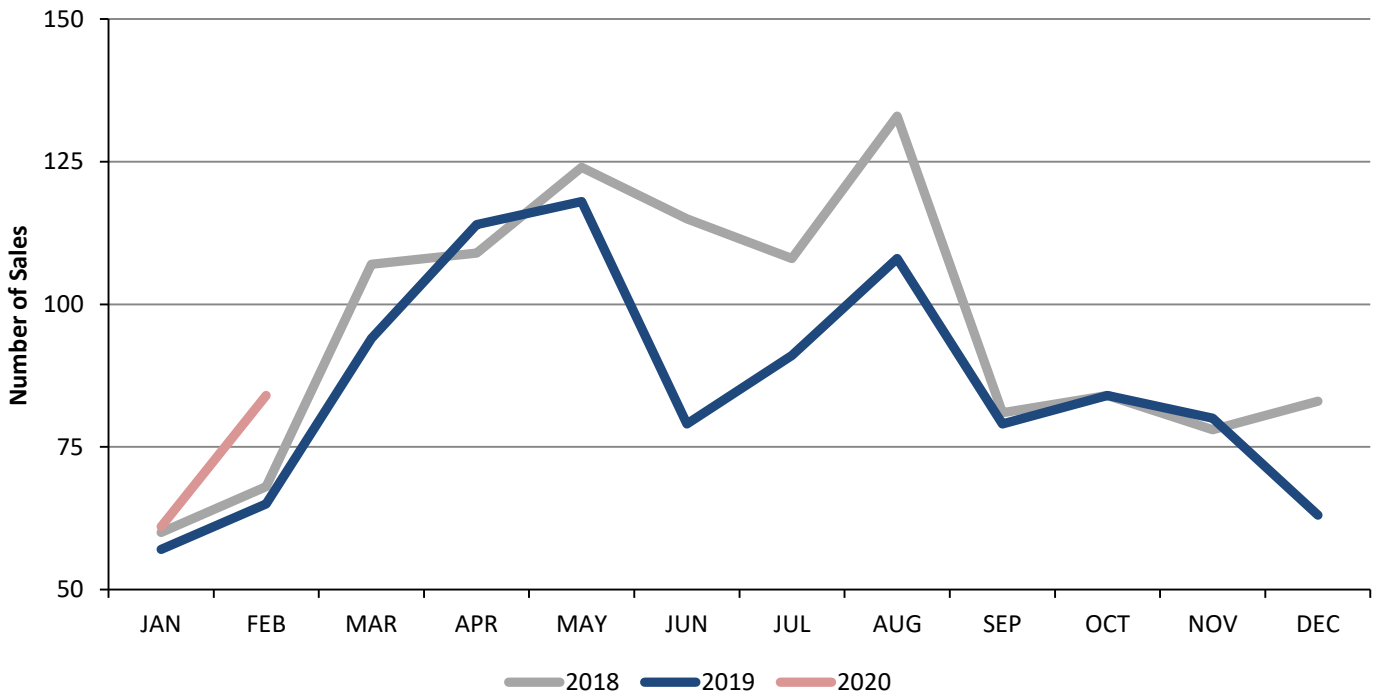

Condo Escrows Opened Santa Clarita Valley - February 2020

Condo Escrows Closed Santa Clarita Valley - February 2020

Single Family Escrows Opened Santa Clarita Valley - February 2020

Single Family Escrows Closed Santa Clarita Valley - February 2020

Single Family Sales by Price Santa Clarita Valley - February 2020

Condo Sales by Price Santa Clarita Valley - February 2020

Single Family Inventory by Price Santa Clarita Valley - February 2020

Condo Inventory by Price Santa Clarita Valley - February 2020