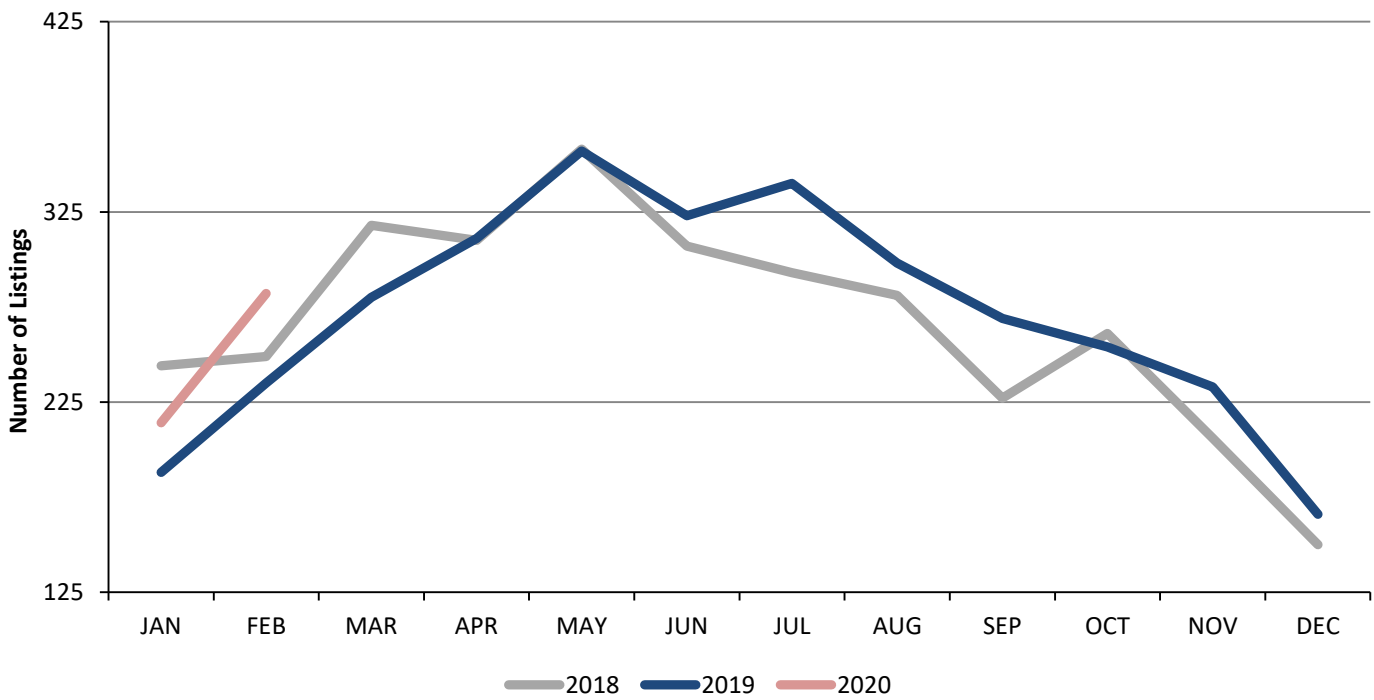

Condo Escrows Opened Santa Clarita Valley - February 2020

Condo Escrows Closed Santa Clarita Valley - February 2020

Single Family Escrows Opened Santa Clarita Valley - February 2020

Single Family Escrows Closed Santa Clarita Valley - February 2020

Single Family Sales by Price Santa Clarita Valley - February 2020

Condo Sales by Price Santa Clarita Valley - February 2020

Single Family Inventory by Price Santa Clarita Valley - February 2020

Condo Inventory by Price Santa Clarita Valley - February 2020