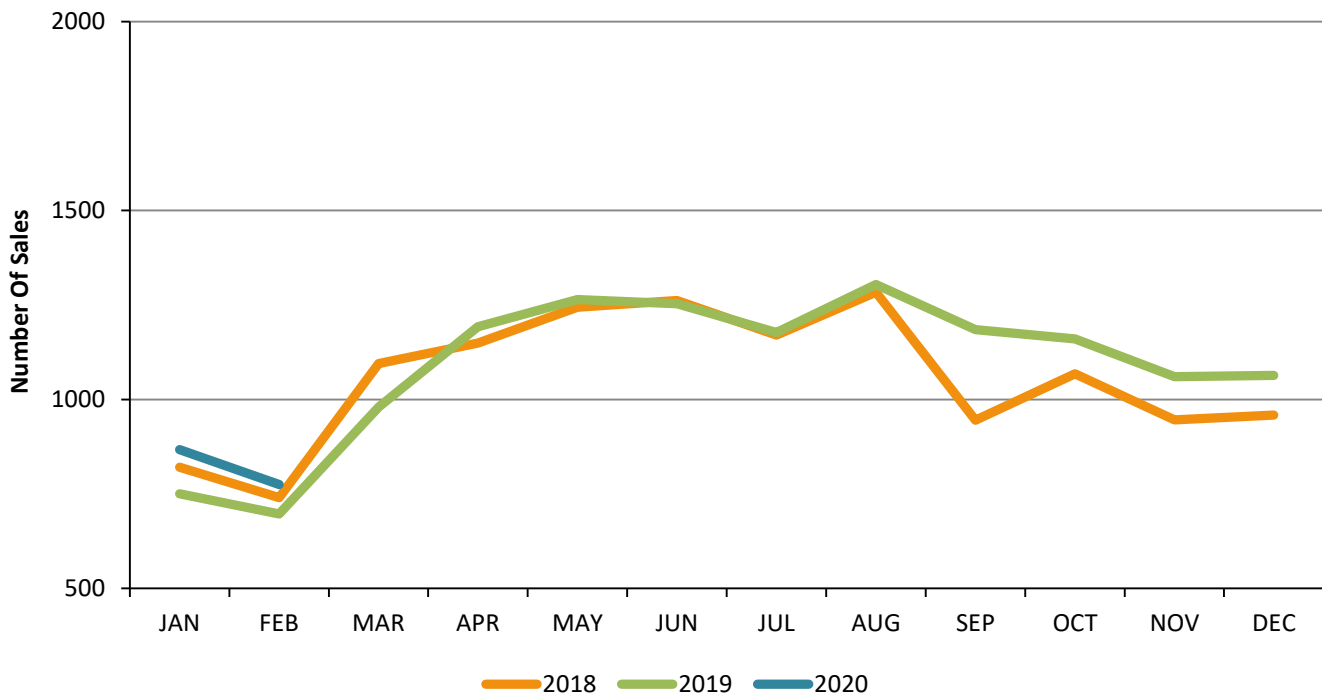

Residential Escrows Opened San Fernando Valley - February 2020

Residential Escrows Closed San Fernando Valley - February 2020

Condo Escrows Opened San Fernando Valley - February 2020

Condo Escrows Closed San Fernando Valley - February 2020

Single Family Sales by Price San Fernando Valley - February 2020

Condo Sales by Price San Fernando Valley - February 2020

Single Family Inventory by Price San Fernando Valley - February 2020

Condo Inventory by Price San Fernando Valley - February 2020