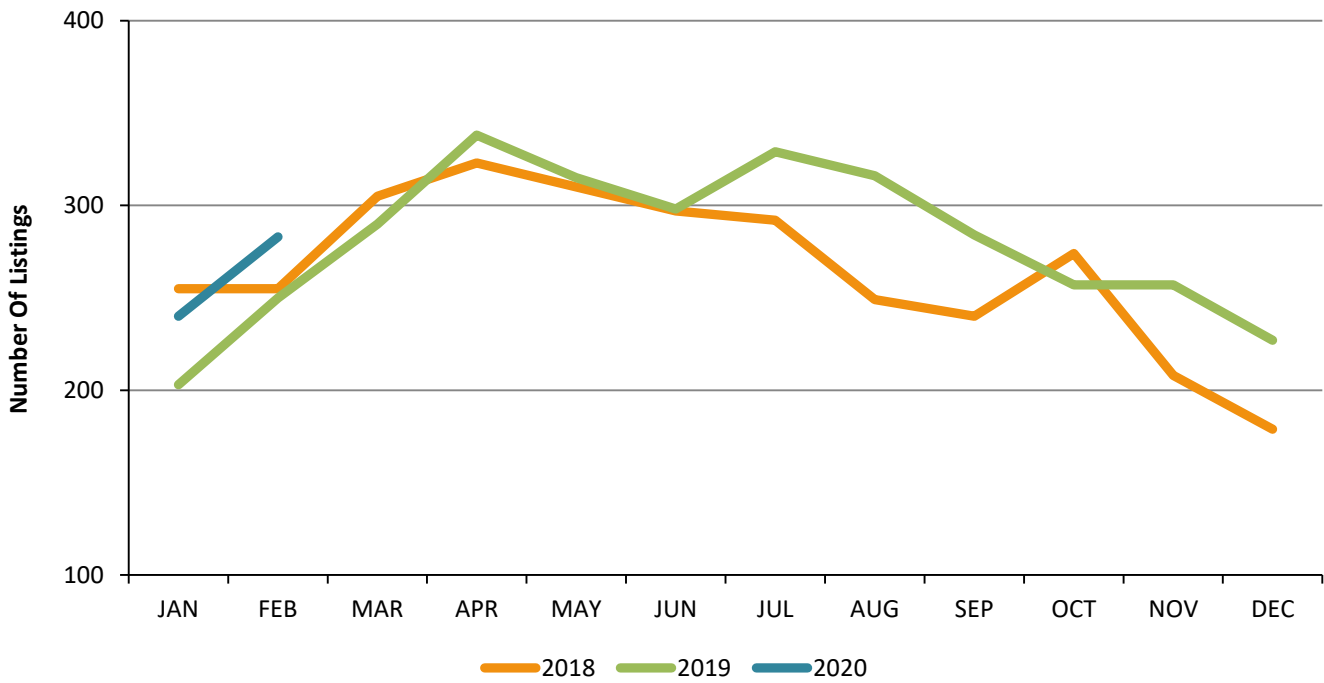

Residential Escrows Opened San Fernando Valley - February 2020

Residential Escrows Closed San Fernando Valley - February 2020

Condo Escrows Opened San Fernando Valley - February 2020

Condo Escrows Closed San Fernando Valley - February 2020