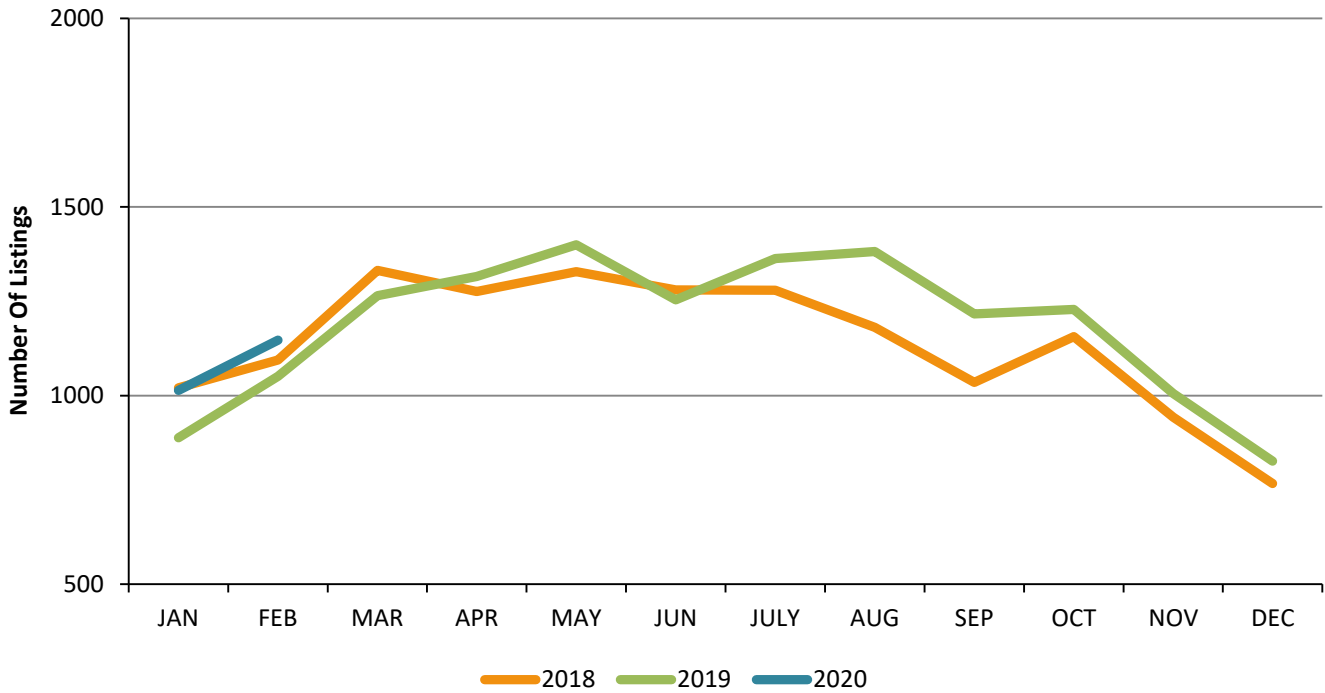

Residential Escrows Opened San Fernando Valley - February 2020

Residential Escrows Closed San Fernando Valley - February 2020

Condo Escrows Opened San Fernando Valley - February 2020

Condo Escrows Closed San Fernando Valley - February 2020