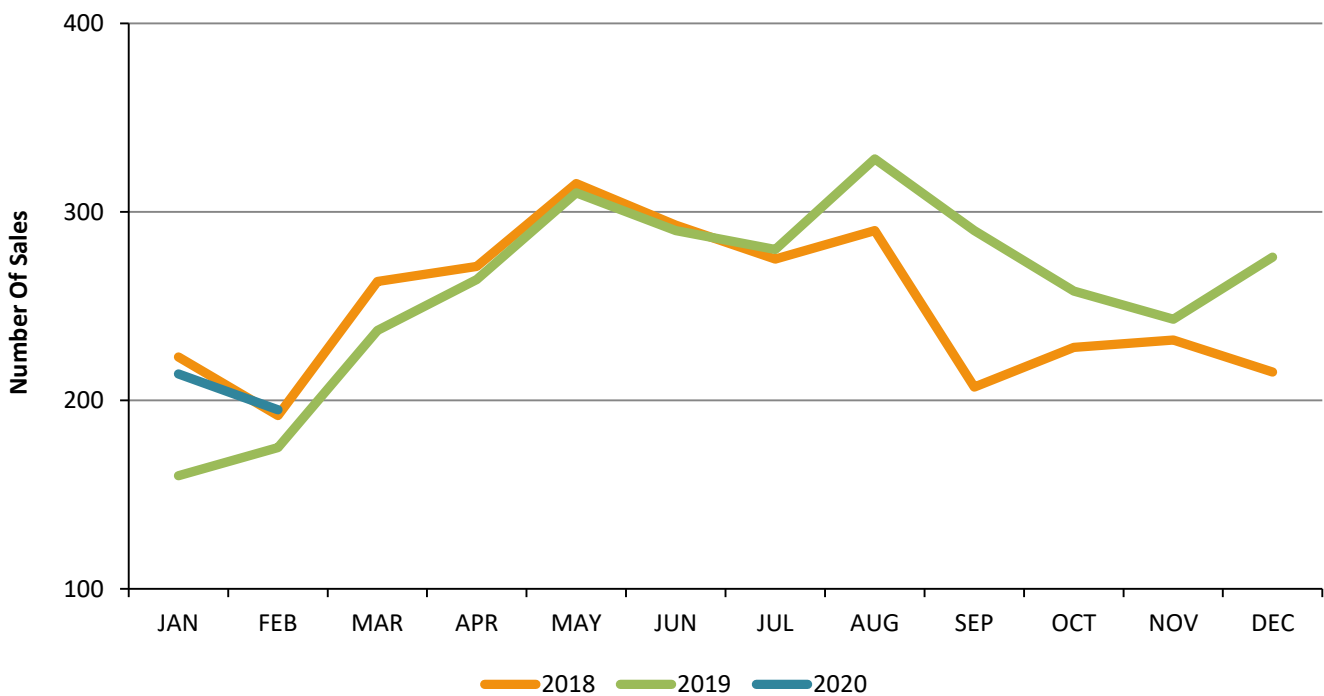

Residential Escrows Opened San Fernando Valley - February 2020

Residential Escrows Closed San Fernando Valley - February 2020

Condo Escrows Opened San Fernando Valley - February 2020

Condo Escrows Closed San Fernando Valley - February 2020