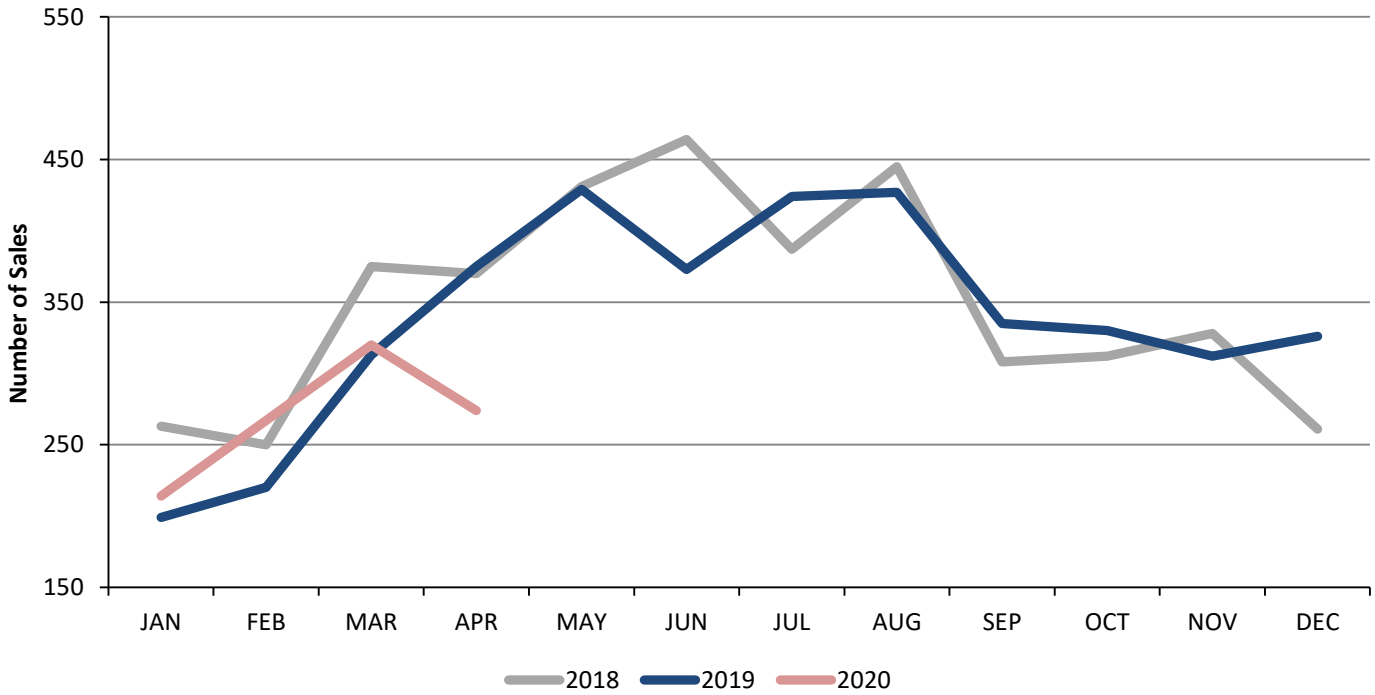

Residential Escrows Opened Santa Clarita Valley - April 2020

Residential Escrows Closed Santa Clarita Valley - April 2020

Condo Escrows Opened

Condo Escrows Opened Santa Clarita Valley - April 2020

Condo Escrows Closed Santa Clarita Valley - April 2020

Single Family Escrows Opened

Santa Clarita Valley - April 2020

Single Family Escrows Closed Santa Clarita Valley - April 2020

Single Family Sales by Price Santa Clarita Valley - April 2020

Condo Sales by Price Santa Clarita Valley - April 2020