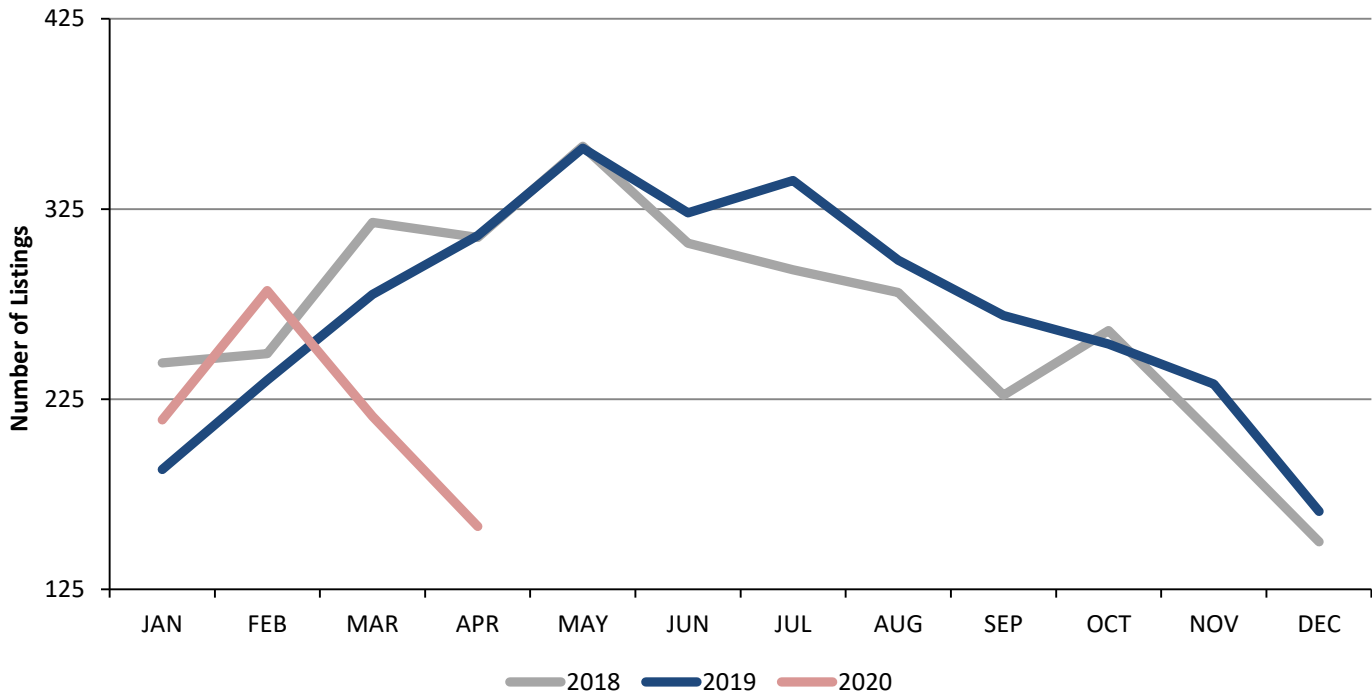

Residential Escrows Opened Santa Clarita Valley - April 2020

Residential Escrows Closed Santa Clarita Valley - April 2020

Condo Escrows Opened

Condo Escrows Opened Santa Clarita Valley - April 2020

Condo Escrows Closed Santa Clarita Valley - April 2020

Single Family Escrows Opened

Santa Clarita Valley - April 2020

Single Family Escrows Closed Santa Clarita Valley - April 2020

Single Family Sales by Price Santa Clarita Valley - April 2020

Condo Sales by Price Santa Clarita Valley - April 2020