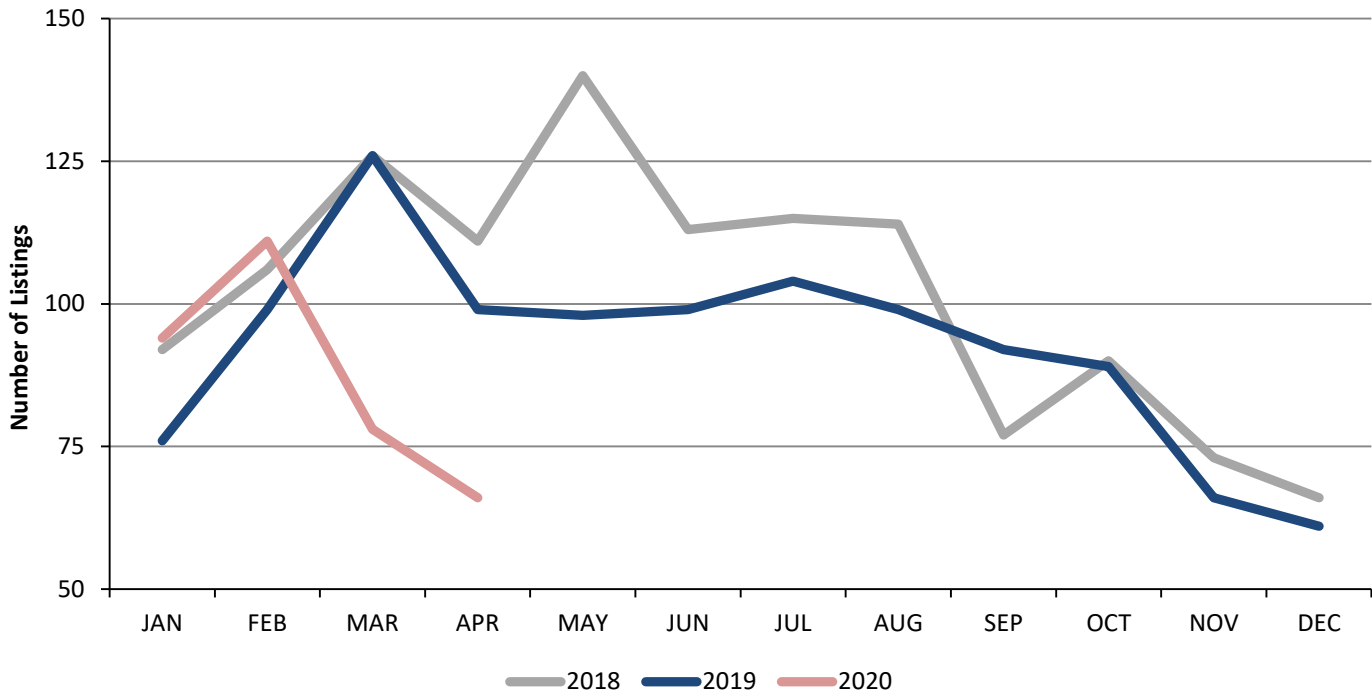

Residential Escrows Opened Santa Clarita Valley - April 2020

Residential Escrows Closed Santa Clarita Valley - April 2020

Condo Escrows Opened

Condo Escrows Opened Santa Clarita Valley - April 2020

Condo Escrows Closed Santa Clarita Valley - April 2020

Single Family Escrows Opened

Santa Clarita Valley - April 2020

Single Family Escrows Closed Santa Clarita Valley - April 2020

Single Family Sales by Price Santa Clarita Valley - April 2020

Condo Sales by Price Santa Clarita Valley - April 2020