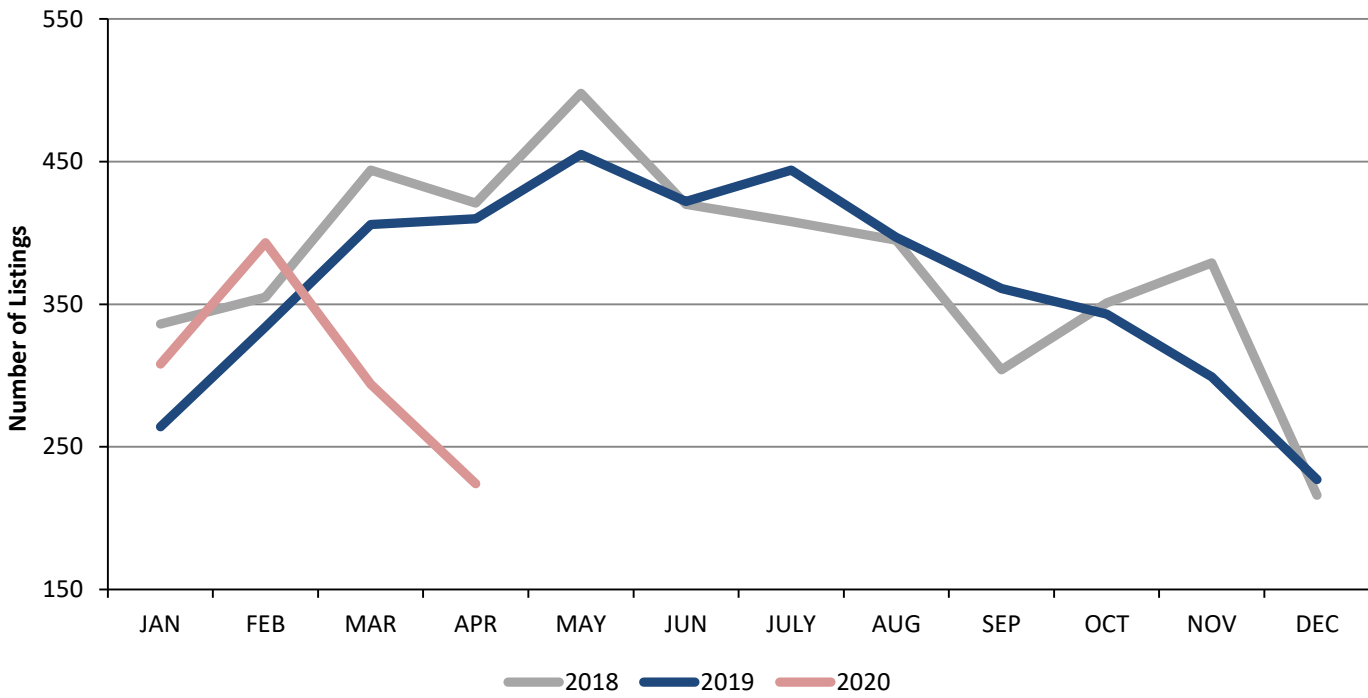

Residential Escrows Opened Santa Clarita Valley - April 2020

Residential Escrows Closed Santa Clarita Valley - April 2020

Condo Escrows Opened

Condo Escrows Opened Santa Clarita Valley - April 2020

Condo Escrows Closed Santa Clarita Valley - April 2020

Single Family Escrows Opened

Santa Clarita Valley - April 2020

Single Family Escrows Closed Santa Clarita Valley - April 2020

Single Family Sales by Price Santa Clarita Valley - April 2020

Condo Sales by Price Santa Clarita Valley - April 2020