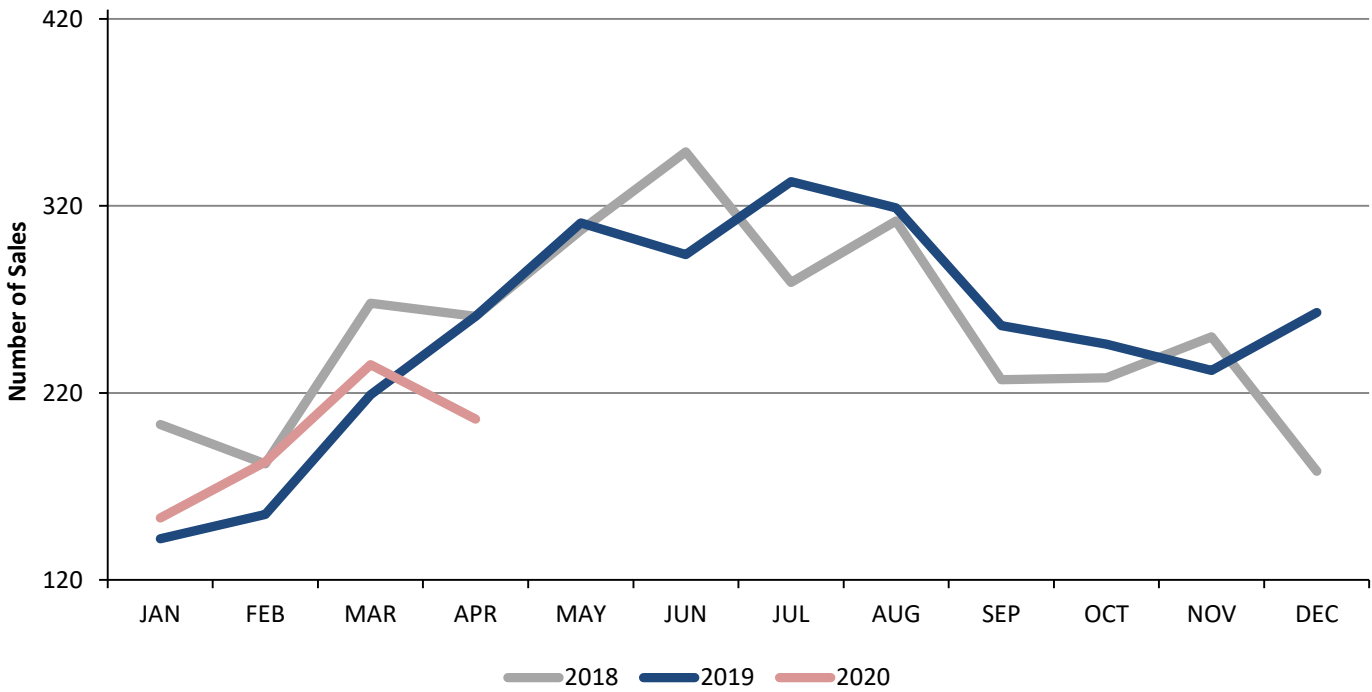

Residential Escrows Opened Santa Clarita Valley - April 2020

Residential Escrows Closed Santa Clarita Valley - April 2020

Condo Escrows Opened

Condo Escrows Opened Santa Clarita Valley - April 2020

Condo Escrows Closed Santa Clarita Valley - April 2020

Single Family Escrows Opened

Santa Clarita Valley - April 2020

Single Family Escrows Closed Santa Clarita Valley - April 2020

Single Family Sales by Price Santa Clarita Valley - April 2020

Condo Sales by Price Santa Clarita Valley - April 2020