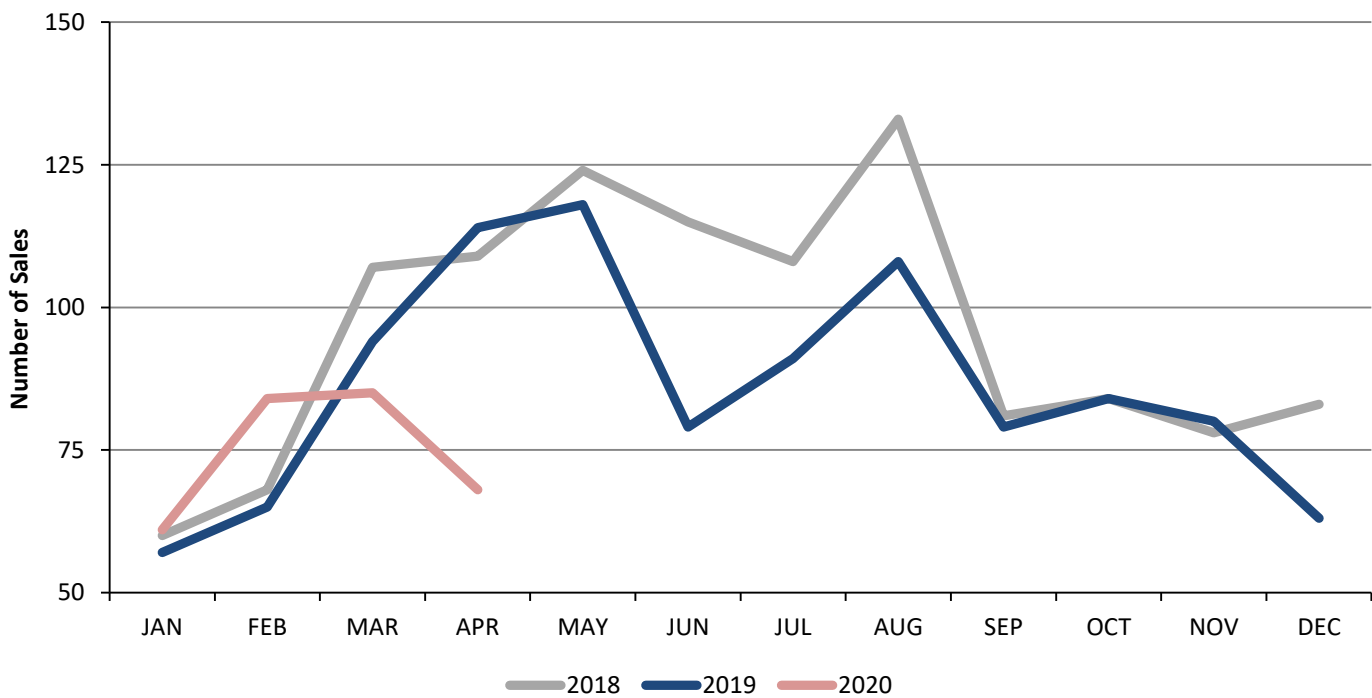

Residential Escrows Opened Santa Clarita Valley - April 2020

Residential Escrows Closed Santa Clarita Valley - April 2020

Condo Escrows Opened

Condo Escrows Opened Santa Clarita Valley - April 2020

Condo Escrows Closed Santa Clarita Valley - April 2020

Single Family Escrows Opened

Santa Clarita Valley - April 2020

Single Family Escrows Closed Santa Clarita Valley - April 2020

Single Family Sales by Price Santa Clarita Valley - April 2020

Condo Sales by Price Santa Clarita Valley - April 2020