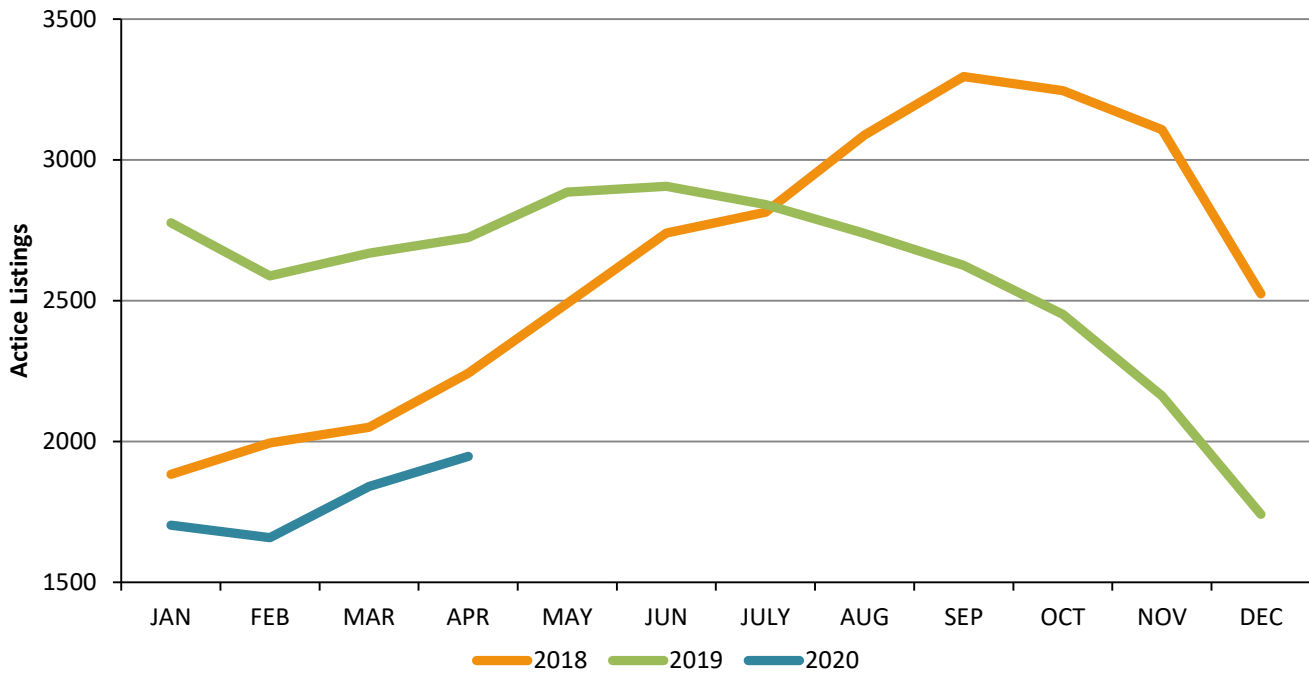

Residential Inventory San Fernando Valley - April 2020

New Listings San Fernando Valley - April 2020

Residential Escrows Opened San Fernando Valley - April 2020

Residential Escrows Closed San Fernando Valley - April 2020

Condo Escrows Opened San Fernando Valley - April 2020

Condo Escrows Closed San Fernando Valley - April 2020

Single Family Escrows Opened

San Fernando Valley - April 2020

Single Family Escrows Closed San Fernando Valley - April 2020