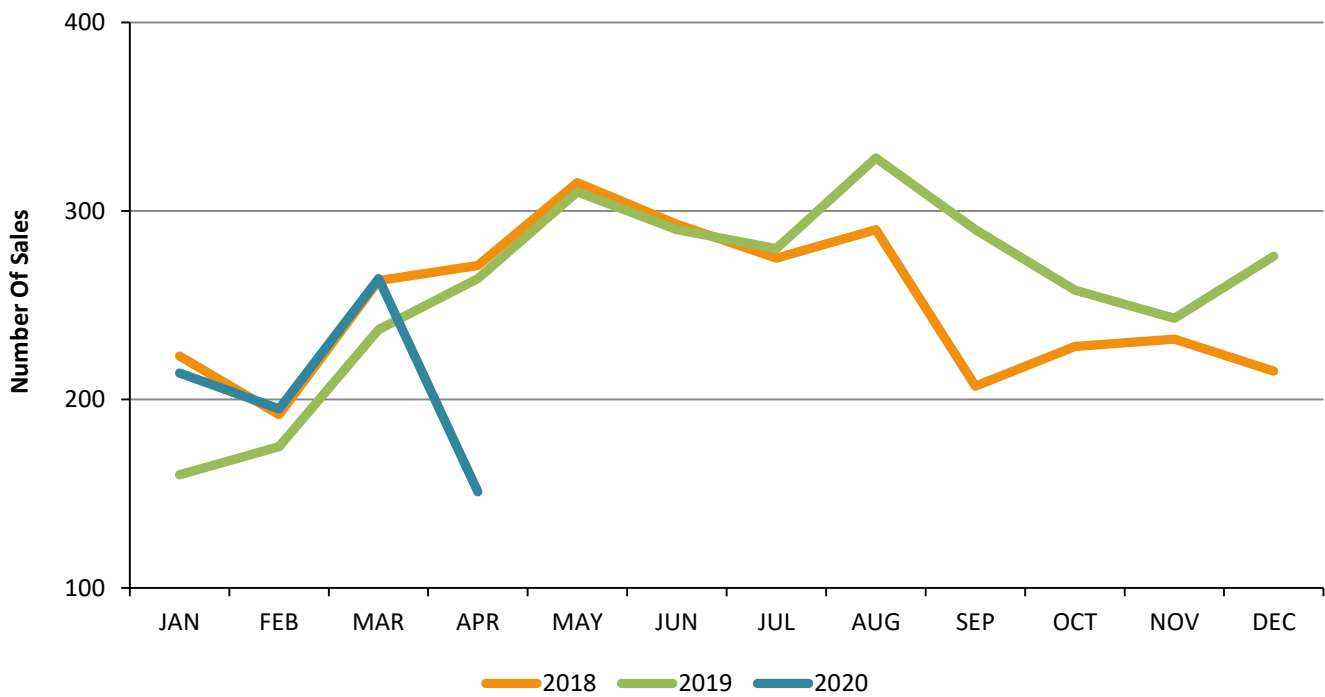

Residential Inventory San Fernando Valley - April 2020

New Listings San Fernando Valley - April 2020

Residential Escrows Opened San Fernando Valley - April 2020

Residential Escrows Closed San Fernando Valley - April 2020

Condo Escrows Opened San Fernando Valley - April 2020

Condo Escrows Closed San Fernando Valley - April 2020

Single Family Escrows Opened

San Fernando Valley - April 2020

Single Family Escrows Closed San Fernando Valley - April 2020