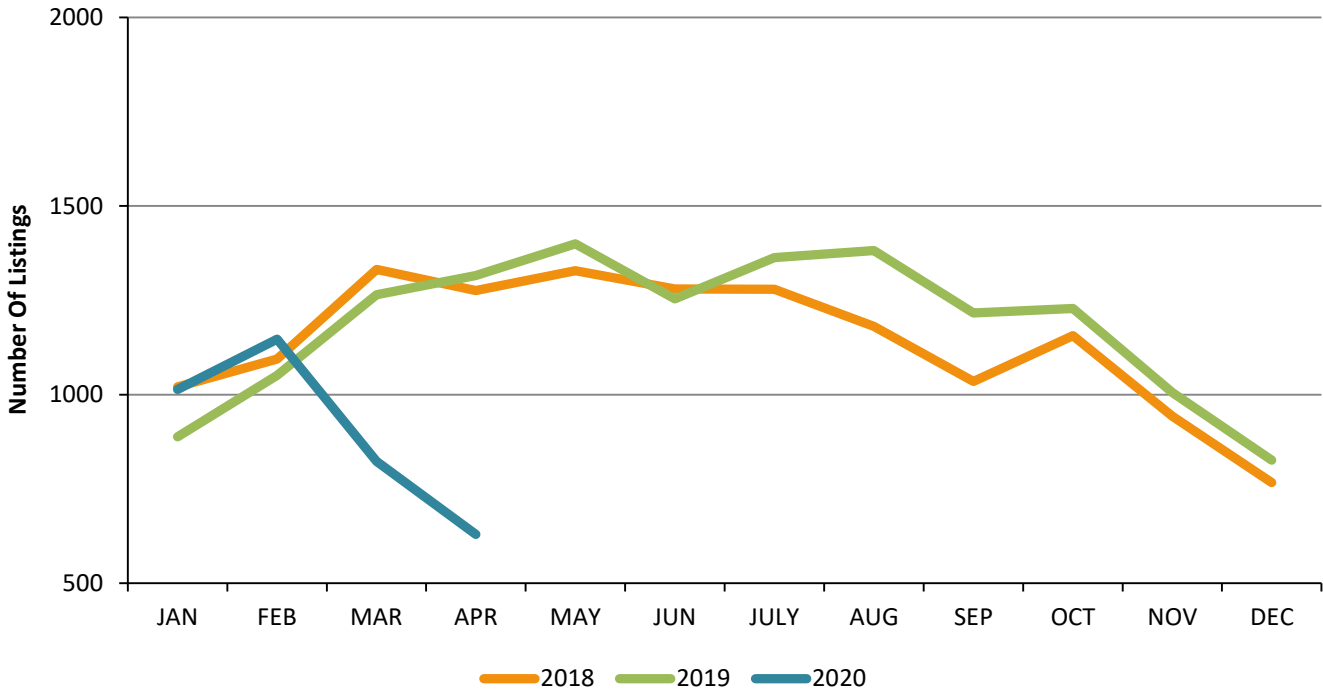

Residential Inventory San Fernando Valley - April 2020

New Listings San Fernando Valley - April 2020

Residential Escrows Opened San Fernando Valley - April 2020

Residential Escrows Closed San Fernando Valley - April 2020

Condo Escrows Opened San Fernando Valley - April 2020

Condo Escrows Closed San Fernando Valley - April 2020

Single Family Escrows Opened

San Fernando Valley - April 2020

Single Family Escrows Closed San Fernando Valley - April 2020