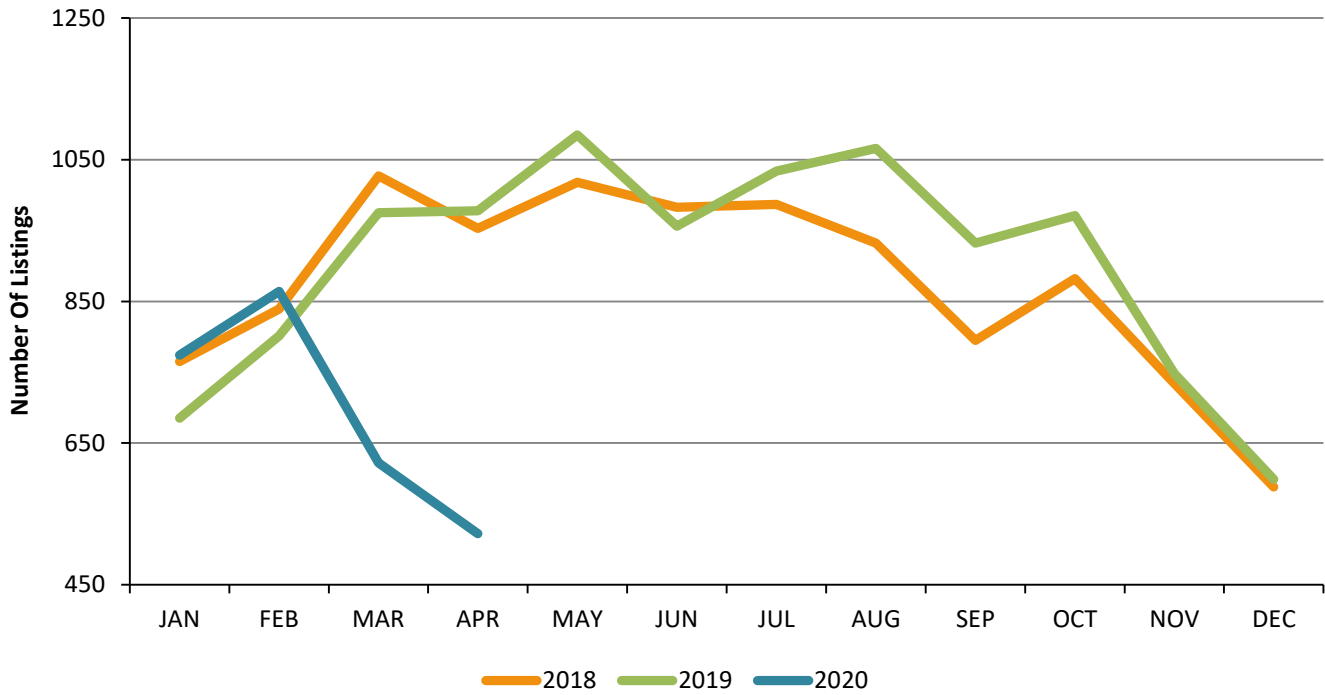

Condo Escrows Opened San Fernando Valley - April 2020

Condo Escrows Closed San Fernando Valley - April 2020

Single Family Escrows Opened

San Fernando Valley - April 2020

Single Family Escrows Closed San Fernando Valley - April 2020

Single Family Sales by Price San Fernando Valley - April 2020

San Fernando Valley - April 2020

Condo Sales by Price San Fernando Valley - April 2020

Single Family Inventory by Price San Fernando Valley - April 2020