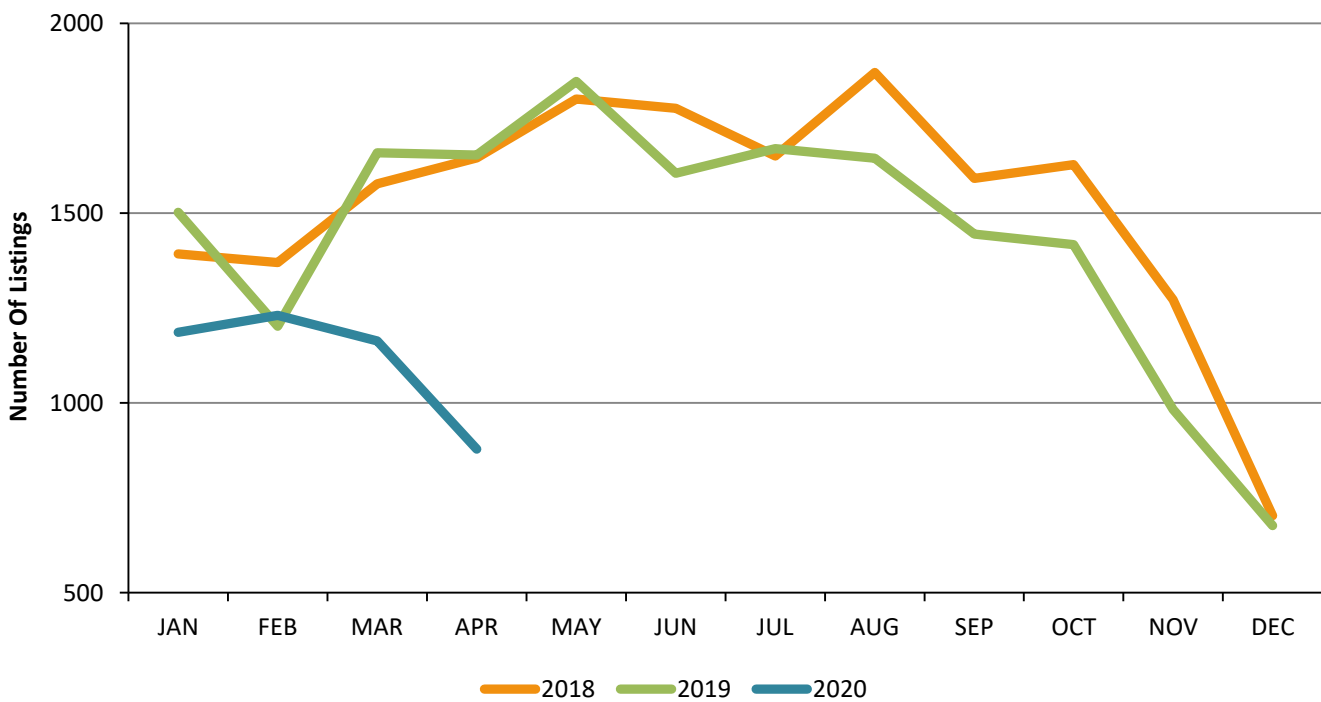

Residential Inventory San Fernando Valley - April 2020

New Listings San Fernando Valley - April 2020

Residential Escrows Opened San Fernando Valley - April 2020

Residential Escrows Closed San Fernando Valley - April 2020

Condo Escrows Opened San Fernando Valley - April 2020

Condo Escrows Closed San Fernando Valley - April 2020

Single Family Escrows Opened

San Fernando Valley - April 2020

Single Family Escrows Closed San Fernando Valley - April 2020