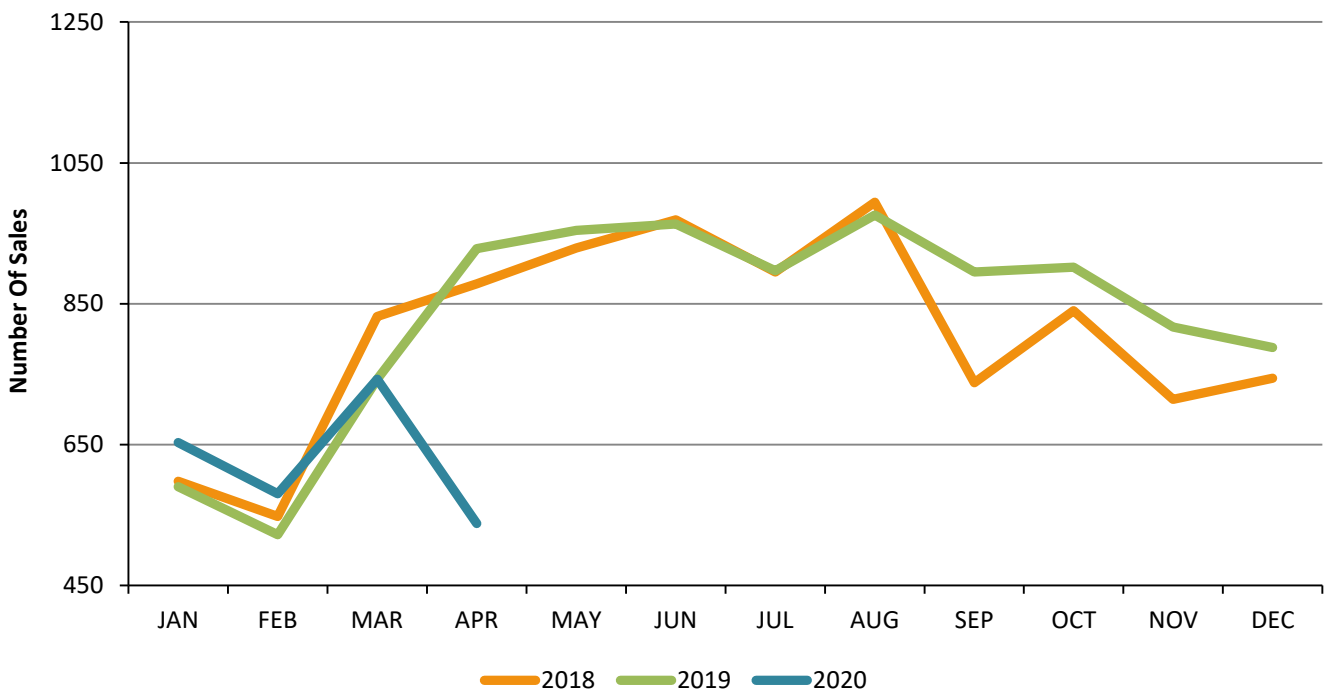

Condo Escrows Opened San Fernando Valley - April 2020

Condo Escrows Closed San Fernando Valley - April 2020

Single Family Escrows Opened

San Fernando Valley - April 2020

Single Family Escrows Closed San Fernando Valley - April 2020

Single Family Sales by Price San Fernando Valley - April 2020

San Fernando Valley - April 2020

Condo Sales by Price San Fernando Valley - April 2020

Single Family Inventory by Price San Fernando Valley - April 2020