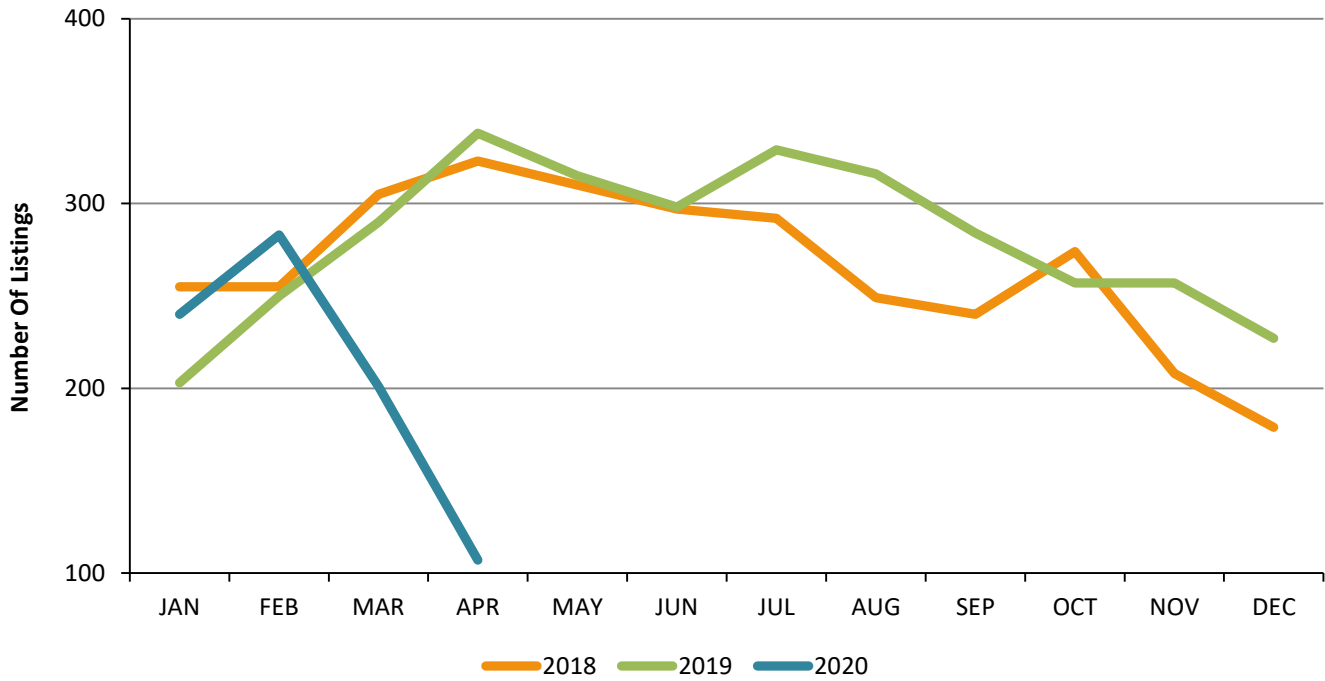

Residential Inventory San Fernando Valley - April 2020

New Listings San Fernando Valley - April 2020

Residential Escrows Opened San Fernando Valley - April 2020

Residential Escrows Closed San Fernando Valley - April 2020

Condo Escrows Opened San Fernando Valley - April 2020

Condo Escrows Closed San Fernando Valley - April 2020

Single Family Escrows Opened

San Fernando Valley - April 2020

Single Family Escrows Closed San Fernando Valley - April 2020