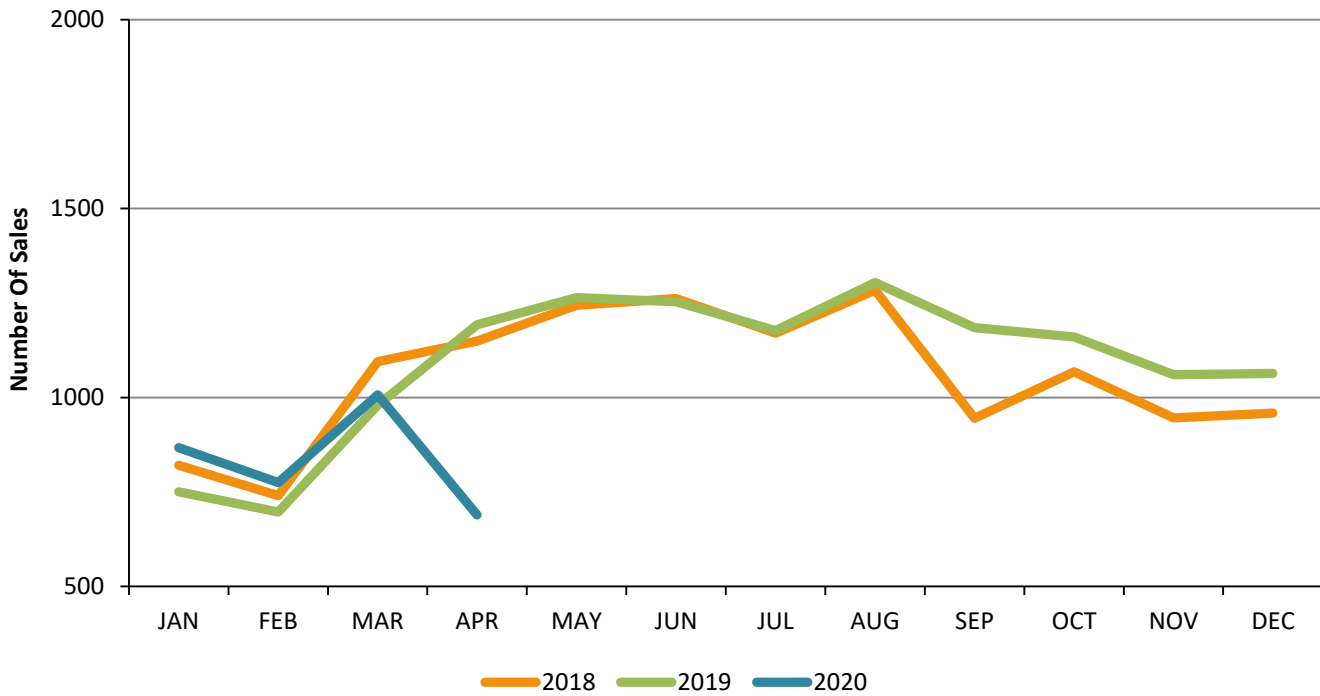

Residential Inventory San Fernando Valley - April 2020

New Listings San Fernando Valley - April 2020

Residential Escrows Opened San Fernando Valley - April 2020

Residential Escrows Closed San Fernando Valley - April 2020

Condo Escrows Opened San Fernando Valley - April 2020

Condo Escrows Closed San Fernando Valley - April 2020

Single Family Escrows Opened

San Fernando Valley - April 2020

Single Family Escrows Closed San Fernando Valley - April 2020