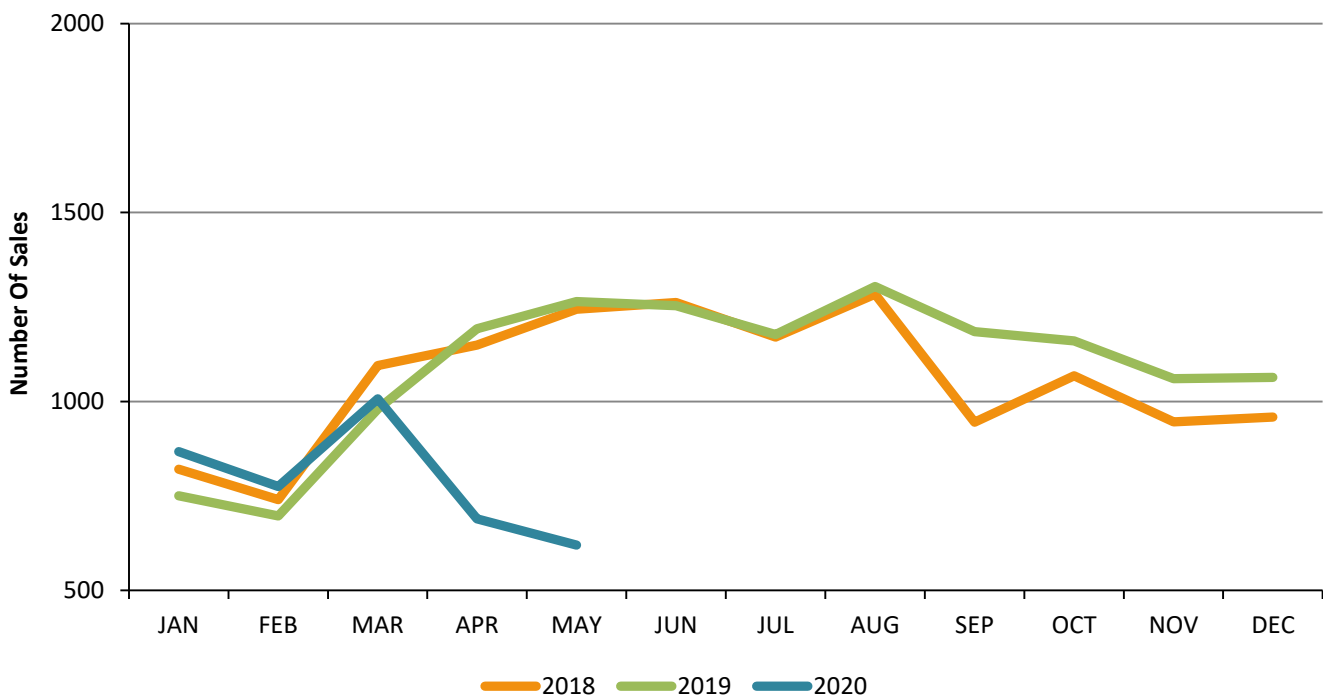

Residential Inventory San Fernando Valley - May 2020

New Listings San Fernando Valley - May 2020

Residential Escrows Opened San Fernando Valley - May 2020

Residential Escrows Closed San Fernando Valley - May 2020

Condo Escrows Opened San Fernando Valley - May 2020

Condo Escrows Closed San Fernando Valley - May 2020

Single Family Escrows Opened San Fernando Valley - May 2020

Single Family Escrows Closed San Fernando Valley - May 2020