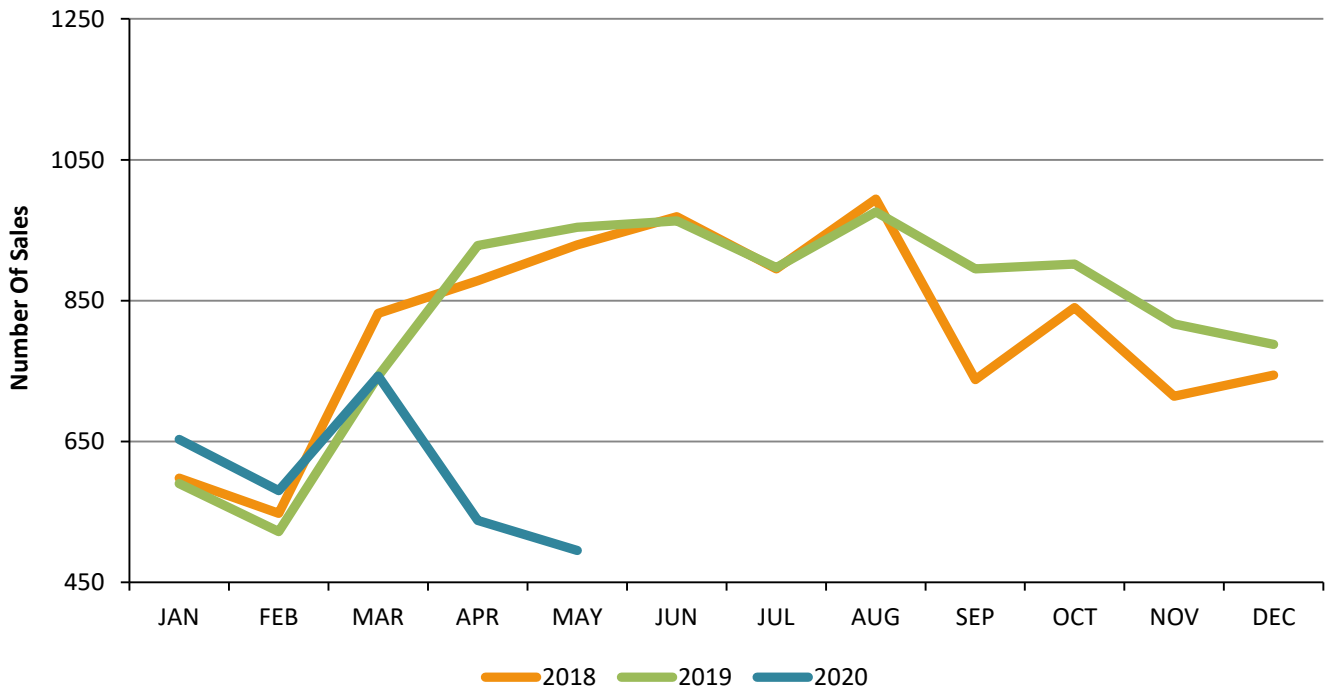

Condo Escrows Opened San Fernando Valley - May 2020

Condo Escrows Closed San Fernando Valley - May 2020

Single Family Escrows Opened San Fernando Valley - May 2020

Single Family Escrows Closed San Fernando Valley - May 2020

Single Family Sales by Price San Fernando Valley - May 2020

Condo Sales by Price San Fernando Valley - May 2020

Single Family Inventory by Price San Fernando Valley - May 2020

Condo Inventory by Price San Fernando Valley - May 2020