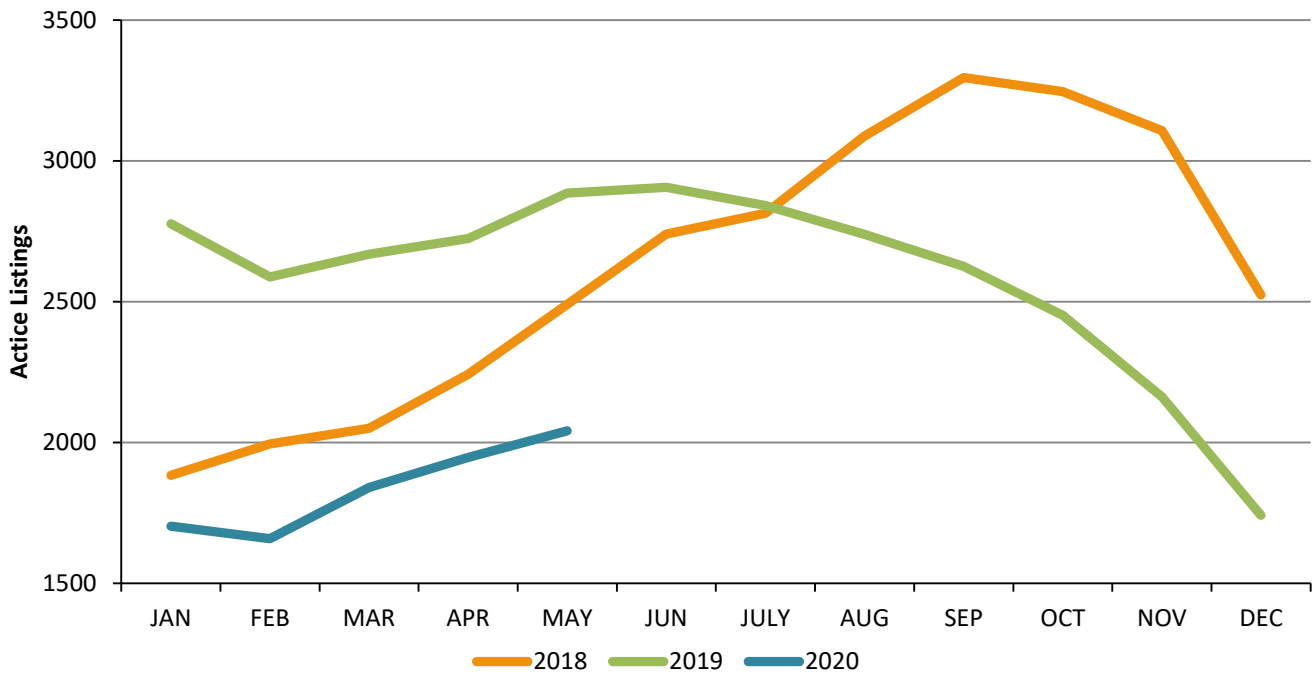

Residential Inventory San Fernando Valley - May 2020

New Listings San Fernando Valley - May 2020

Residential Escrows Opened San Fernando Valley - May 2020

Residential Escrows Closed San Fernando Valley - May 2020

Condo Escrows Opened San Fernando Valley - May 2020

Condo Escrows Closed San Fernando Valley - May 2020

Single Family Escrows Opened San Fernando Valley - May 2020

Single Family Escrows Closed San Fernando Valley - May 2020