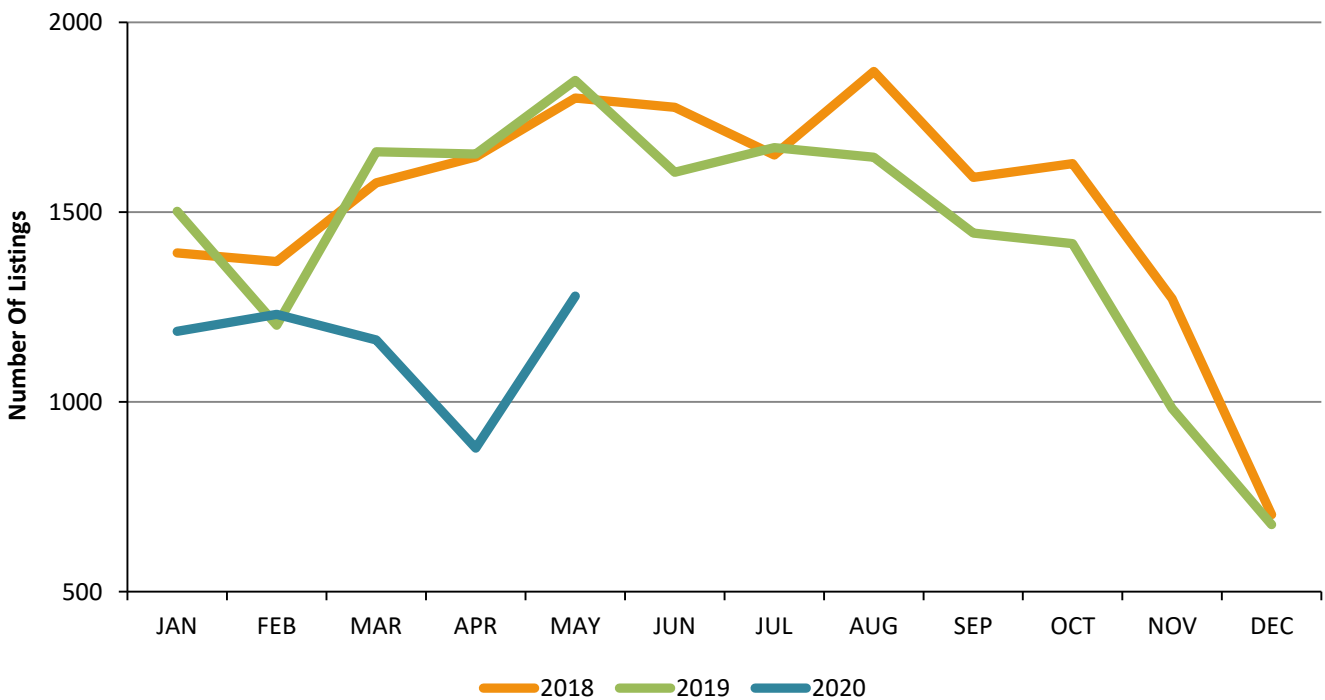

Residential Inventory San Fernando Valley - May 2020

New Listings San Fernando Valley - May 2020

Residential Escrows Opened San Fernando Valley - May 2020

Residential Escrows Closed San Fernando Valley - May 2020

Condo Escrows Opened San Fernando Valley - May 2020

Condo Escrows Closed San Fernando Valley - May 2020

Single Family Escrows Opened San Fernando Valley - May 2020

Single Family Escrows Closed San Fernando Valley - May 2020