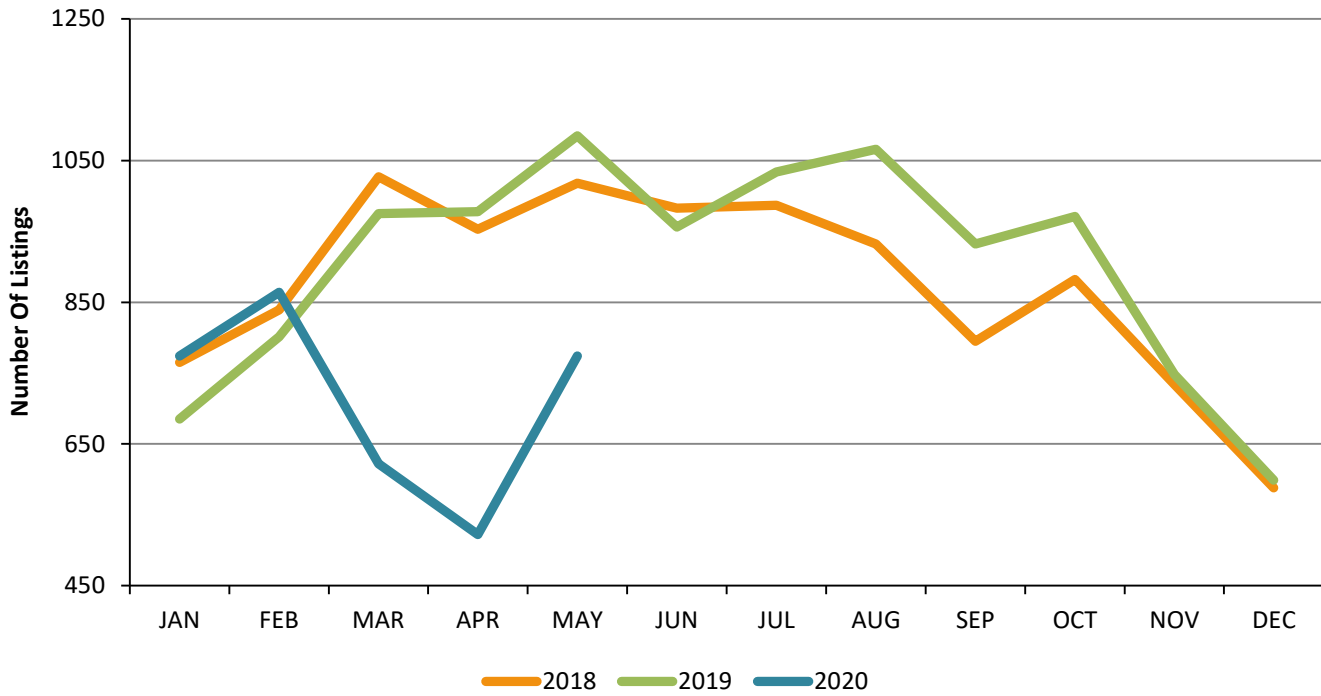

Residential Inventory San Fernando Valley - May 2020

New Listings San Fernando Valley - May 2020

Residential Escrows Opened San Fernando Valley - May 2020

Residential Escrows Closed San Fernando Valley - May 2020

Condo Escrows Opened San Fernando Valley - May 2020

Condo Escrows Closed San Fernando Valley - May 2020

Single Family Escrows Opened San Fernando Valley - May 2020

Single Family Escrows Closed San Fernando Valley - May 2020