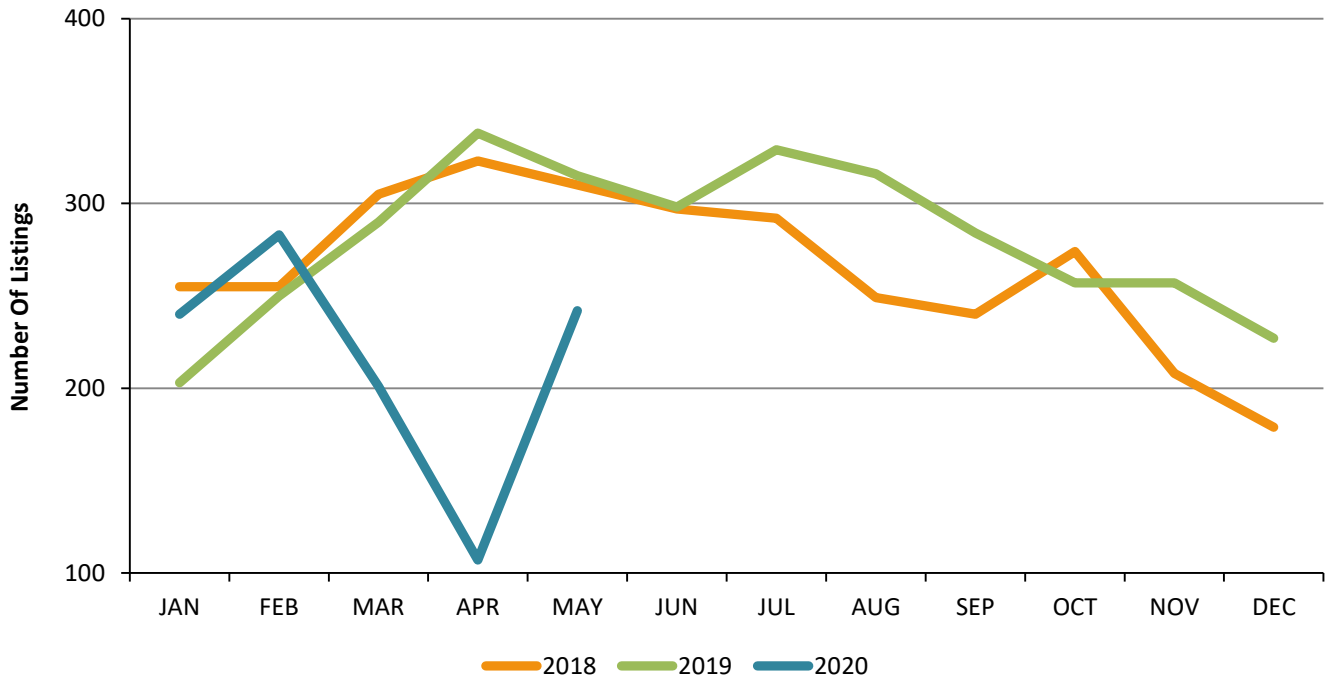

Residential Inventory San Fernando Valley - May 2020

New Listings San Fernando Valley - May 2020

Residential Escrows Opened San Fernando Valley - May 2020

Residential Escrows Closed San Fernando Valley - May 2020

Condo Escrows Opened San Fernando Valley - May 2020

Condo Escrows Closed San Fernando Valley - May 2020

Single Family Escrows Opened San Fernando Valley - May 2020

Single Family Escrows Closed San Fernando Valley - May 2020