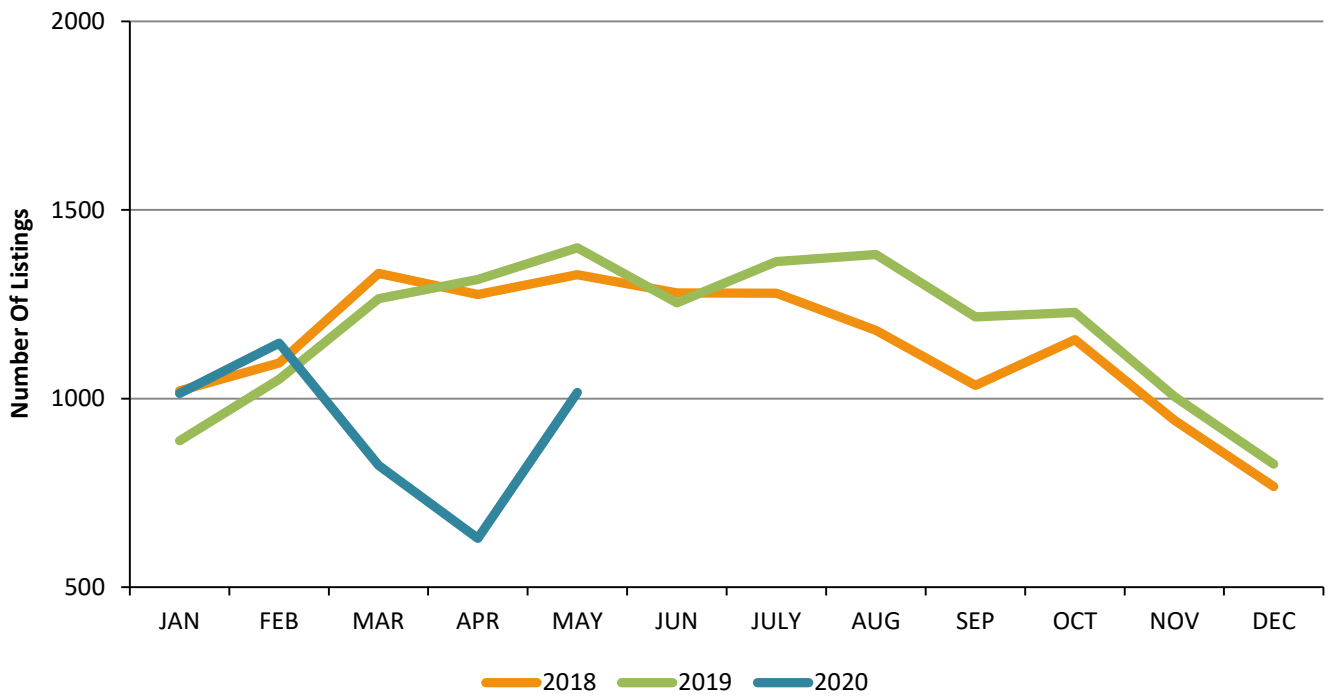

Residential Inventory San Fernando Valley - May 2020

New Listings San Fernando Valley - May 2020

Residential Escrows Opened San Fernando Valley - May 2020

Residential Escrows Closed San Fernando Valley - May 2020

Condo Escrows Opened San Fernando Valley - May 2020

Condo Escrows Closed San Fernando Valley - May 2020

Single Family Escrows Opened San Fernando Valley - May 2020

Single Family Escrows Closed San Fernando Valley - May 2020