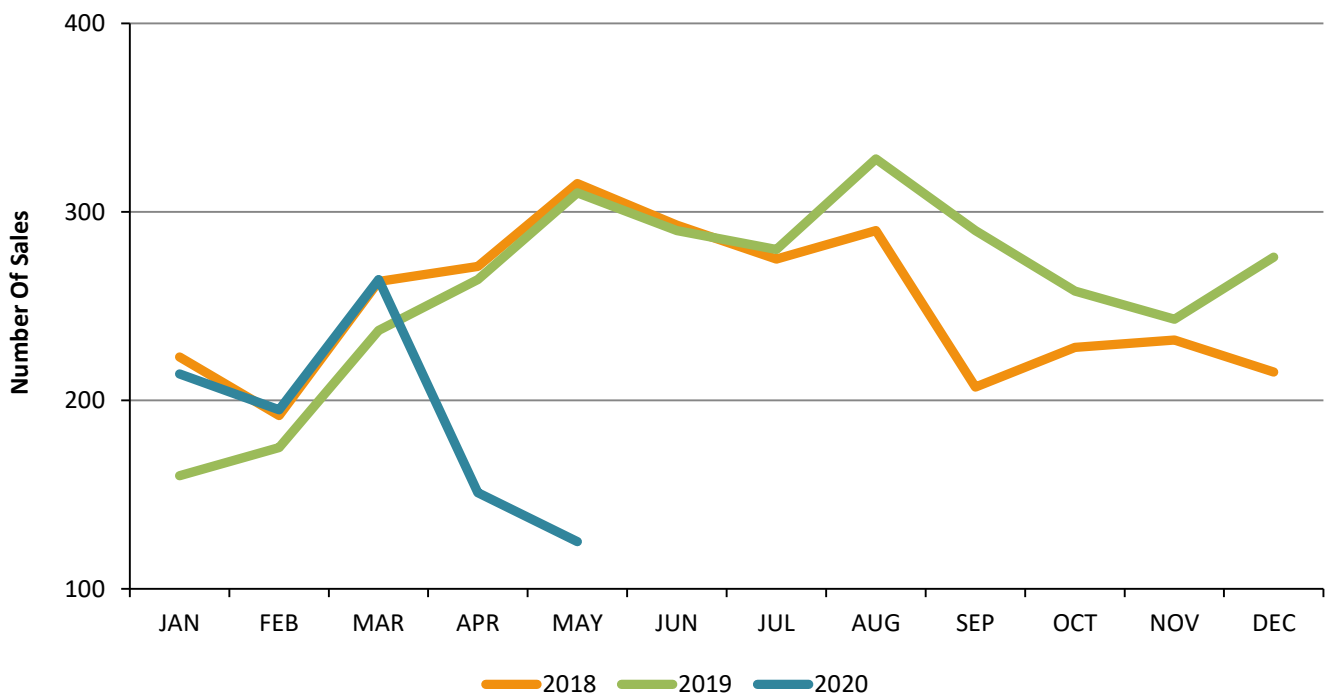

Residential Inventory San Fernando Valley - May 2020

New Listings San Fernando Valley - May 2020

Residential Escrows Opened San Fernando Valley - May 2020

Residential Escrows Closed San Fernando Valley - May 2020

Condo Escrows Opened San Fernando Valley - May 2020

Condo Escrows Closed San Fernando Valley - May 2020

Single Family Escrows Opened San Fernando Valley - May 2020

Single Family Escrows Closed San Fernando Valley - May 2020