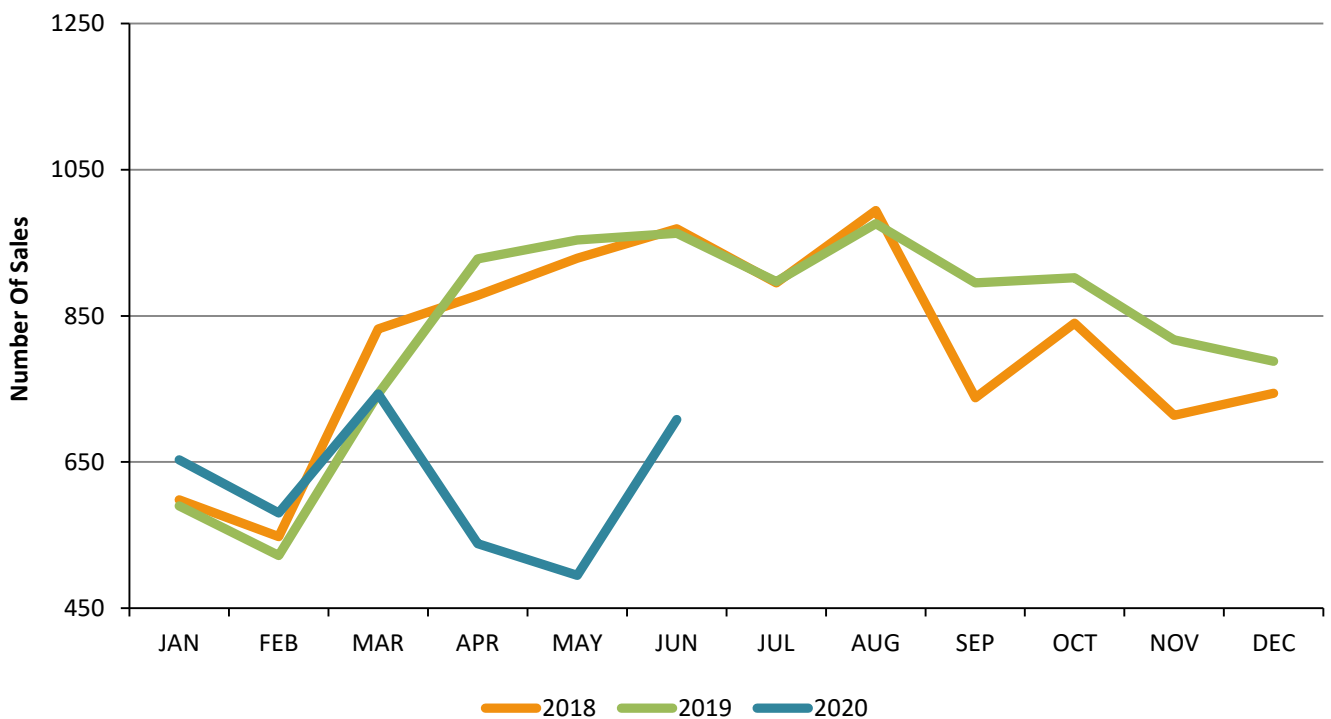

Condo Escrows Opened San Fernando Valley - June 2020

Condo Escrows Closed San Fernando Valley - June 2020

Single Family Escrows Opened San Fernando Valley - June 2020

Single Family Escrows Closed San Fernando Valley - June 2020

Single Family Sales by Price San Fernando Valley - June 2020

Condo Sales by Price San Fernando Valley - June 2020

Single Family Inventory by Price San Fernando Valley - June 2020

Condo Inventory by Price San Fernando Valley - June 2020