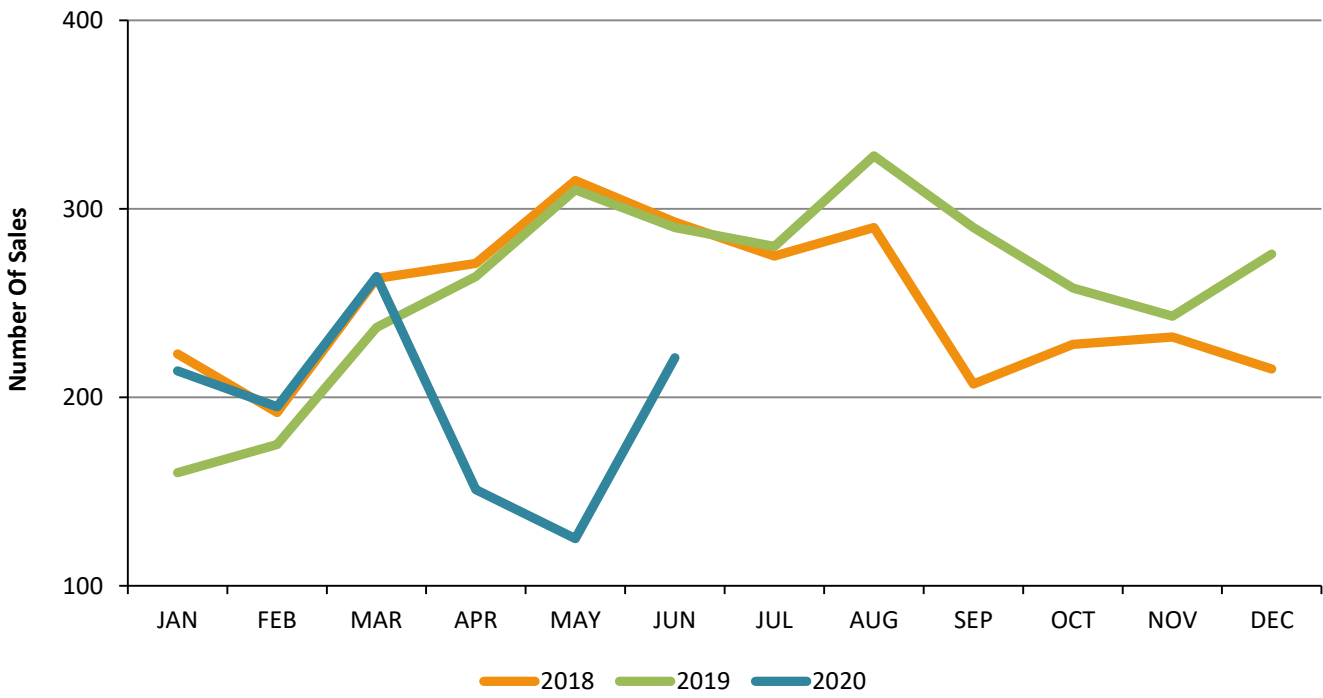

Residential Inventory San Fernando Valley - June 2020

New Listings San Fernando Valley - June 2020

Residential Escrows Opened San Fernando Valley - June 2020

Residential Escrows Closed San Fernando Valley - June 2020

Condo Escrows Opened San Fernando Valley - June 2020

Condo Escrows Closed San Fernando Valley - June 2020

Single Family Escrows Opened San Fernando Valley - June 2020

Single Family Escrows Closed San Fernando Valley - June 2020