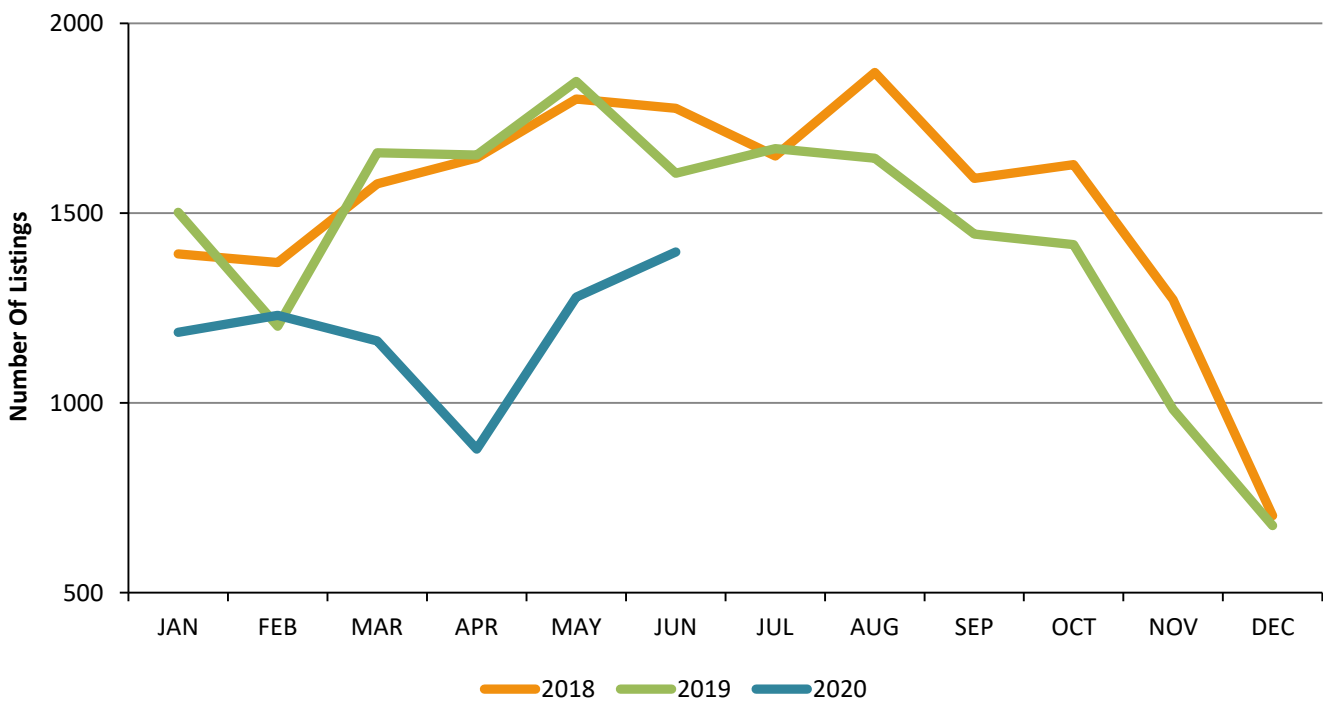

Residential Inventory San Fernando Valley - June 2020

New Listings San Fernando Valley - June 2020

Residential Escrows Opened San Fernando Valley - June 2020

Residential Escrows Closed San Fernando Valley - June 2020

Condo Escrows Opened San Fernando Valley - June 2020

Condo Escrows Closed San Fernando Valley - June 2020

Single Family Escrows Opened San Fernando Valley - June 2020

Single Family Escrows Closed San Fernando Valley - June 2020