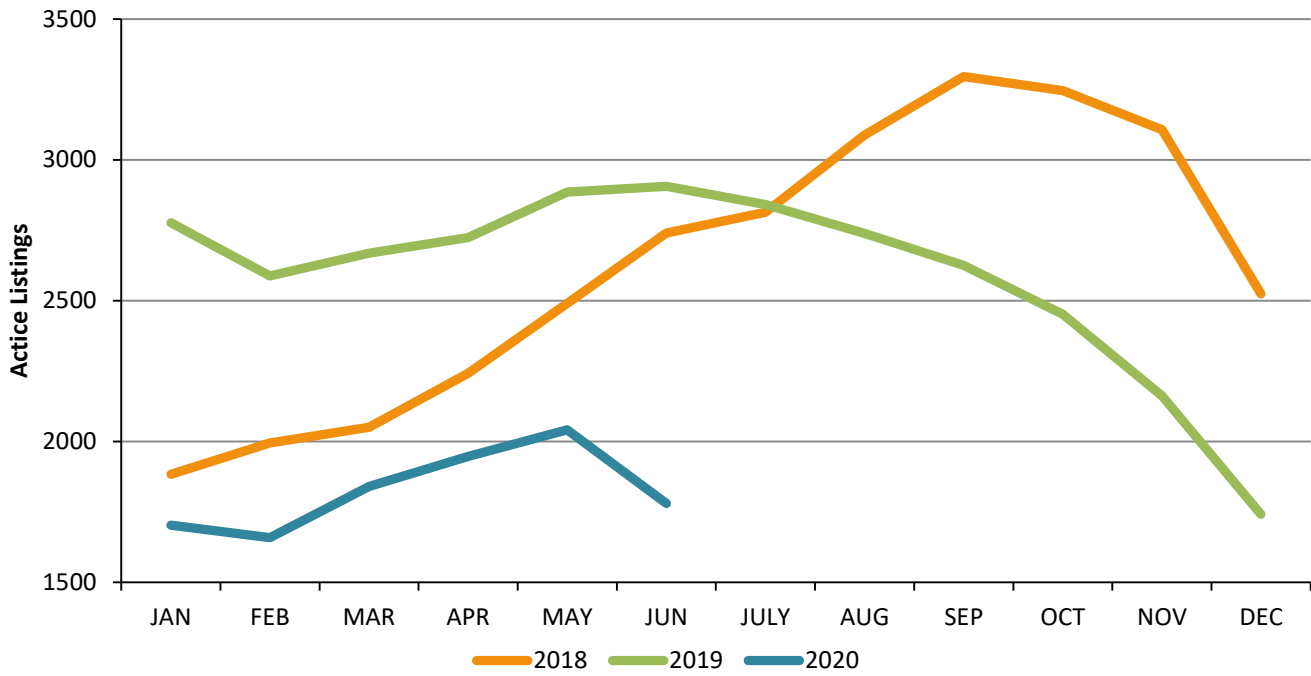

Residential Inventory San Fernando Valley - June 2020

New Listings San Fernando Valley - June 2020

Residential Escrows Opened San Fernando Valley - June 2020

Residential Escrows Closed San Fernando Valley - June 2020

Condo Escrows Opened San Fernando Valley - June 2020

Condo Escrows Closed San Fernando Valley - June 2020

Single Family Escrows Opened San Fernando Valley - June 2020

Single Family Escrows Closed San Fernando Valley - June 2020