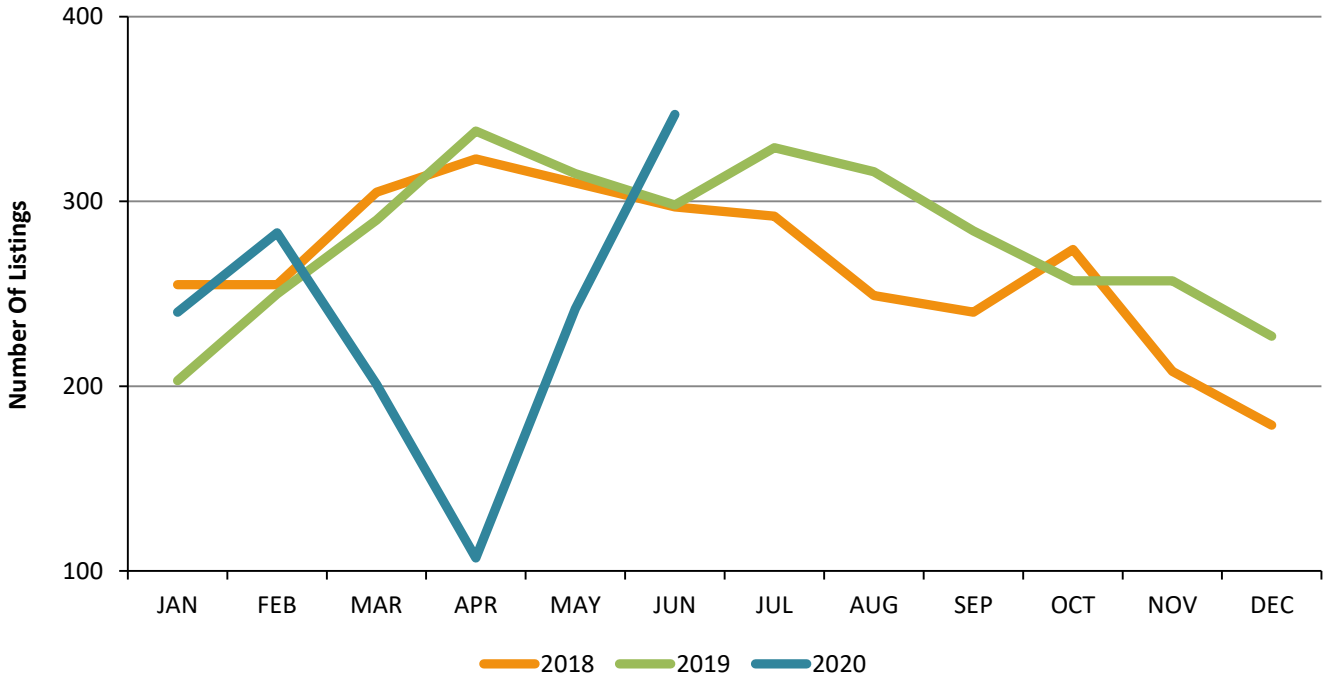

Residential Inventory San Fernando Valley - June 2020

New Listings San Fernando Valley - June 2020

Residential Escrows Opened San Fernando Valley - June 2020

Residential Escrows Closed San Fernando Valley - June 2020

Condo Escrows Opened San Fernando Valley - June 2020

Condo Escrows Closed San Fernando Valley - June 2020

Single Family Escrows Opened San Fernando Valley - June 2020

Single Family Escrows Closed San Fernando Valley - June 2020