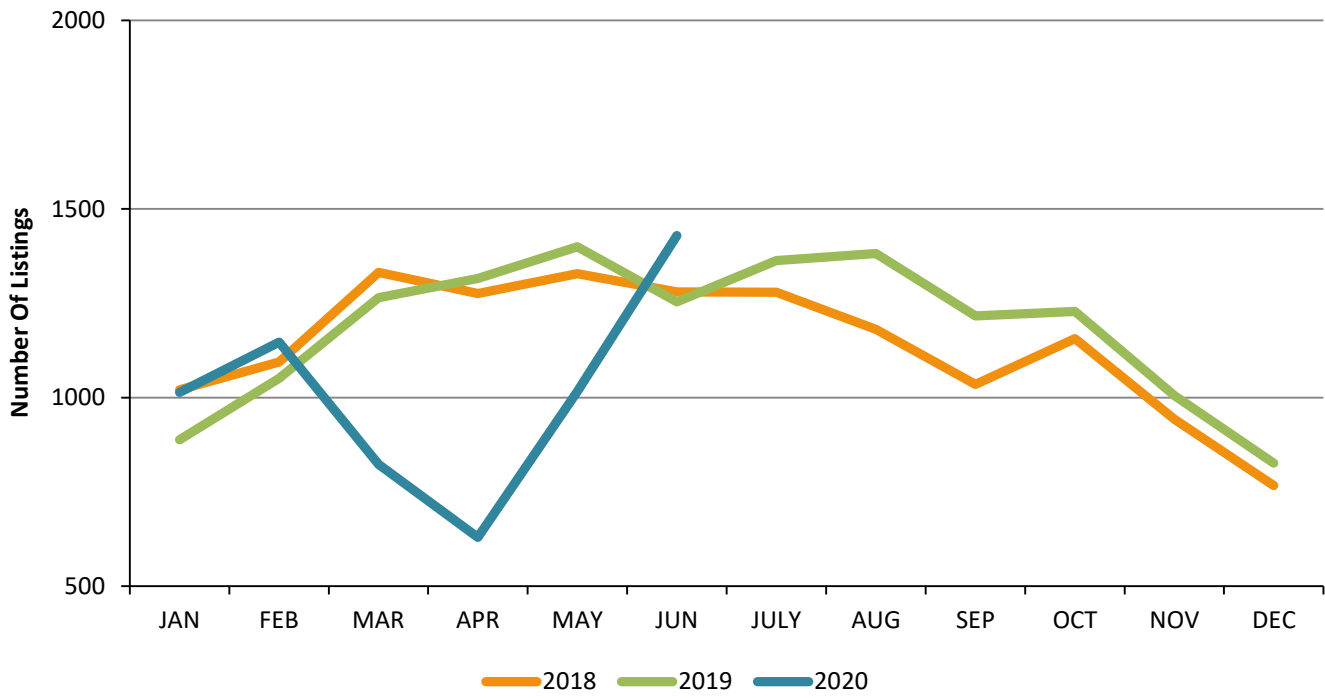

Residential Inventory San Fernando Valley - June 2020

New Listings San Fernando Valley - June 2020

Residential Escrows Opened San Fernando Valley - June 2020

Residential Escrows Closed San Fernando Valley - June 2020

Condo Escrows Opened San Fernando Valley - June 2020

Condo Escrows Closed San Fernando Valley - June 2020

Single Family Escrows Opened San Fernando Valley - June 2020

Single Family Escrows Closed San Fernando Valley - June 2020