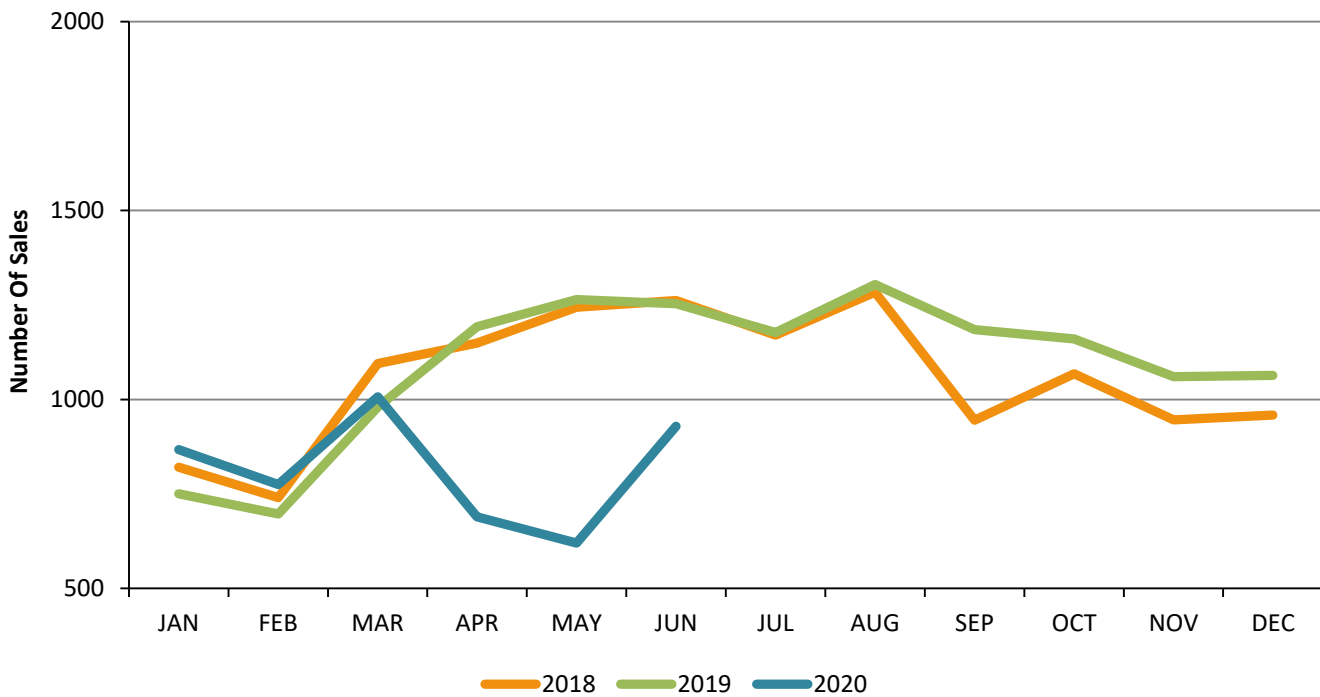

Residential Inventory San Fernando Valley - June 2020

New Listings San Fernando Valley - June 2020

Residential Escrows Opened San Fernando Valley - June 2020

Residential Escrows Closed San Fernando Valley - June 2020

Condo Escrows Opened San Fernando Valley - June 2020

Condo Escrows Closed San Fernando Valley - June 2020

Single Family Escrows Opened San Fernando Valley - June 2020

Single Family Escrows Closed San Fernando Valley - June 2020