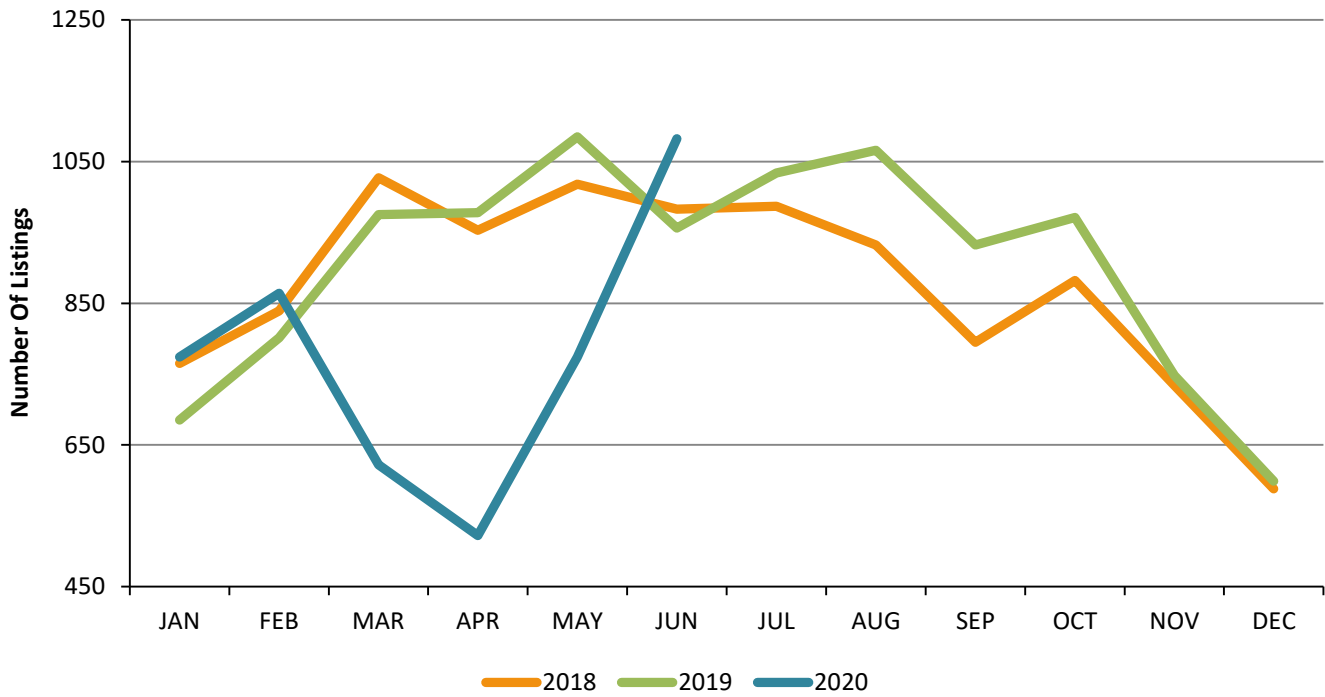

Residential Inventory San Fernando Valley - June 2020

New Listings San Fernando Valley - June 2020

Residential Escrows Opened San Fernando Valley - June 2020

Residential Escrows Closed San Fernando Valley - June 2020

Condo Escrows Opened San Fernando Valley - June 2020

Condo Escrows Closed San Fernando Valley - June 2020

Single Family Escrows Opened San Fernando Valley - June 2020

Single Family Escrows Closed San Fernando Valley - June 2020