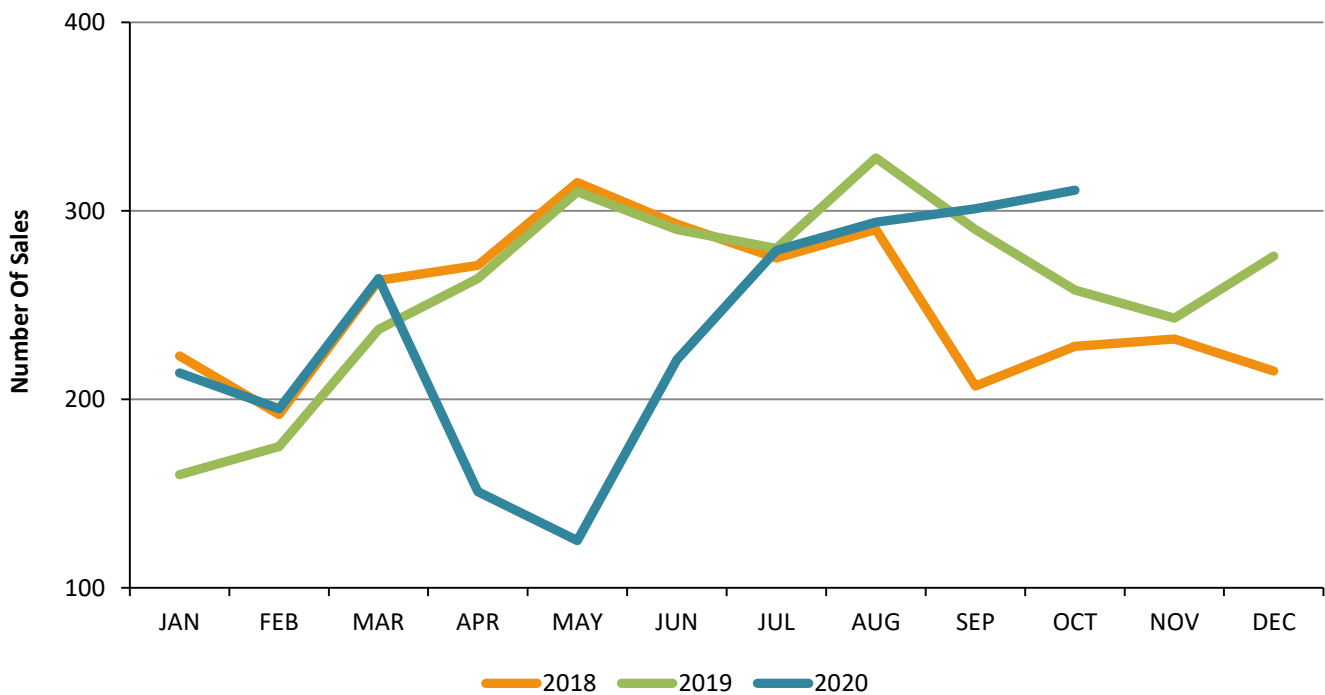

Residential Inventory San Fernando Valley - October 2020

New Listings San Fernando Valley - October 2020

Residential Escrows Opened San Fernando Valley - October 2020

Residential Escrows Closed San Fernando Valley - October 2020

Condo Escrows Opened San Fernando Valley - October 2020

Condo Escrows Closed San Fernando Valley - October 2020

Single Family Escrows Opened San Fernando Valley - October 2020

Single Family Escrows Closed San Fernando Valley - October 2020