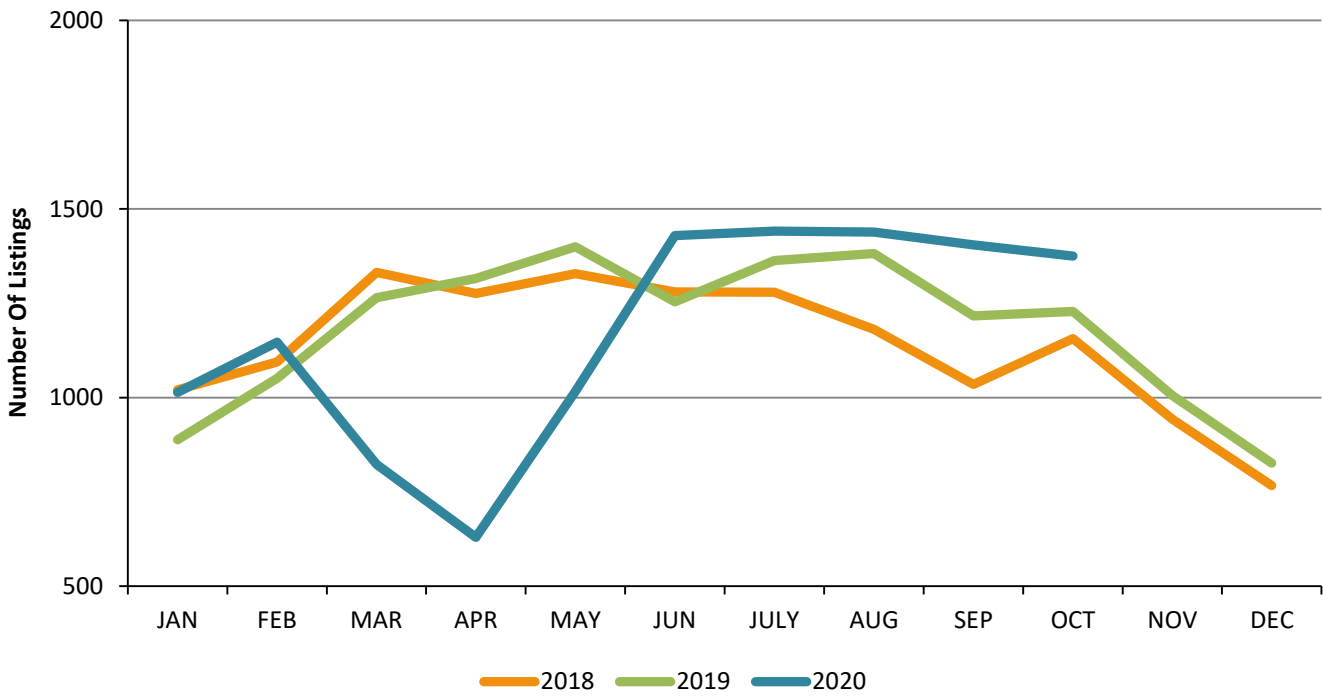

Residential Inventory San Fernando Valley - October 2020

New Listings San Fernando Valley - October 2020

Residential Escrows Opened San Fernando Valley - October 2020

Residential Escrows Closed San Fernando Valley - October 2020

Condo Escrows Opened San Fernando Valley - October 2020

Condo Escrows Closed San Fernando Valley - October 2020

Single Family Escrows Opened San Fernando Valley - October 2020

Single Family Escrows Closed San Fernando Valley - October 2020