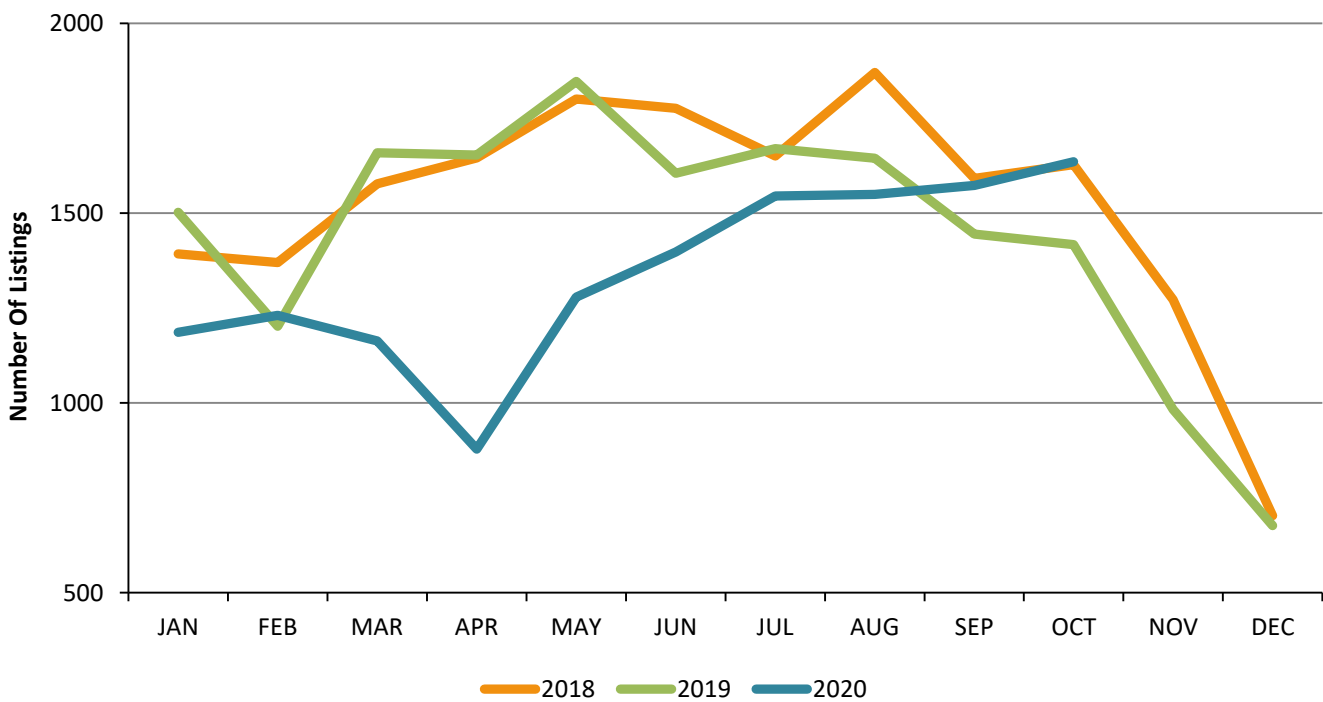

Residential Inventory San Fernando Valley - October 2020

New Listings San Fernando Valley - October 2020

Residential Escrows Opened San Fernando Valley - October 2020

Residential Escrows Closed San Fernando Valley - October 2020

Condo Escrows Opened San Fernando Valley - October 2020

Condo Escrows Closed San Fernando Valley - October 2020

Single Family Escrows Opened San Fernando Valley - October 2020

Single Family Escrows Closed San Fernando Valley - October 2020