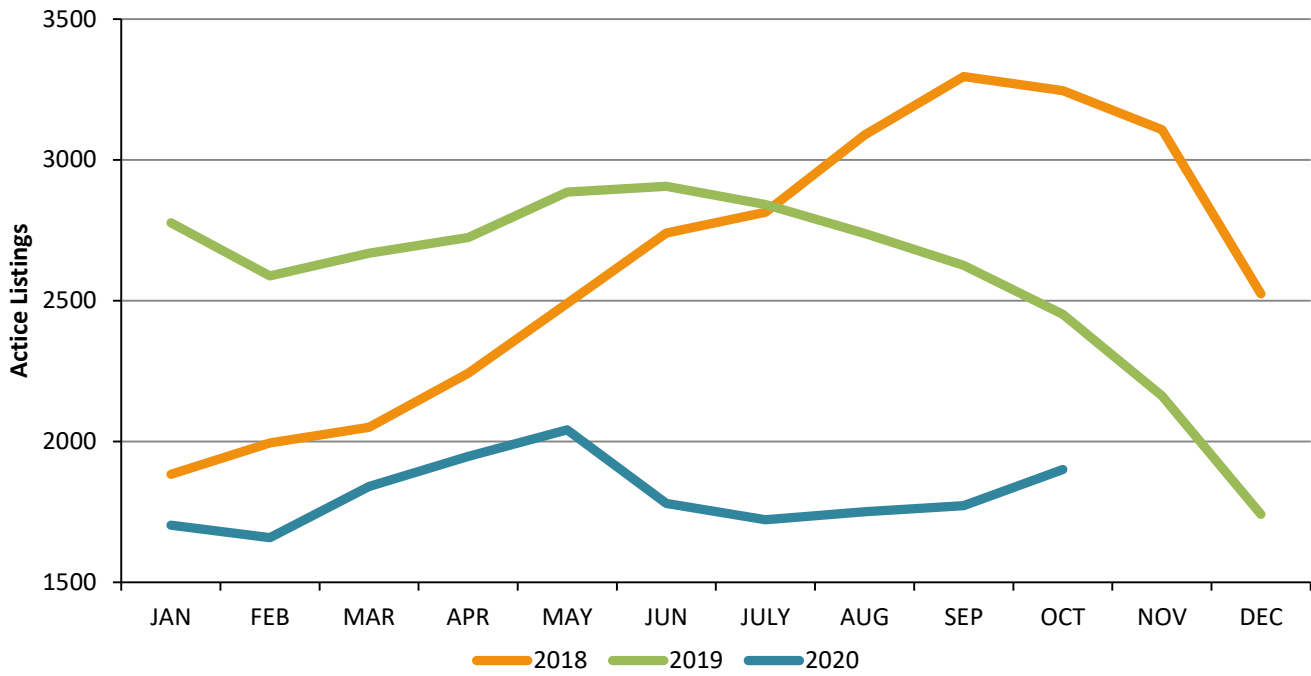

Residential Inventory San Fernando Valley - October 2020

New Listings San Fernando Valley - October 2020

Residential Escrows Opened San Fernando Valley - October 2020

Residential Escrows Closed San Fernando Valley - October 2020

Condo Escrows Opened San Fernando Valley - October 2020

Condo Escrows Closed San Fernando Valley - October 2020

Single Family Escrows Opened San Fernando Valley - October 2020

Single Family Escrows Closed San Fernando Valley - October 2020