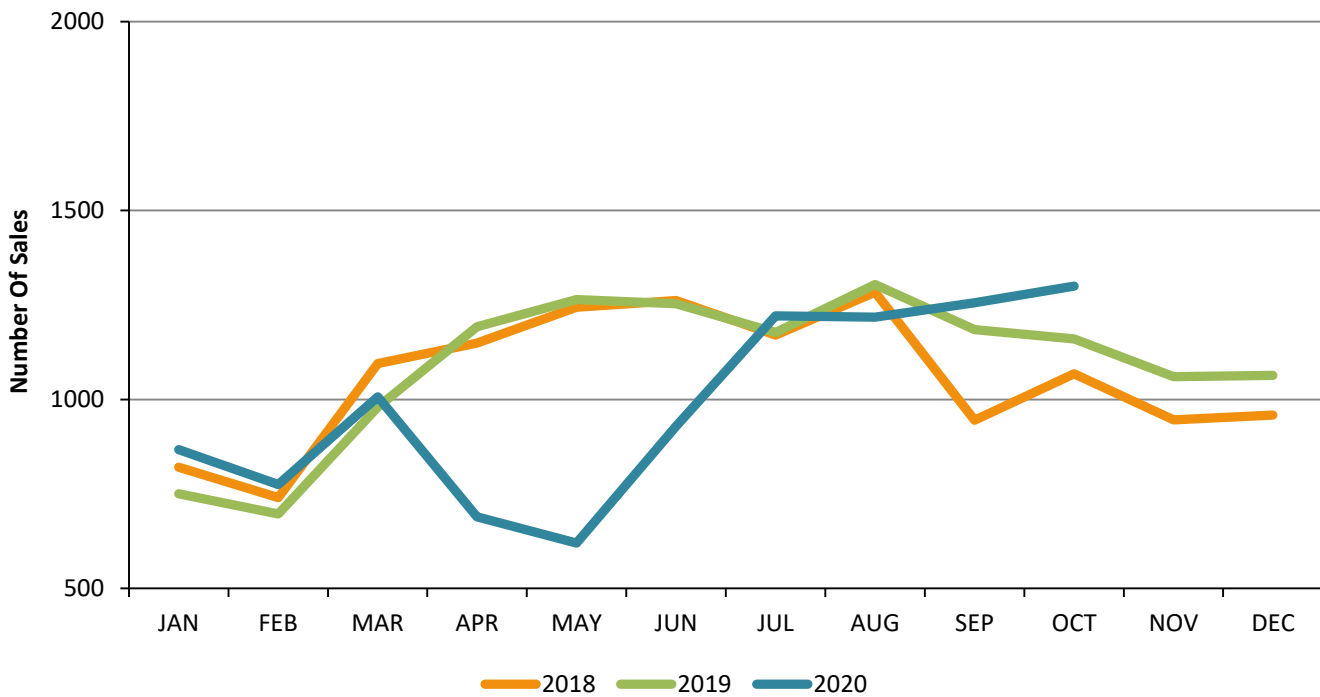

Residential Inventory San Fernando Valley - October 2020

New Listings San Fernando Valley - October 2020

Residential Escrows Opened San Fernando Valley - October 2020

Residential Escrows Closed San Fernando Valley - October 2020

Condo Escrows Opened San Fernando Valley - October 2020

Condo Escrows Closed San Fernando Valley - October 2020

Single Family Escrows Opened San Fernando Valley - October 2020

Single Family Escrows Closed San Fernando Valley - October 2020