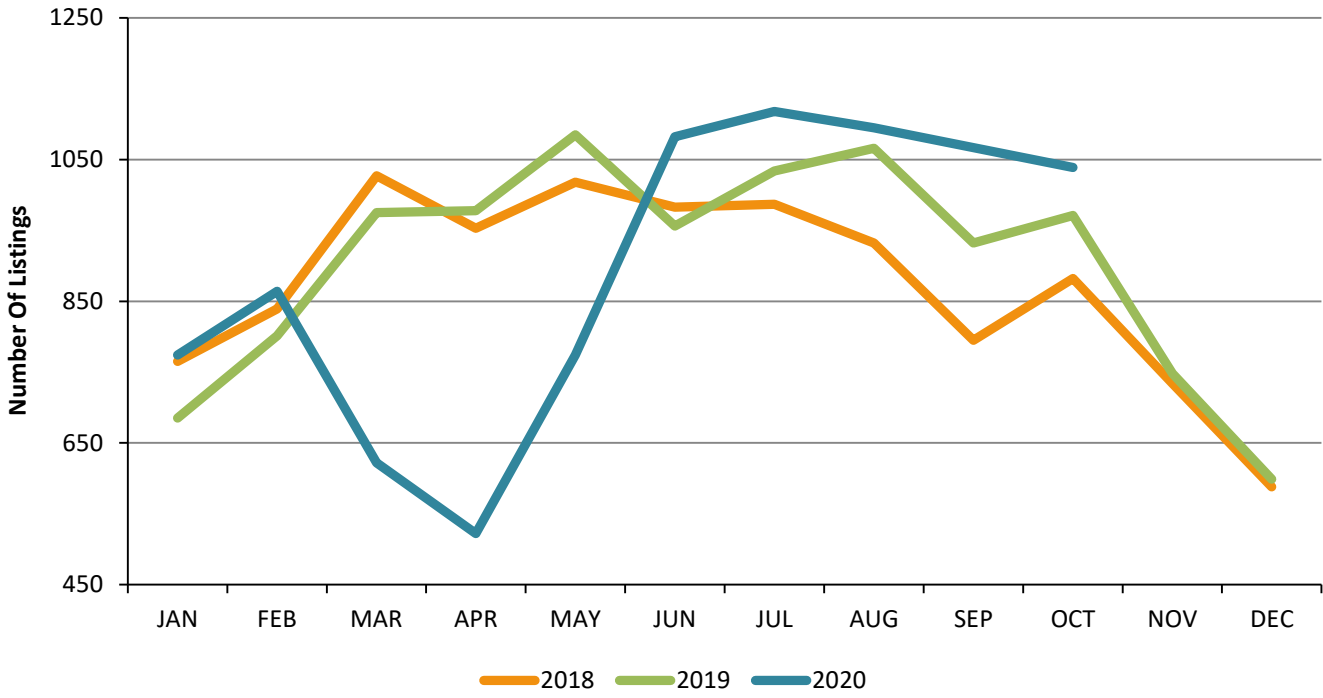

Residential Inventory San Fernando Valley - October 2020

New Listings San Fernando Valley - October 2020

Residential Escrows Opened San Fernando Valley - October 2020

Residential Escrows Closed San Fernando Valley - October 2020

Condo Escrows Opened San Fernando Valley - October 2020

Condo Escrows Closed San Fernando Valley - October 2020

Single Family Escrows Opened San Fernando Valley - October 2020

Single Family Escrows Closed San Fernando Valley - October 2020