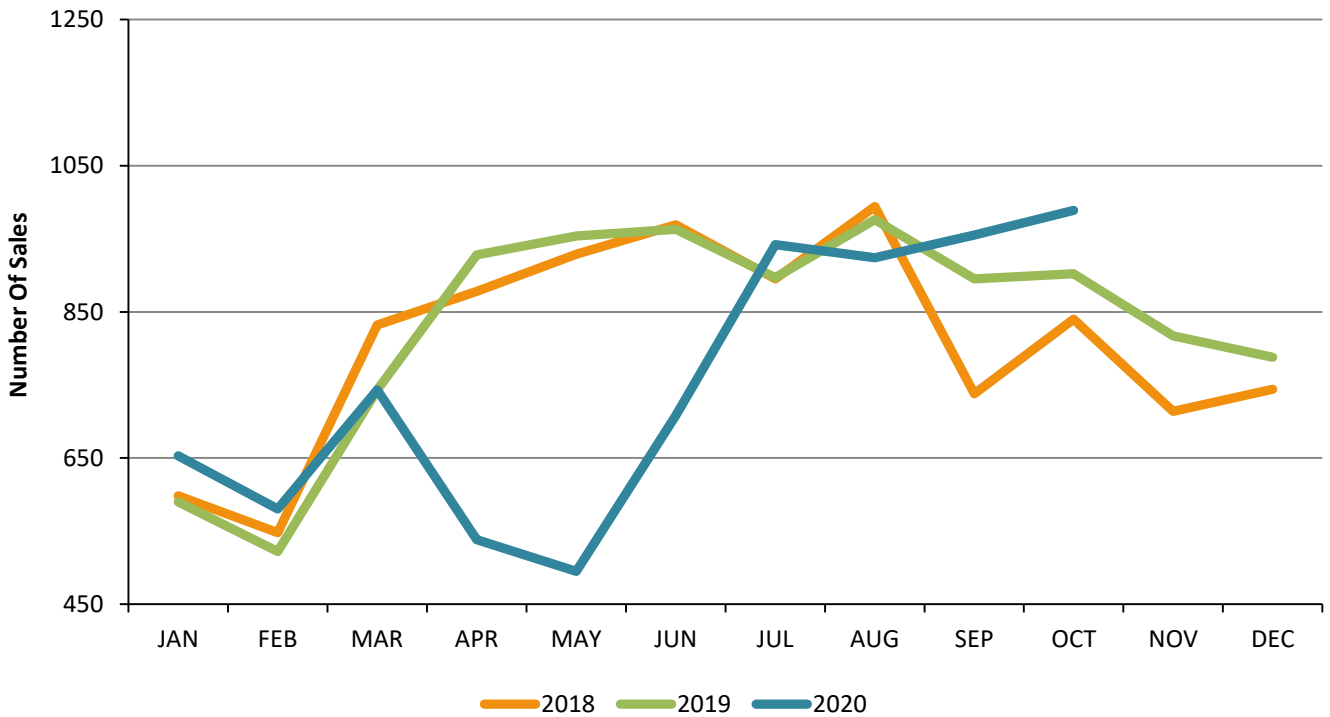

Condo Escrows Opened San Fernando Valley - October 2020

Condo Escrows Closed San Fernando Valley - October 2020

Single Family Escrows Opened San Fernando Valley - October 2020

Single Family Escrows Closed San Fernando Valley - October 2020

Single Family Sales by Price San Fernando Valley - October 2020

Condo Sales by Price San Fernando Valley - October 2020

Single Family Inventory by Price San Fernando Valley - October 2020

Condo Inventory by Price San Fernando Valley - October 2020