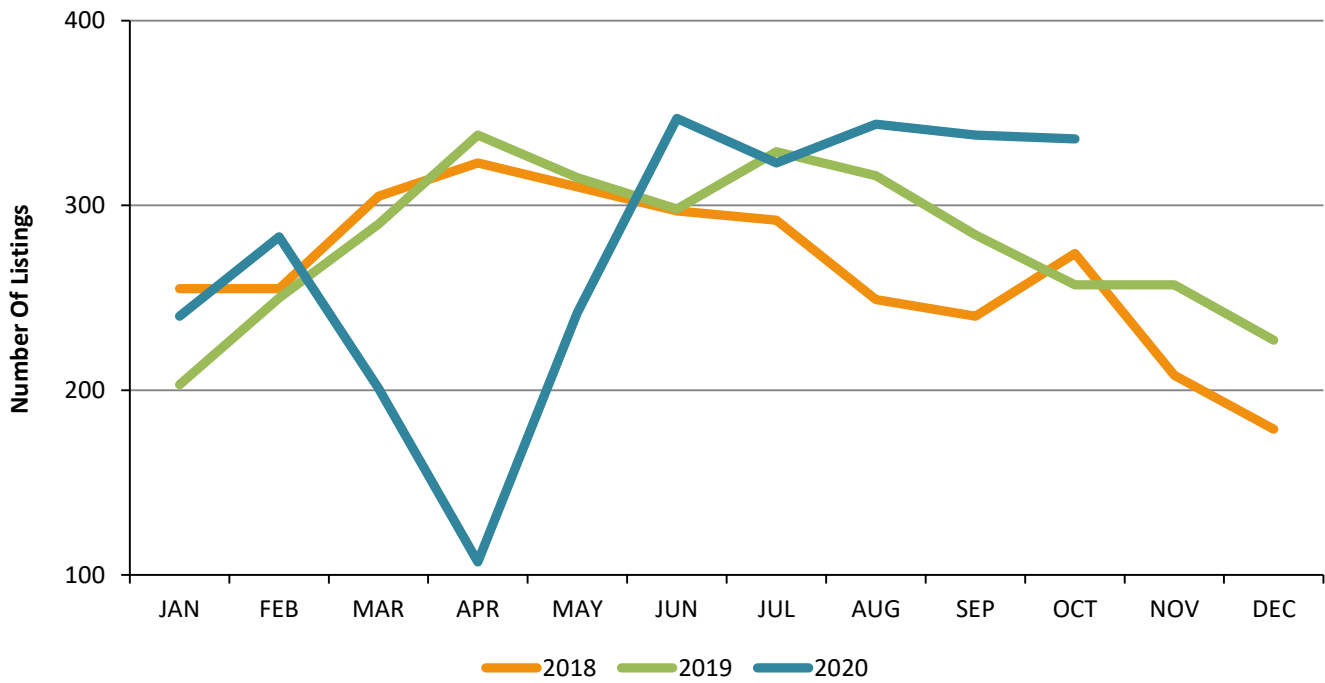

Residential Inventory San Fernando Valley - October 2020

New Listings San Fernando Valley - October 2020

Residential Escrows Opened San Fernando Valley - October 2020

Residential Escrows Closed San Fernando Valley - October 2020

Condo Escrows Opened San Fernando Valley - October 2020

Condo Escrows Closed San Fernando Valley - October 2020

Single Family Escrows Opened San Fernando Valley - October 2020

Single Family Escrows Closed San Fernando Valley - October 2020