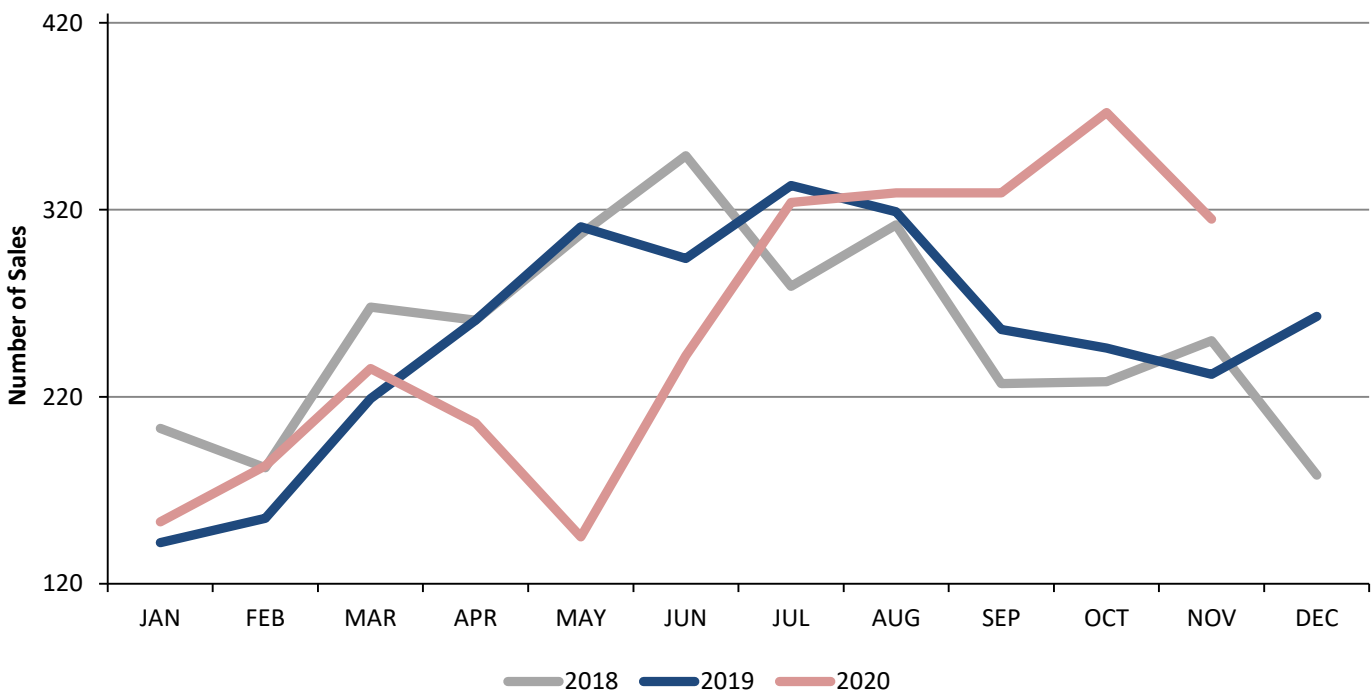

Single Family Escrows Closed Santa Clarita Valley - November 2020