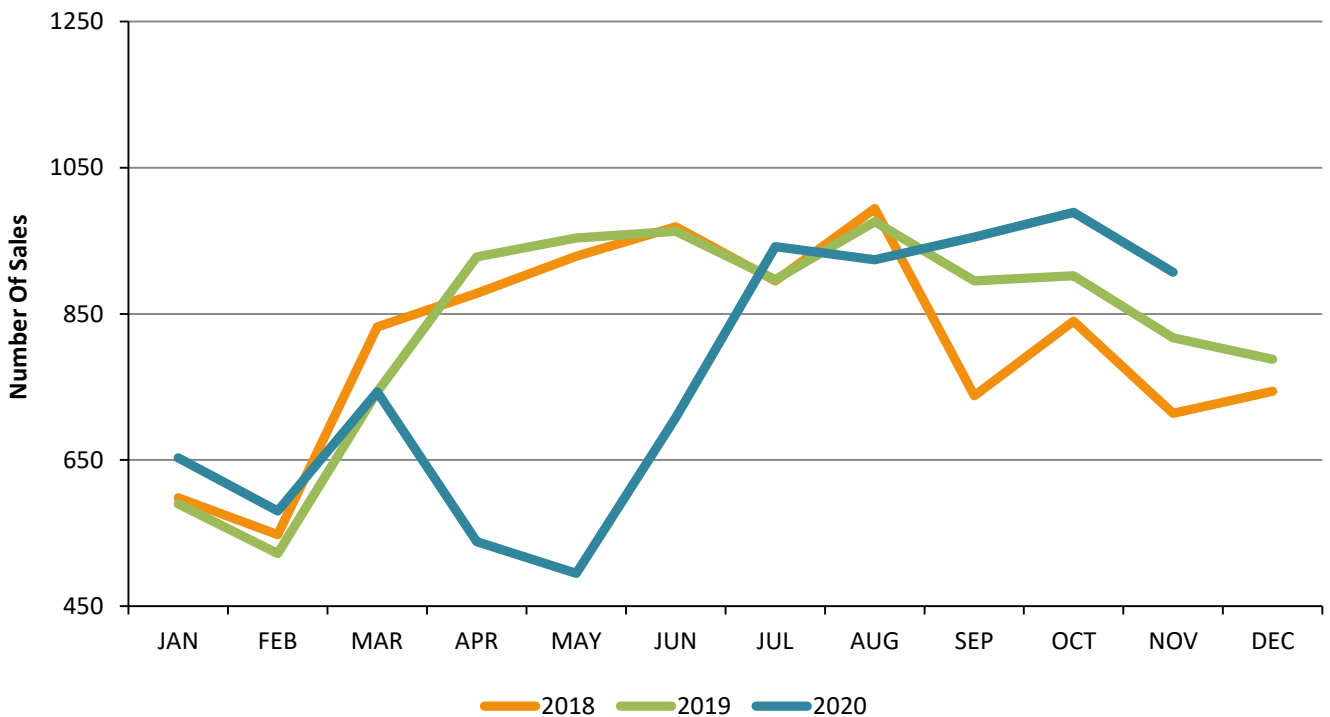

Condo Escrows Opened San Fernando Valley - November 2020

Condo Escrows Closed San Fernando Valley - November 2020

Single Family Escrows Opened San Fernando Valley - November 2020

Single Family Escrows Closed San Fernando Valley - November 2020

Single Family Sales by Price San Fernando Valley - November 2020

Condo Sales by Price San Fernando Valley - November 2020

Single Family Inventory by Price San Fernando Valley - November 2020

Condo Inventory by Price San Fernando Valley - November 2020