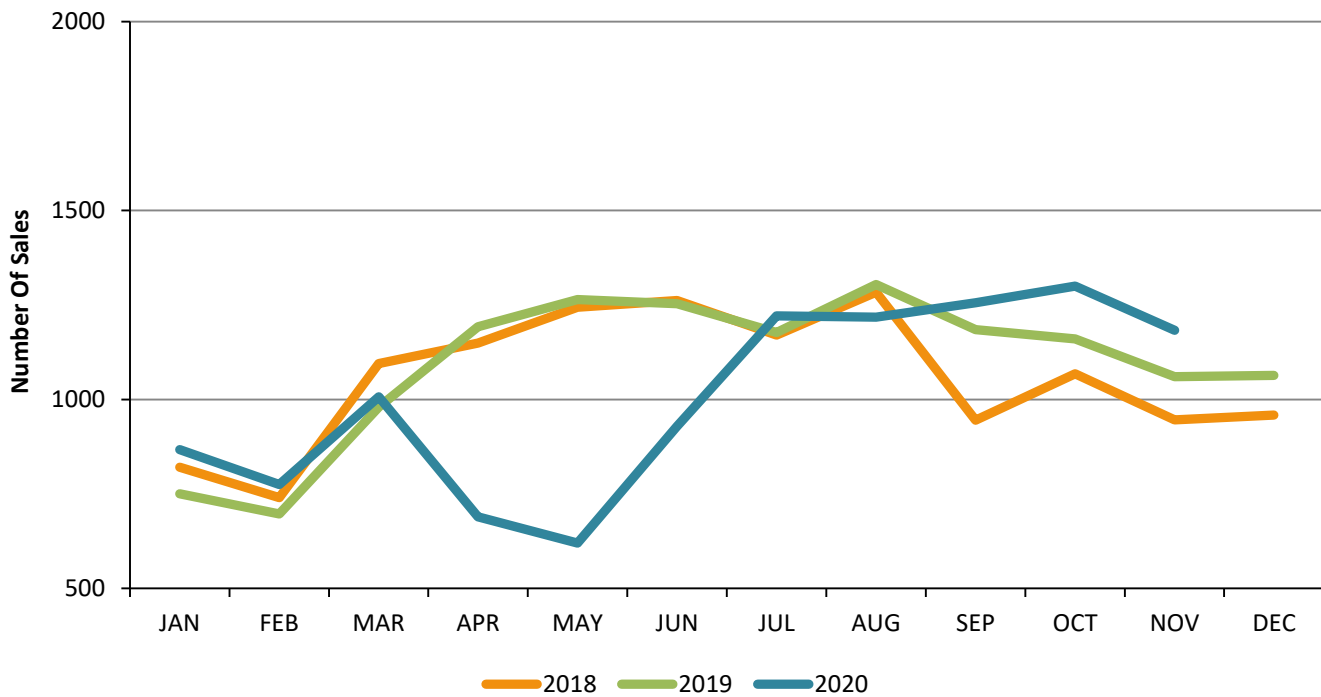

Residential Inventory San Fernando Valley - November 2020

New Listings San Fernando Valley - November 2020

Residential Escrows Opened San Fernando Valley - November 2020

Residential Escrows Closed San Fernando Valley - November 2020

Condo Escrows Opened San Fernando Valley - November 2020

Condo Escrows Closed San Fernando Valley - November 2020

Single Family Escrows Opened San Fernando Valley - November 2020

Single Family Escrows Closed San Fernando Valley - November 2020