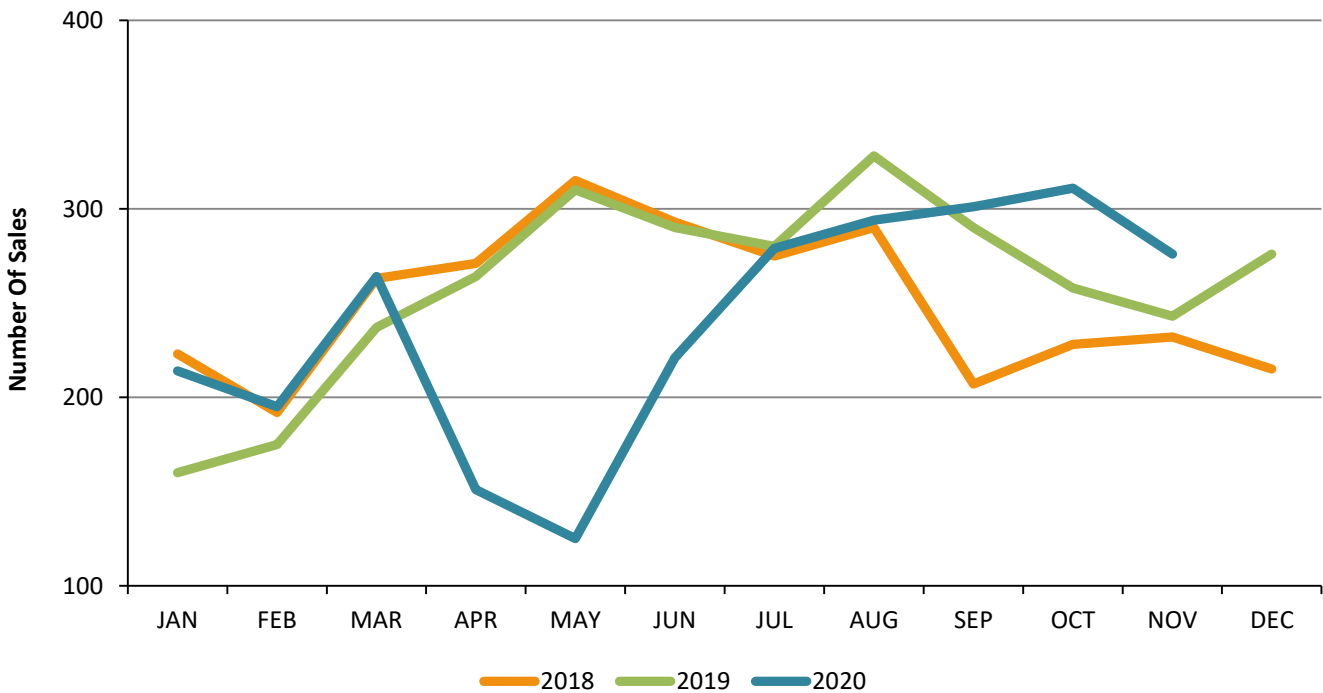

Residential Inventory San Fernando Valley - November 2020

New Listings San Fernando Valley - November 2020

Residential Escrows Opened San Fernando Valley - November 2020

Residential Escrows Closed San Fernando Valley - November 2020

Condo Escrows Opened San Fernando Valley - November 2020

Condo Escrows Closed San Fernando Valley - November 2020

Single Family Escrows Opened San Fernando Valley - November 2020

Single Family Escrows Closed San Fernando Valley - November 2020