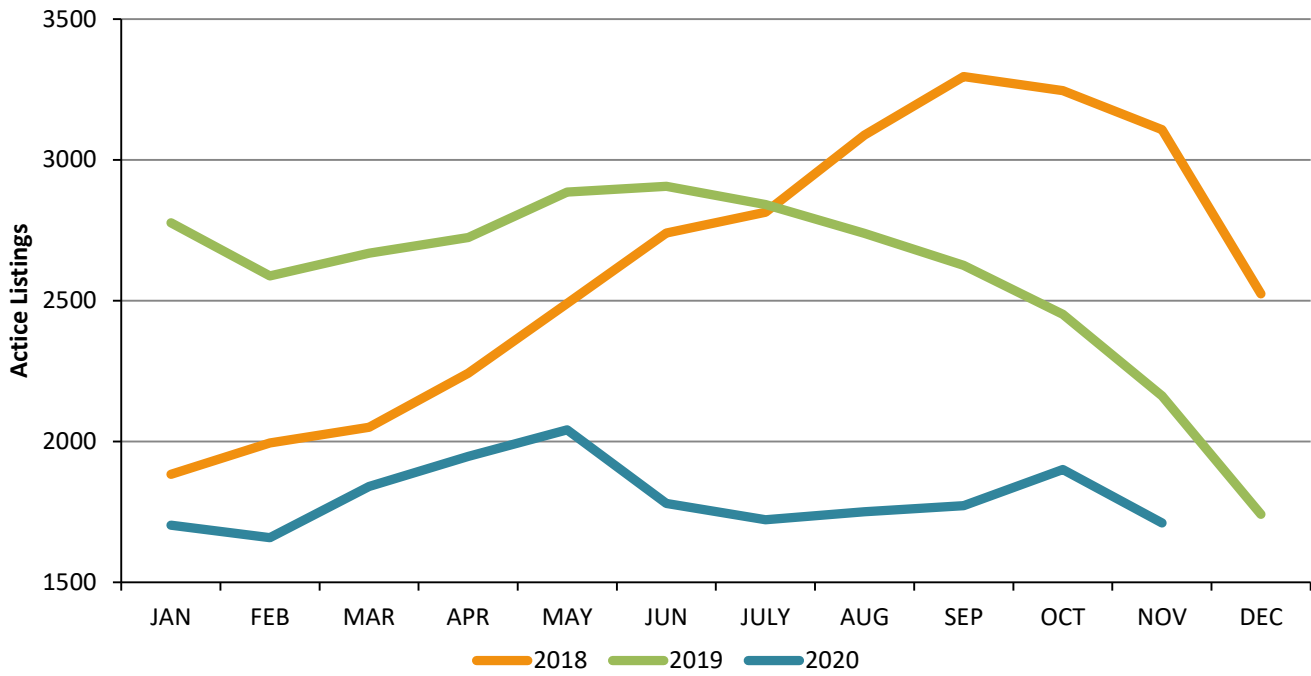

Residential Inventory San Fernando Valley - November 2020

New Listings San Fernando Valley - November 2020

Residential Escrows Opened San Fernando Valley - November 2020

Residential Escrows Closed San Fernando Valley - November 2020

Condo Escrows Opened San Fernando Valley - November 2020

Condo Escrows Closed San Fernando Valley - November 2020

Single Family Escrows Opened San Fernando Valley - November 2020

Single Family Escrows Closed San Fernando Valley - November 2020