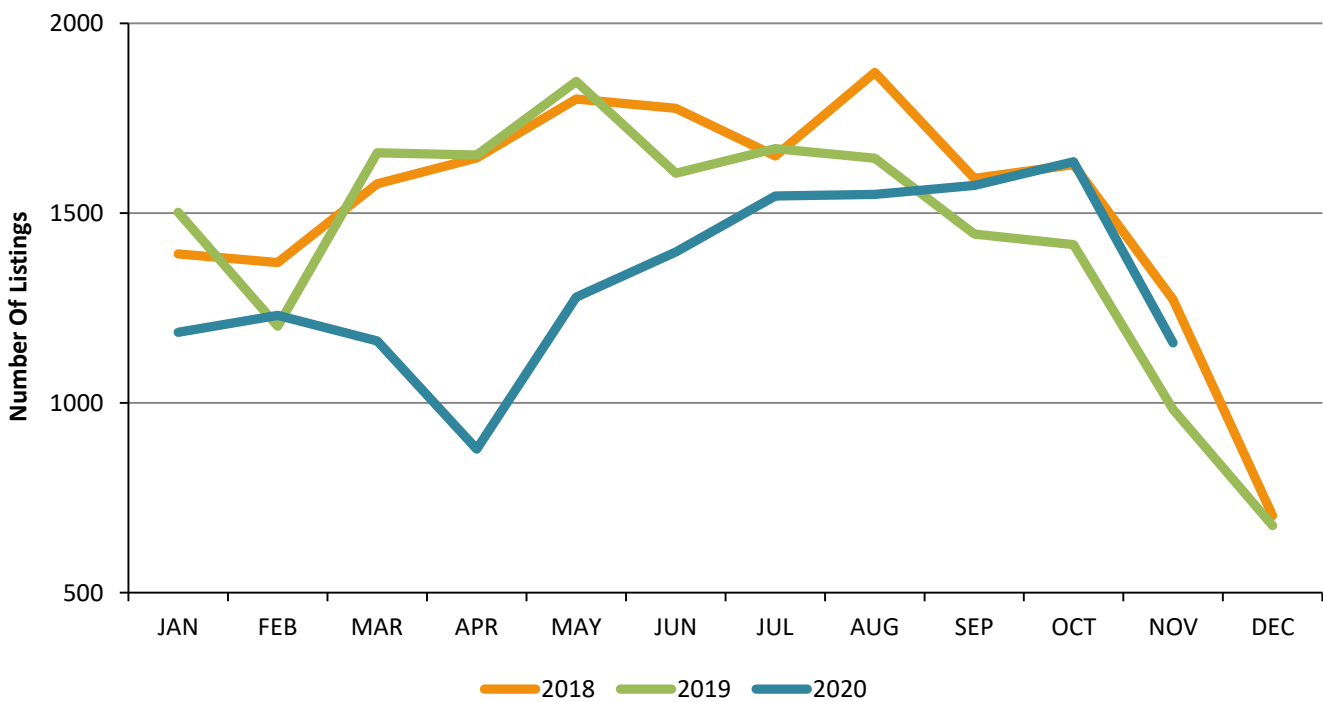

Residential Inventory San Fernando Valley - November 2020

New Listings San Fernando Valley - November 2020

Residential Escrows Opened San Fernando Valley - November 2020

Residential Escrows Closed San Fernando Valley - November 2020

Condo Escrows Opened San Fernando Valley - November 2020

Condo Escrows Closed San Fernando Valley - November 2020

Single Family Escrows Opened San Fernando Valley - November 2020

Single Family Escrows Closed San Fernando Valley - November 2020