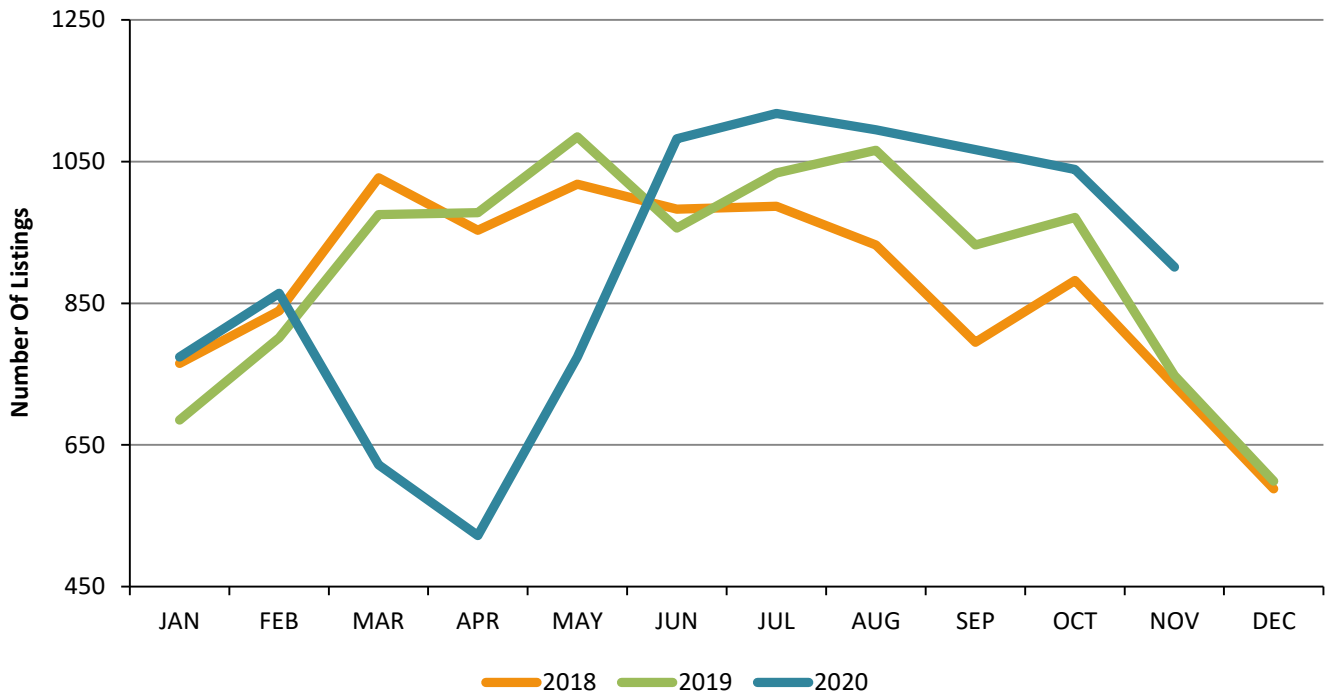

Residential Inventory San Fernando Valley - November 2020

New Listings San Fernando Valley - November 2020

Residential Escrows Opened San Fernando Valley - November 2020

Residential Escrows Closed San Fernando Valley - November 2020

Condo Escrows Opened San Fernando Valley - November 2020

Condo Escrows Closed San Fernando Valley - November 2020

Single Family Escrows Opened San Fernando Valley - November 2020

Single Family Escrows Closed San Fernando Valley - November 2020