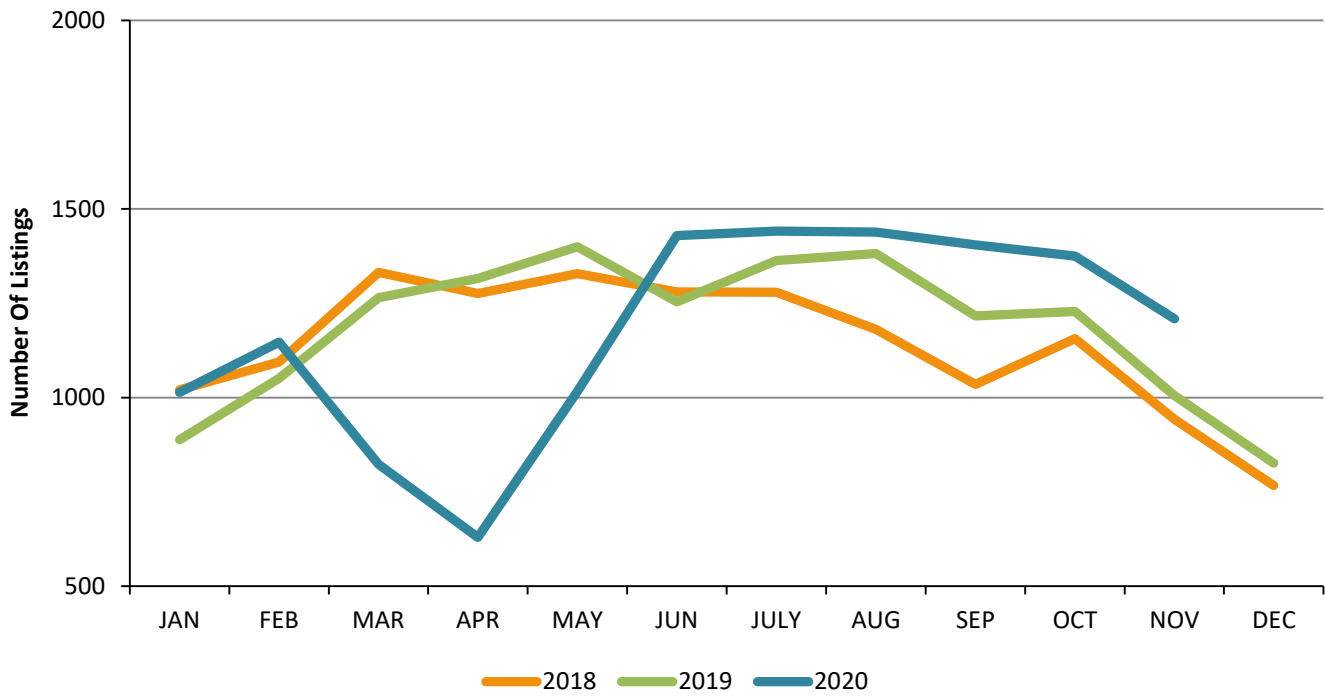

Residential Inventory San Fernando Valley - November 2020

New Listings San Fernando Valley - November 2020

Residential Escrows Opened San Fernando Valley - November 2020

Residential Escrows Closed San Fernando Valley - November 2020

Condo Escrows Opened San Fernando Valley - November 2020

Condo Escrows Closed San Fernando Valley - November 2020

Single Family Escrows Opened San Fernando Valley - November 2020

Single Family Escrows Closed San Fernando Valley - November 2020