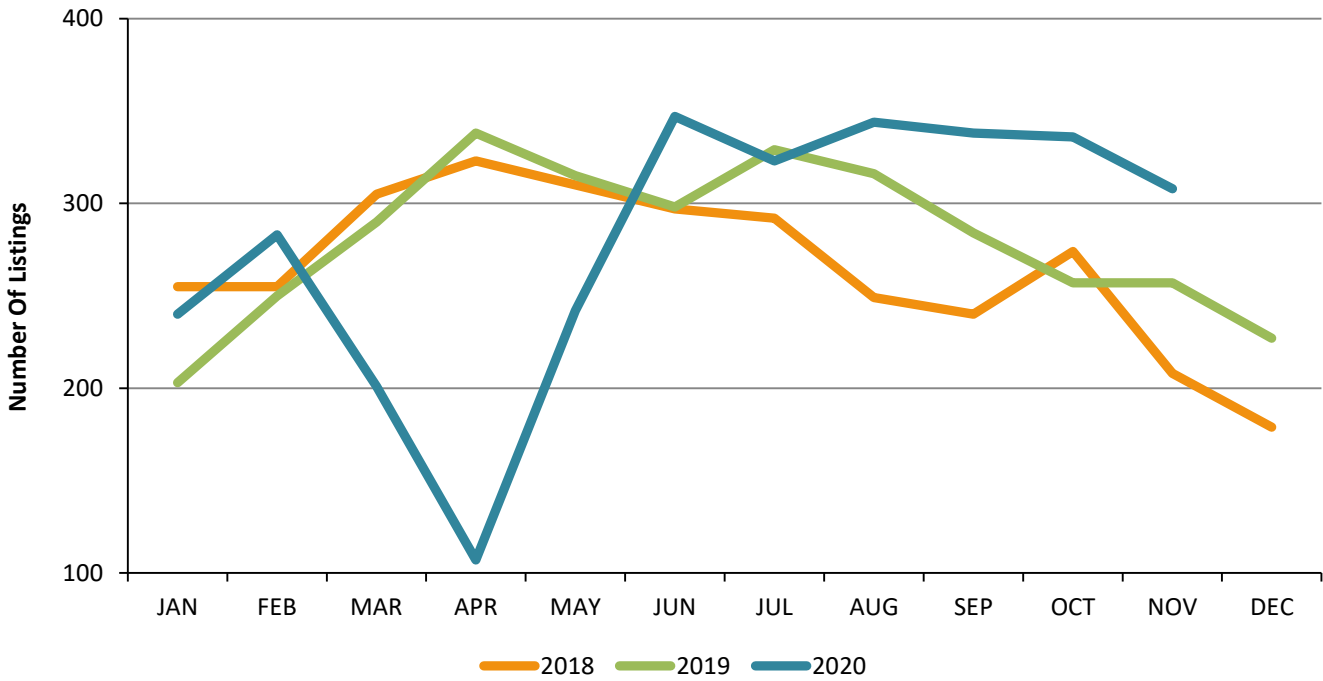

Residential Inventory San Fernando Valley - November 2020

New Listings San Fernando Valley - November 2020

Residential Escrows Opened San Fernando Valley - November 2020

Residential Escrows Closed San Fernando Valley - November 2020

Condo Escrows Opened San Fernando Valley - November 2020

Condo Escrows Closed San Fernando Valley - November 2020

Single Family Escrows Opened San Fernando Valley - November 2020

Single Family Escrows Closed San Fernando Valley - November 2020