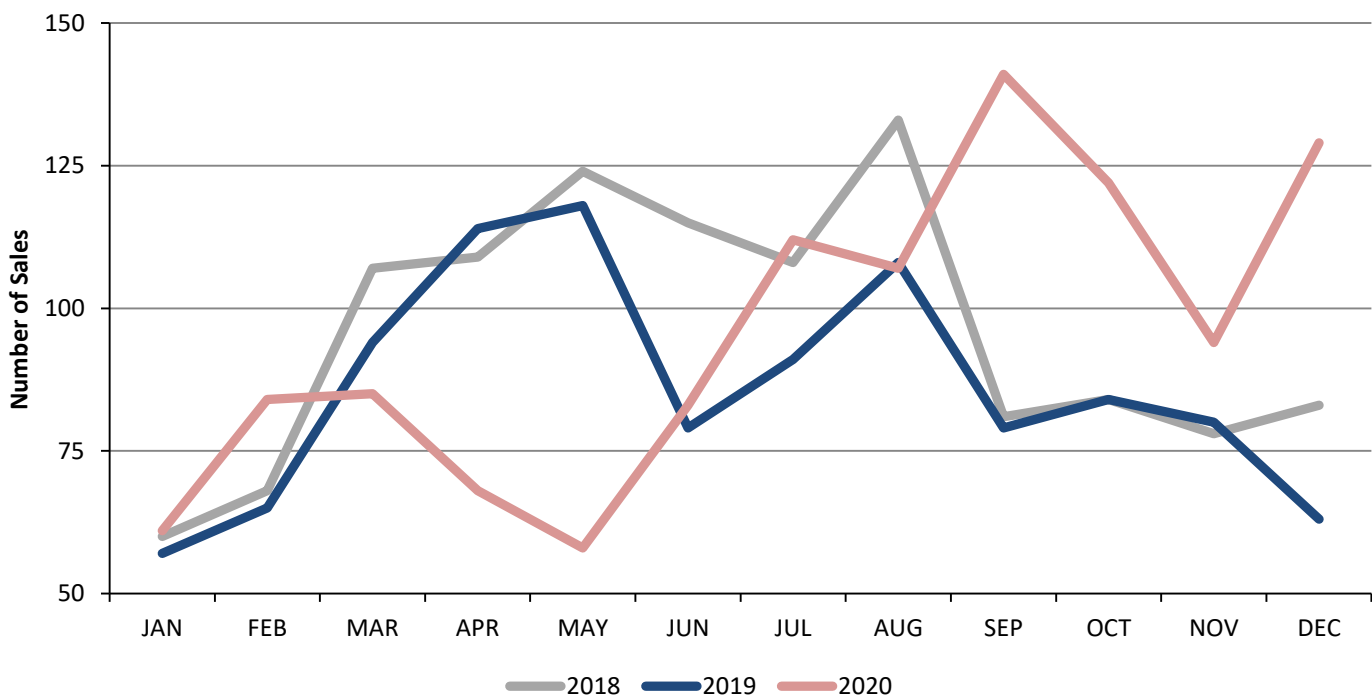

Residential Inventory Santa Clarita Valley - December 2020

New Listings Santa Clarita Valley - December 2020

Residential Escrows Opened Santa Clarita Valley - December 2020

Residential Escrows Closed Santa Clarita Valley - December 2020

Condo Escrows Opened Santa Clarita Valley - December 2020

Condo Escrows Closed Santa Clarita Valley - December 2020

Single Family Escrows Opened Santa Clarita Valley - December 2020

Single Family Escrows Closed Santa Clarita Valley - December 2020