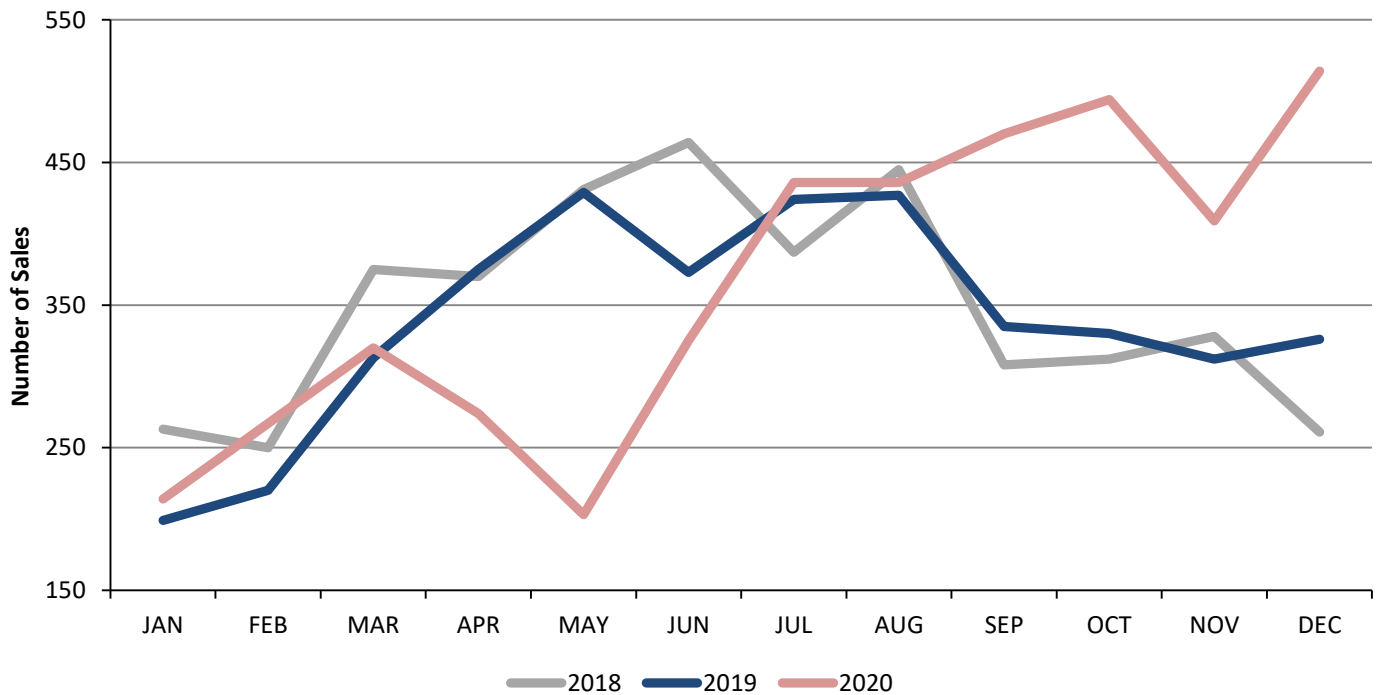

Residential Inventory Santa Clarita Valley - December 2020

New Listings Santa Clarita Valley - December 2020

Residential Escrows Opened Santa Clarita Valley - December 2020

Residential Escrows Closed Santa Clarita Valley - December 2020

Condo Escrows Opened Santa Clarita Valley - December 2020

Condo Escrows Closed Santa Clarita Valley - December 2020

Single Family Escrows Opened Santa Clarita Valley - December 2020

Single Family Escrows Closed Santa Clarita Valley - December 2020