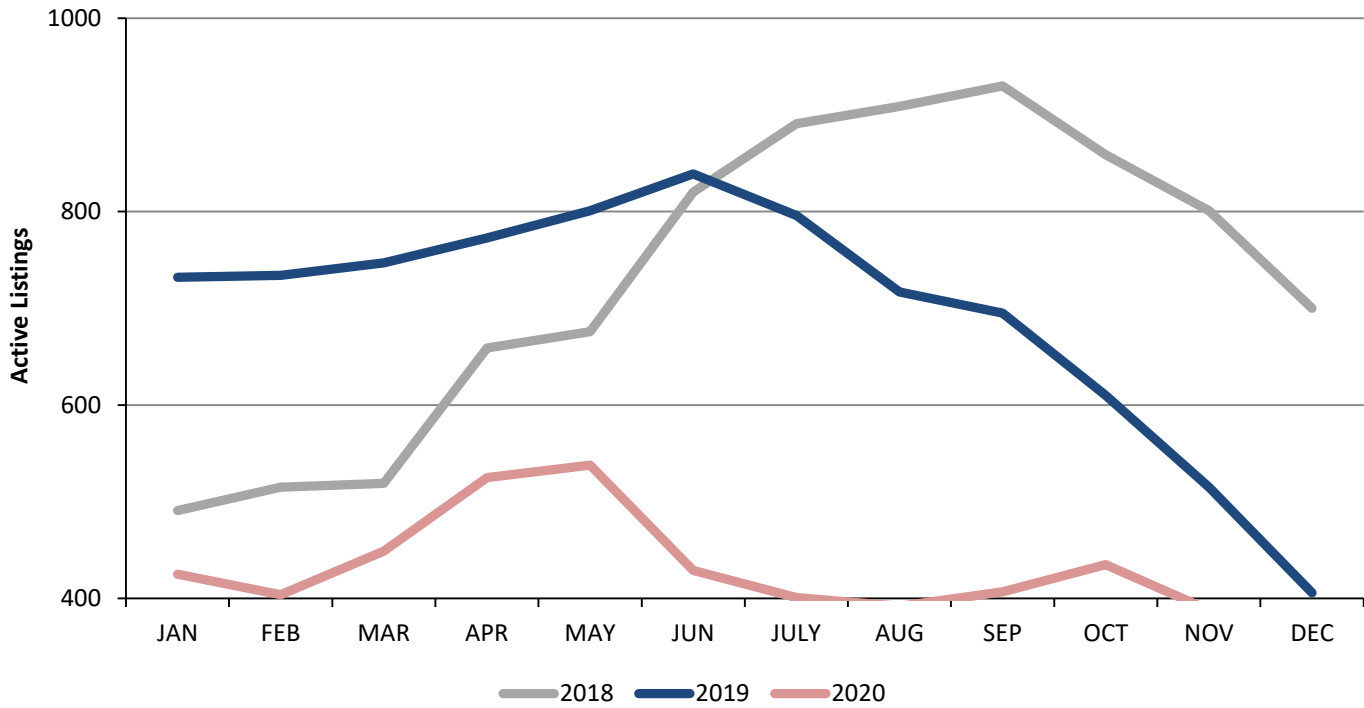

Residential Inventory Santa Clarita Valley - December 2020

New Listings Santa Clarita Valley - December 2020

Residential Escrows Opened Santa Clarita Valley - December 2020

Residential Escrows Closed Santa Clarita Valley - December 2020

Condo Escrows Opened Santa Clarita Valley - December 2020

Condo Escrows Closed Santa Clarita Valley - December 2020

Single Family Escrows Opened Santa Clarita Valley - December 2020

Single Family Escrows Closed Santa Clarita Valley - December 2020