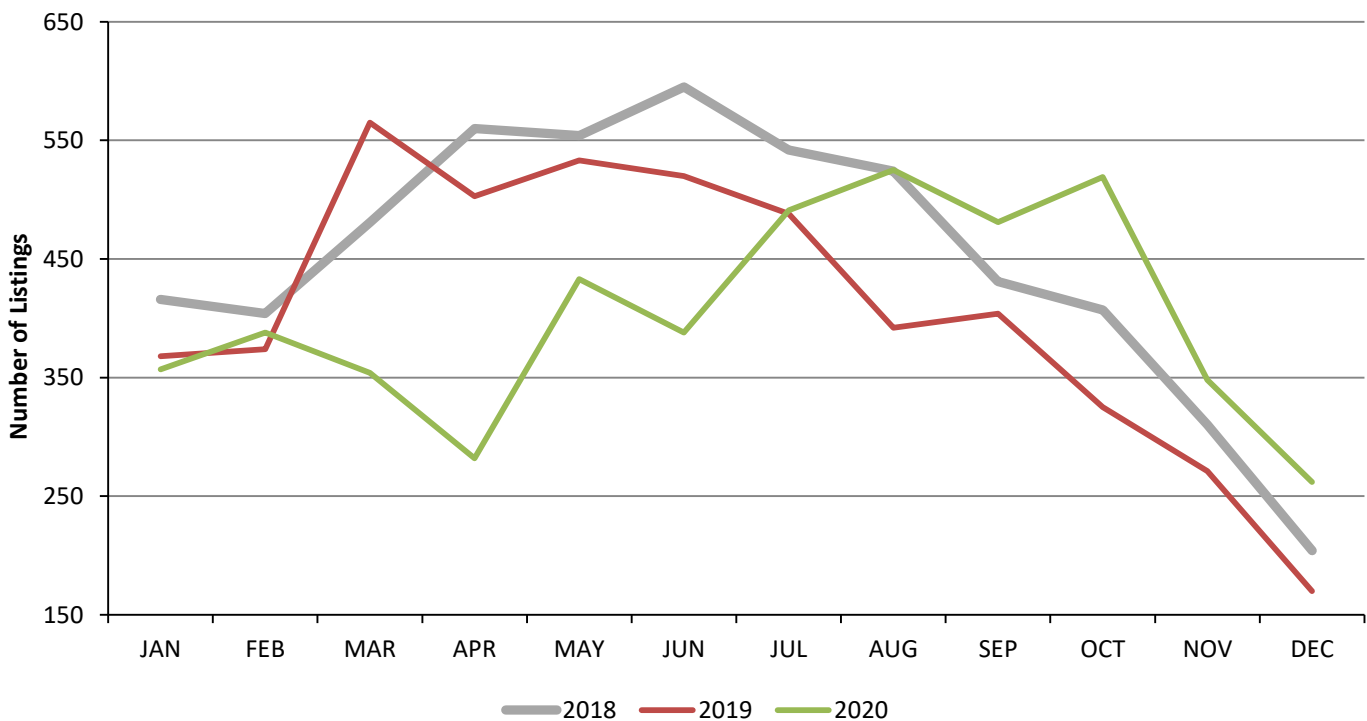

Residential Inventory Santa Clarita Valley - December 2020

New Listings Santa Clarita Valley - December 2020

Residential Escrows Opened Santa Clarita Valley - December 2020

Residential Escrows Closed Santa Clarita Valley - December 2020

Condo Escrows Opened Santa Clarita Valley - December 2020

Condo Escrows Closed Santa Clarita Valley - December 2020

Single Family Escrows Opened Santa Clarita Valley - December 2020

Single Family Escrows Closed Santa Clarita Valley - December 2020