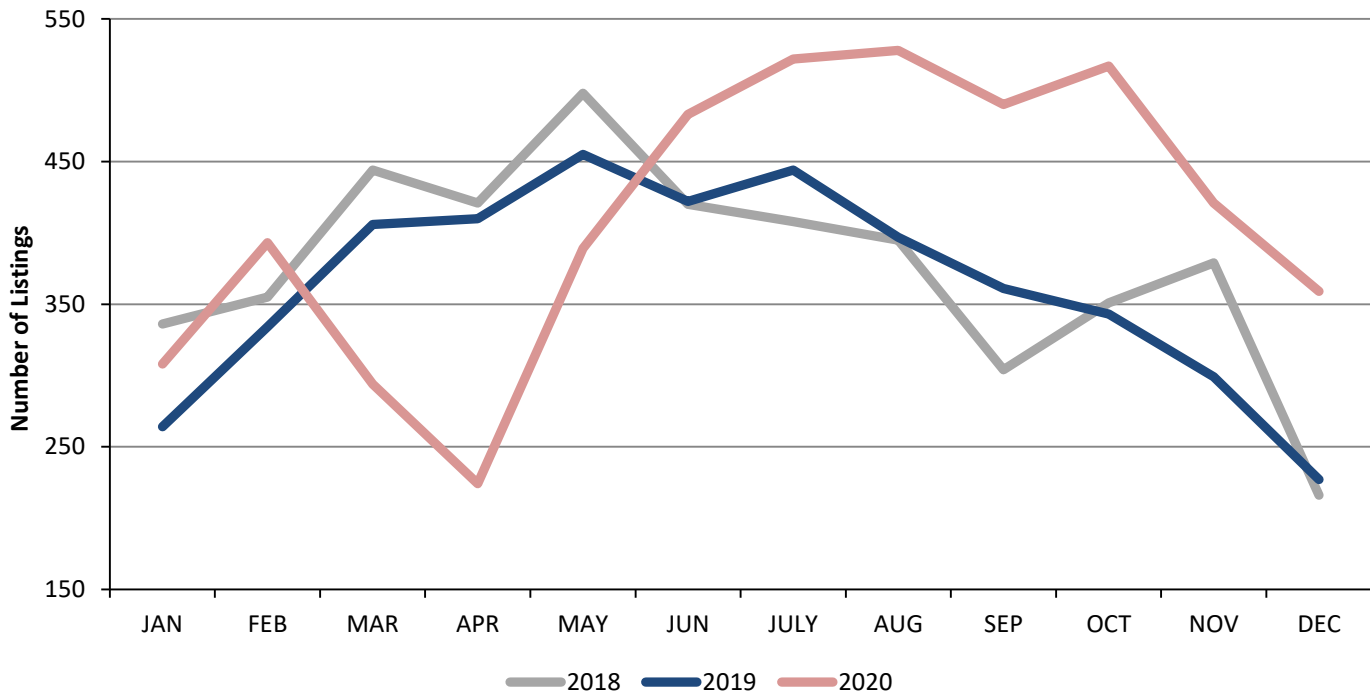

Residential Inventory Santa Clarita Valley - December 2020

New Listings Santa Clarita Valley - December 2020

Residential Escrows Opened Santa Clarita Valley - December 2020

Residential Escrows Closed Santa Clarita Valley - December 2020

Condo Escrows Opened Santa Clarita Valley - December 2020

Condo Escrows Closed Santa Clarita Valley - December 2020

Single Family Escrows Opened Santa Clarita Valley - December 2020

Single Family Escrows Closed Santa Clarita Valley - December 2020