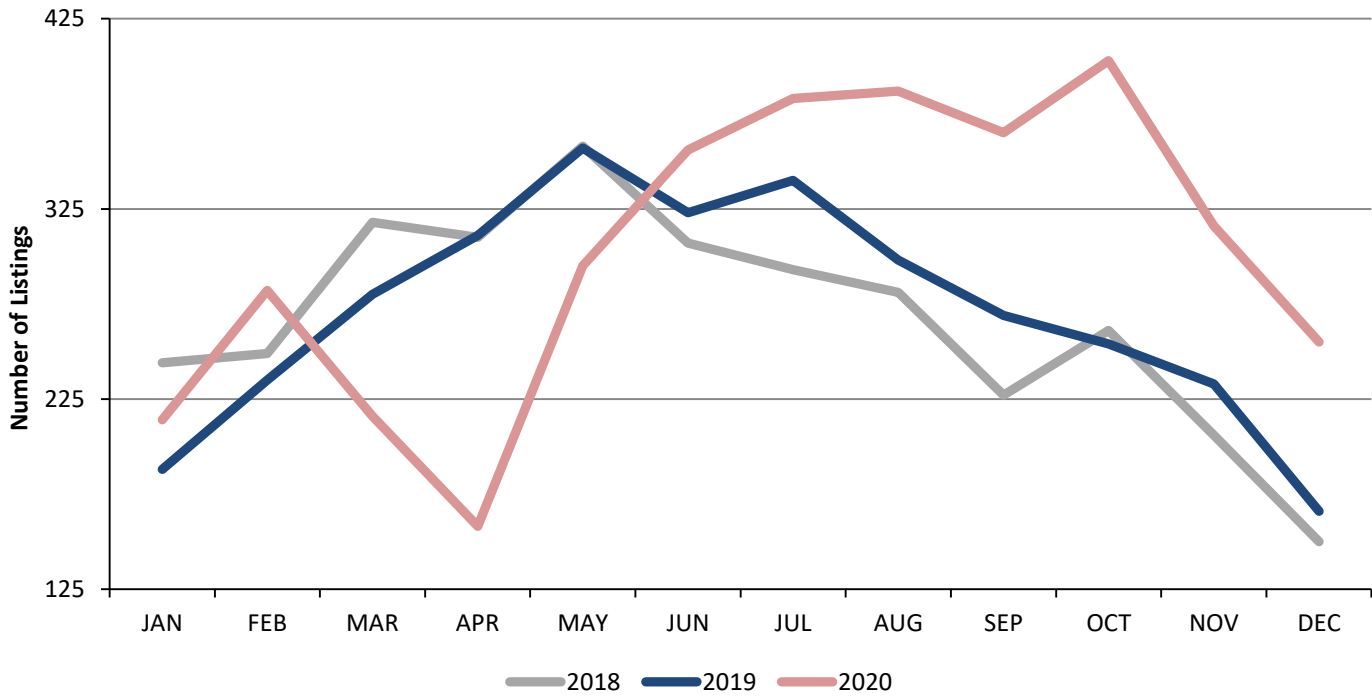

Residential Inventory Santa Clarita Valley - December 2020

New Listings Santa Clarita Valley - December 2020

Residential Escrows Opened Santa Clarita Valley - December 2020

Residential Escrows Closed Santa Clarita Valley - December 2020

Condo Escrows Opened Santa Clarita Valley - December 2020

Condo Escrows Closed Santa Clarita Valley - December 2020

Single Family Escrows Opened Santa Clarita Valley - December 2020

Single Family Escrows Closed Santa Clarita Valley - December 2020