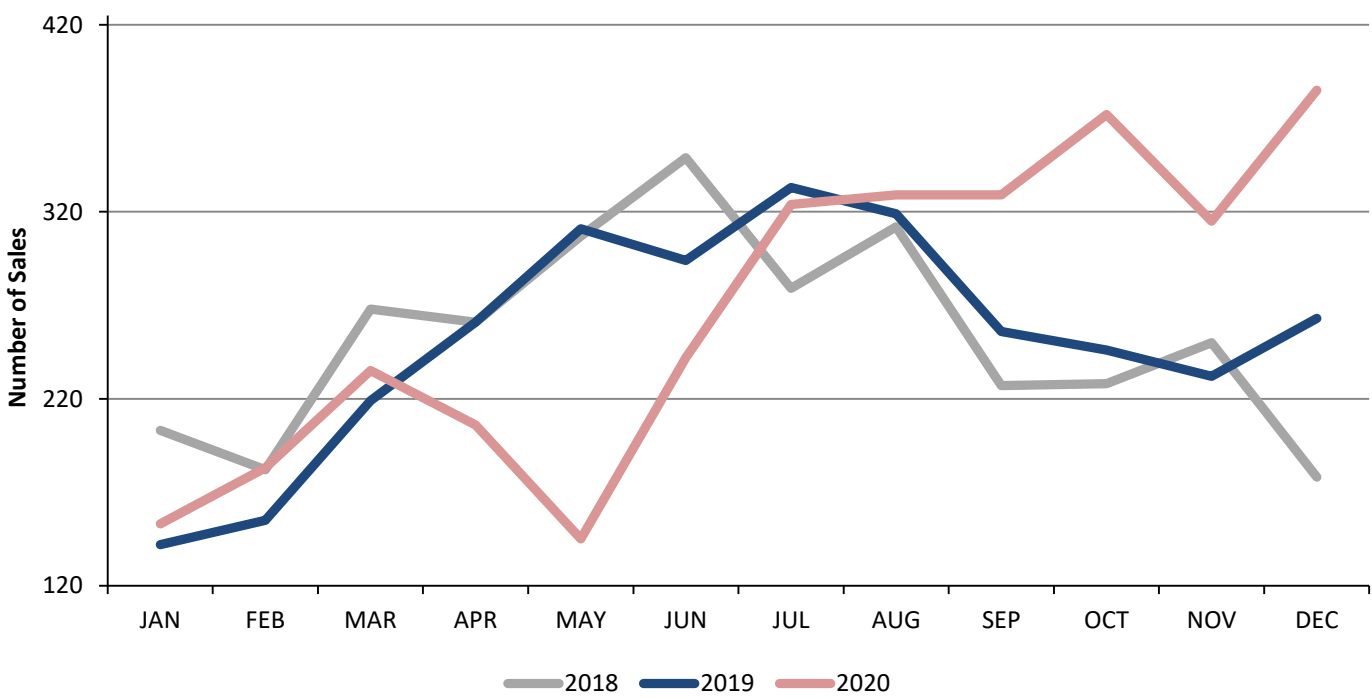

Condo Escrows Opened Santa Clarita Valley - December 2020

Condo Escrows Closed Santa Clarita Valley - December 2020

Single Family Escrows Opened Santa Clarita Valley - December 2020

Single Family Escrows Closed Santa Clarita Valley - December 2020

Single Family Sales by Price Santa Clarita Valley - December 2020

Condo Sales by Price Santa Clarita Valley - December 2020

Single Family Inventory by Price Santa Clarita Valley - December 2020

Condo Inventory by Price Santa Clarita Valley - December 2020