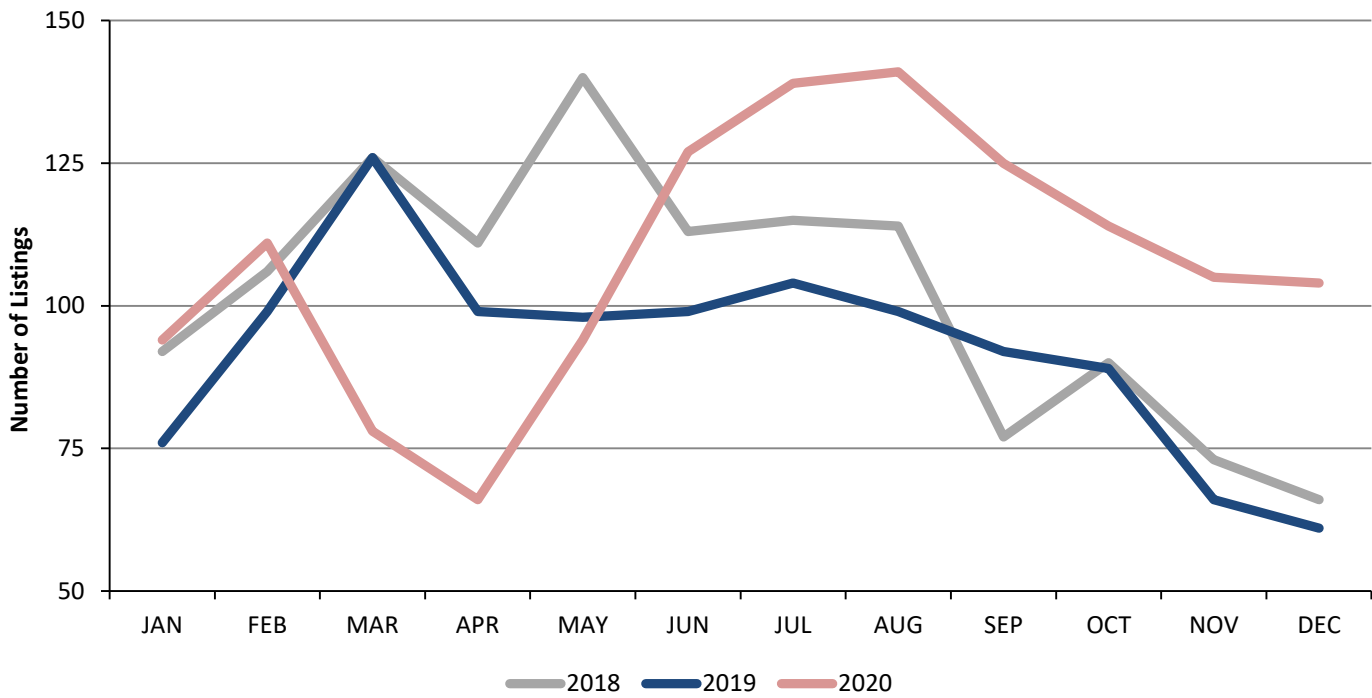

Residential Inventory Santa Clarita Valley - December 2020

New Listings Santa Clarita Valley - December 2020

Residential Escrows Opened Santa Clarita Valley - December 2020

Residential Escrows Closed Santa Clarita Valley - December 2020

Condo Escrows Opened Santa Clarita Valley - December 2020

Condo Escrows Closed Santa Clarita Valley - December 2020

Single Family Escrows Opened Santa Clarita Valley - December 2020

Single Family Escrows Closed Santa Clarita Valley - December 2020