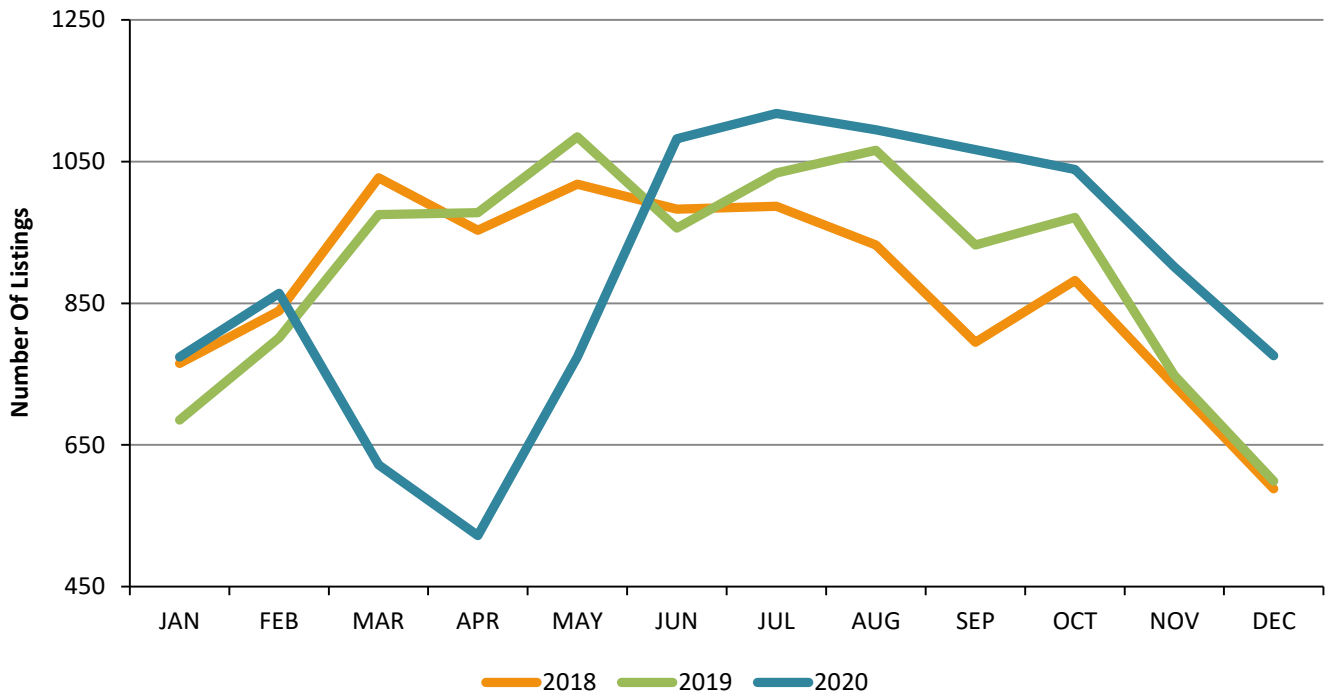

Single Family Escrows Opened San Fernando Valley - December 2020